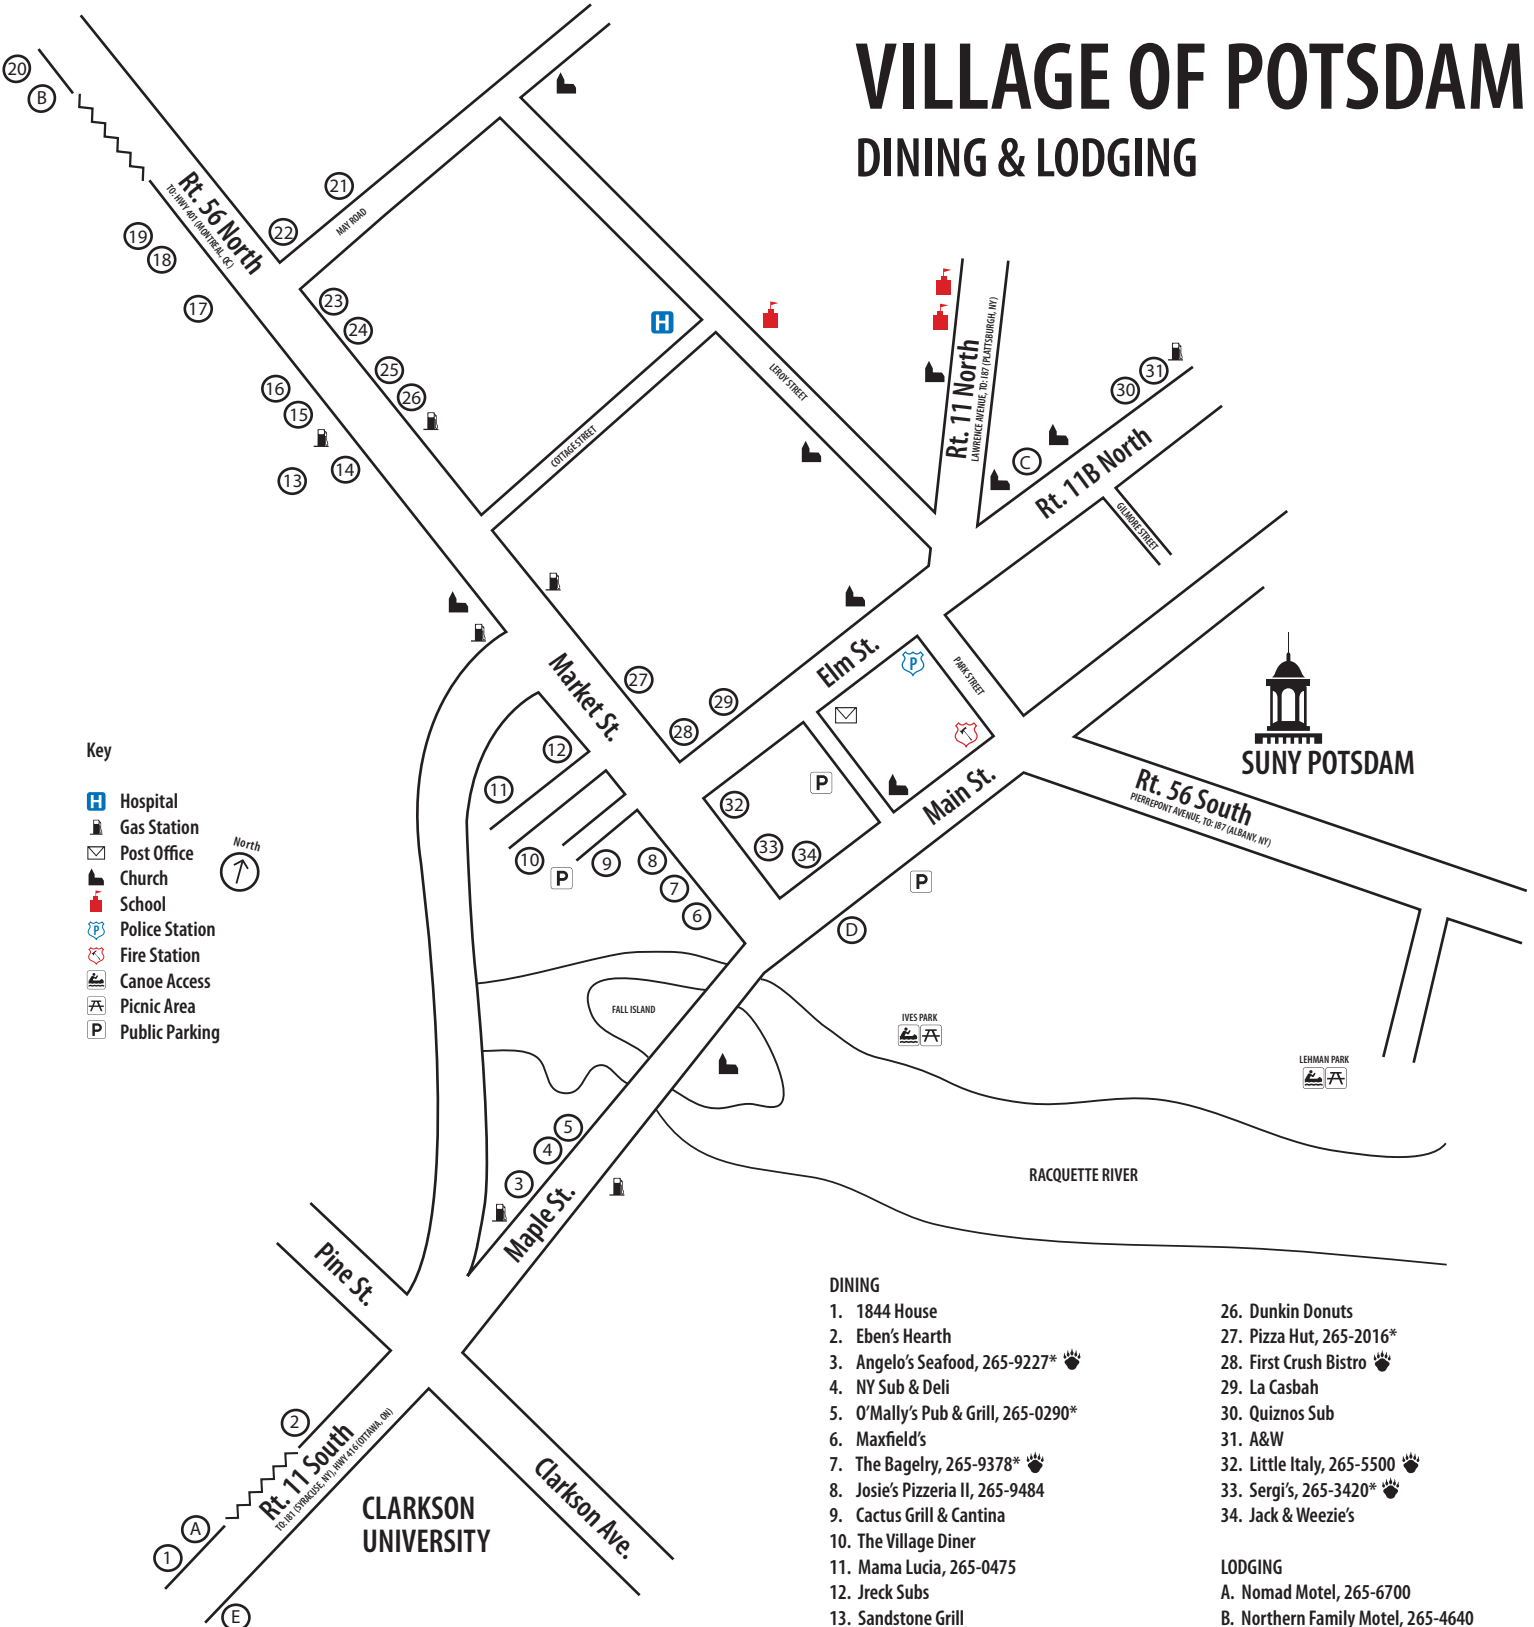

# VILLAGE OF POTSDAM

## DINING & LODGING

- Key**
- Hospital
  - Gas Station
  - Post Office
  - Church
  - School
  - Police Station
  - Fire Station
  - Canoe Access
  - Picnic Area
  - Public Parking

**DINING**

- 1. 1844 House
- 2. Eben's Hearth
- 3. Angelo's Seafood, 265-9227\* 🐾
- 4. NY Sub & Deli
- 5. O'Mally's Pub & Grill, 265-0290\*
- 6. Maxfield's
- 7. The Bagelry, 265-9378\* 🐾
- 8. Josie's Pizzeria II, 265-9484
- 9. Cactus Grill & Cantina
- 10. The Village Diner
- 11. Mama Lucia, 265-0475
- 12. Jreck Subs
- 13. Sandstone Grill
- 14. Tardelli's
- 15. Scoopucino's Bakery & Cafe
- 16. McDonald's 🐾
- 17. Asian Buffet & Mongolian Grill
- 18. Ponderosa Steakhouse 🐾
- 19. Domino's Pizza, 265-7500\* 🐾
- 20. Lobster House
- 21. A-1 Kitchen, 265-6666\*
- 22. Subway 🐾
- 23. Burger King 🐾
- 24. Arby's 🐾
- 25. Foxy Roxy's Diner
- 26. Dunkin Donuts
- 27. Pizza Hut, 265-2016\*
- 28. First Crush Bistro 🐾
- 29. La Casbah
- 30. Quiznos Sub
- 31. A&W
- 32. Little Italy, 265-5500 🐾
- 33. Sergi's, 265-3420\* 🐾
- 34. Jack & Weezie's

**LODGING**

- A. Nomad Motel, 265-6700
- B. Northern Family Motel, 265-4640
- C. The Brambles Inn & Gardens, 268-0936
- D. The Clarkson Inn, 265-3050
- E. The Smalling Motel South, 265-0709

**NEARBY LODGING**