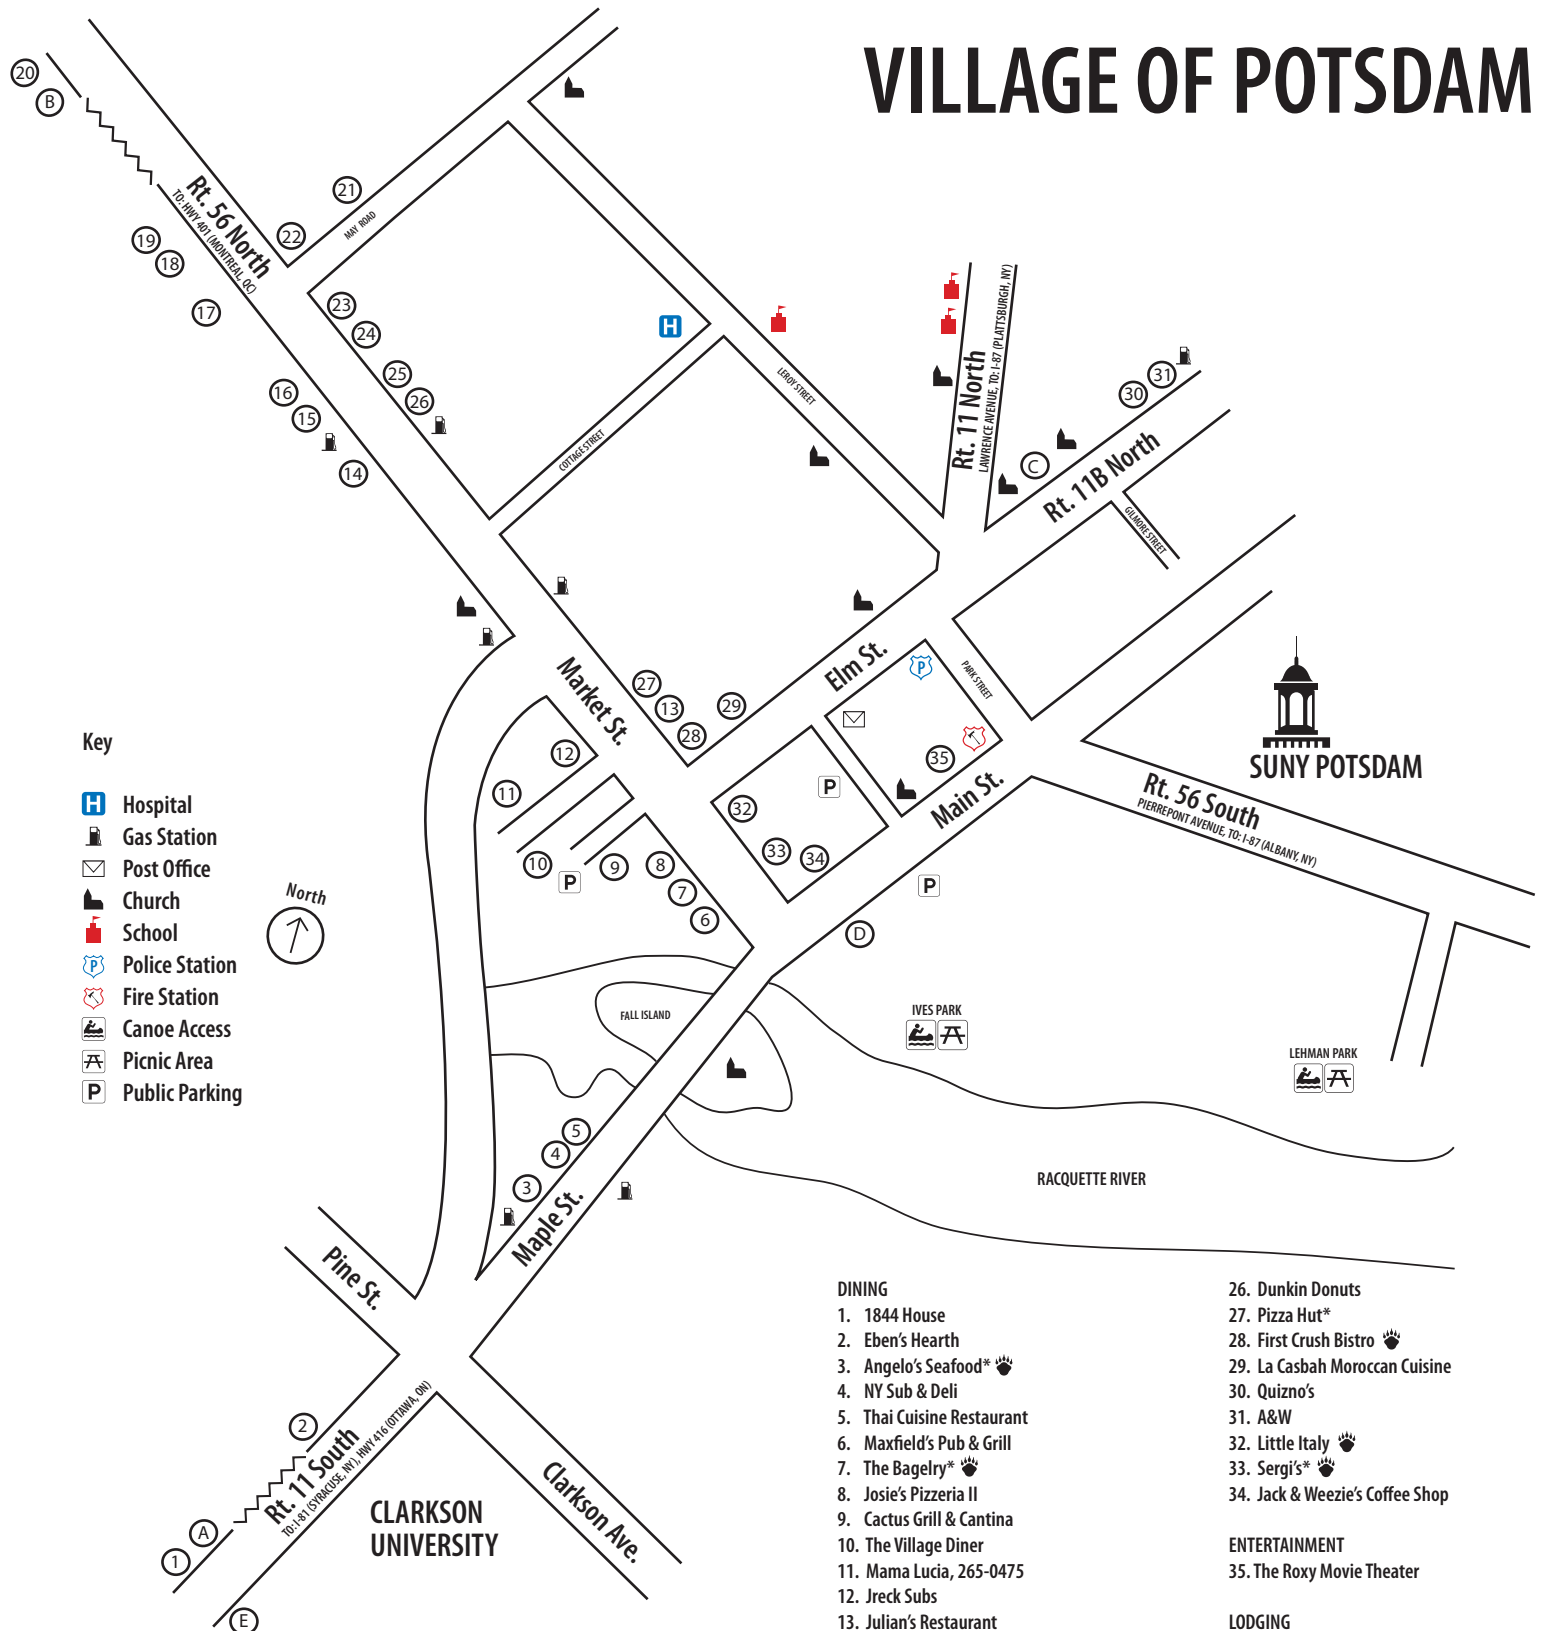

VILLAGE OF POTSDAM

Key

- Hospital
- Gas Station
- Post Office
- Church
- School
- Police Station
- Fire Station
- Canoe Access
- Picnic Area
- Public Parking

DINING

1. 1844 House
2. Eben's Hearth
3. Angelo's Seafood* 🐾
4. NY Sub & Deli
5. Thai Cuisine Restaurant
6. Maxfield's Pub & Grill
7. The Bagelry* 🐾
8. Josie's Pizzeria II
9. Cactus Grill & Cantina
10. The Village Diner
11. Mama Lucia, 265-0475
12. Jreck Subs
13. Julian's Restaurant
14. Tardelli's
15. Scoopucino's Bakery & Cafe
16. McDonald's 🐾
17. Asian Buffet & Mongolian Grill
18. Ponderosa Steakhouse 🐾
19. Domino's Pizza* 🐾
20. Lobster House
21. A-1 Kitchen*
22. Subway 🐾
23. Burger King 🐾
24. Arby's 🐾
25. Foxy Roxy's Diner

ENTERTAINMENT

35. The Roxy Movie Theater

LODGING

- A. Nomad Motel
- B. Northern Family Motel
- C. The Brambles Inn & Gardens
- D. The Clarkson Inn
- E. The Smalling Motel South

NEARBY LODGING

- Comfort Suites, Canton
- Best Western, Canton
- Cascade Inn, Canton
- Misty Meadows B&B, Canton
- Peaceful Peaks B&B, Colton

Potsdam
THE STATE UNIVERSITY OF NEW YORK