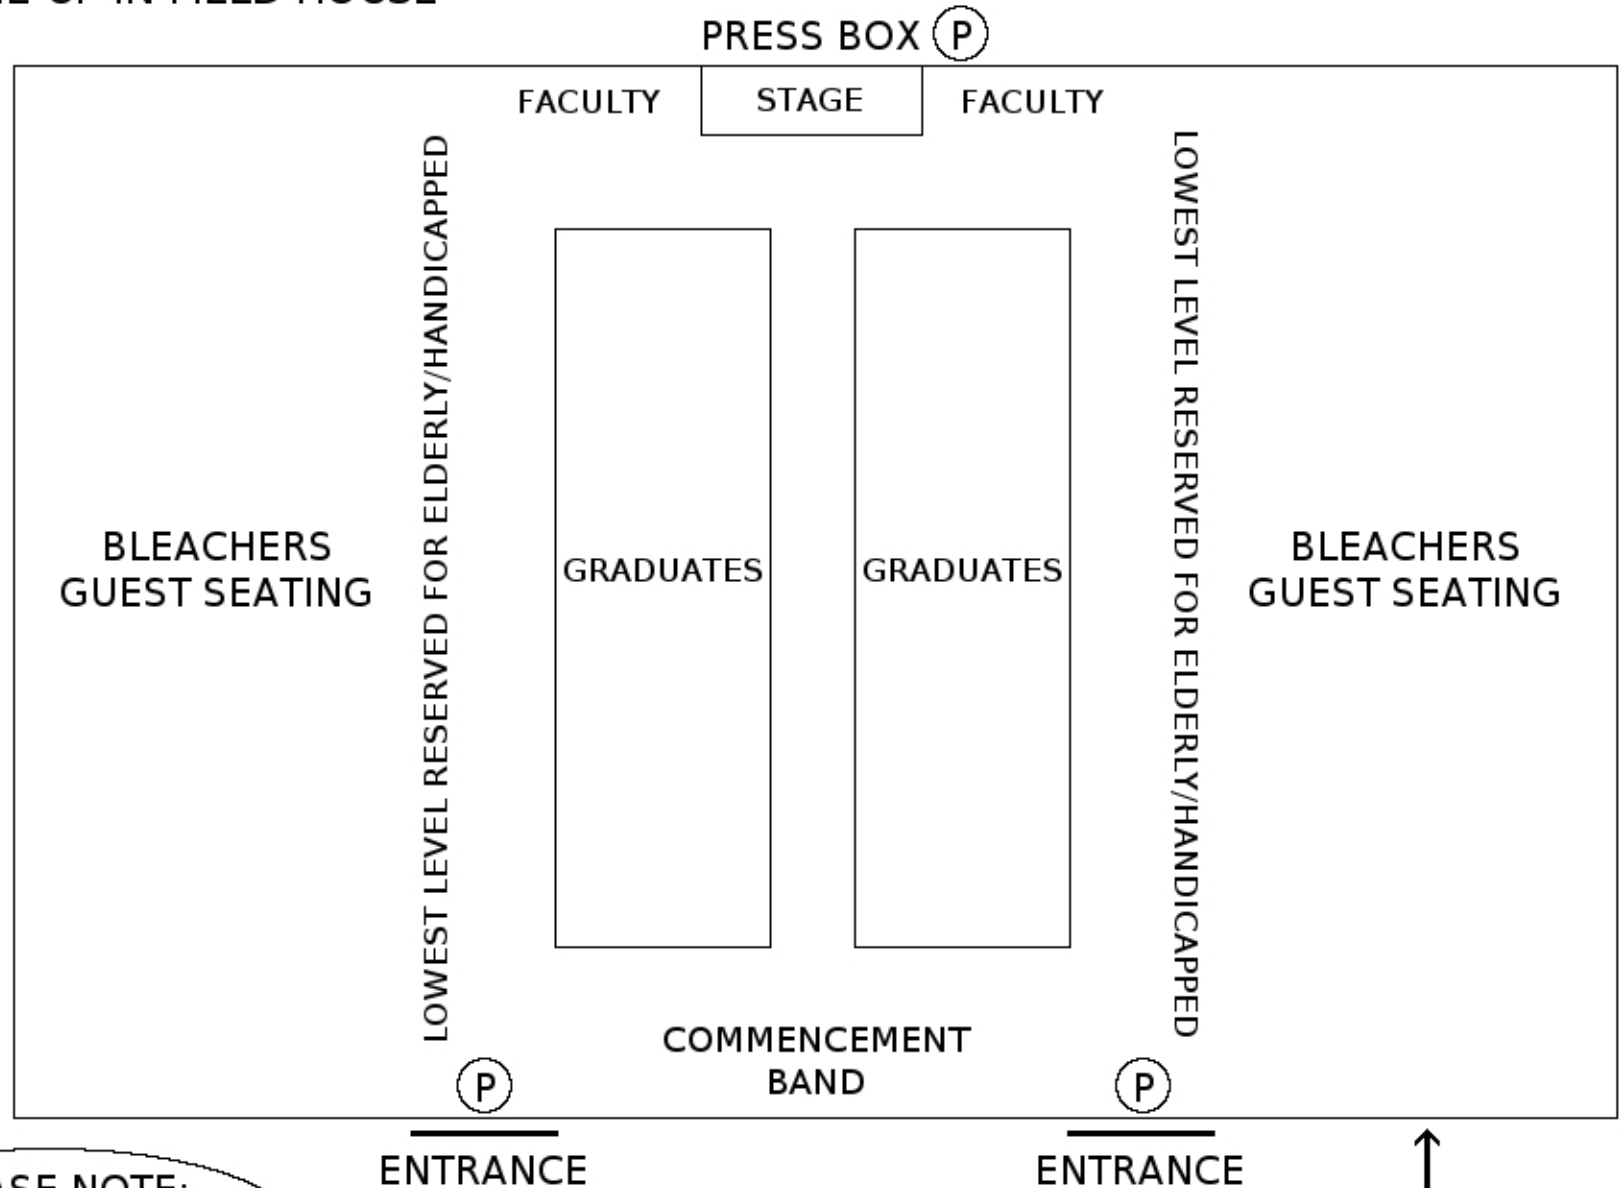

4 GUEST TICKETS/GRAD.  
OVERFLOW IN ICE ARENA  
GRADS LINE-UP IN FIELD HOUSE

PLEASE NOTE:  
NO PHOTO AREA  
IN GYMNASIUM

RECEPTION IN FIELD HOUSE  
MEET GRADUATES IN FIELD HOUSE

KEEP OUTER HALLWAY CLEAR!

(P) DESIGNATES  
POLICE OFFICER

ALL GUESTS MUST BE SEATED  
IN THE BLEACHERS. NO STANDING  
PERMITTED IN THE GYMNASIUM