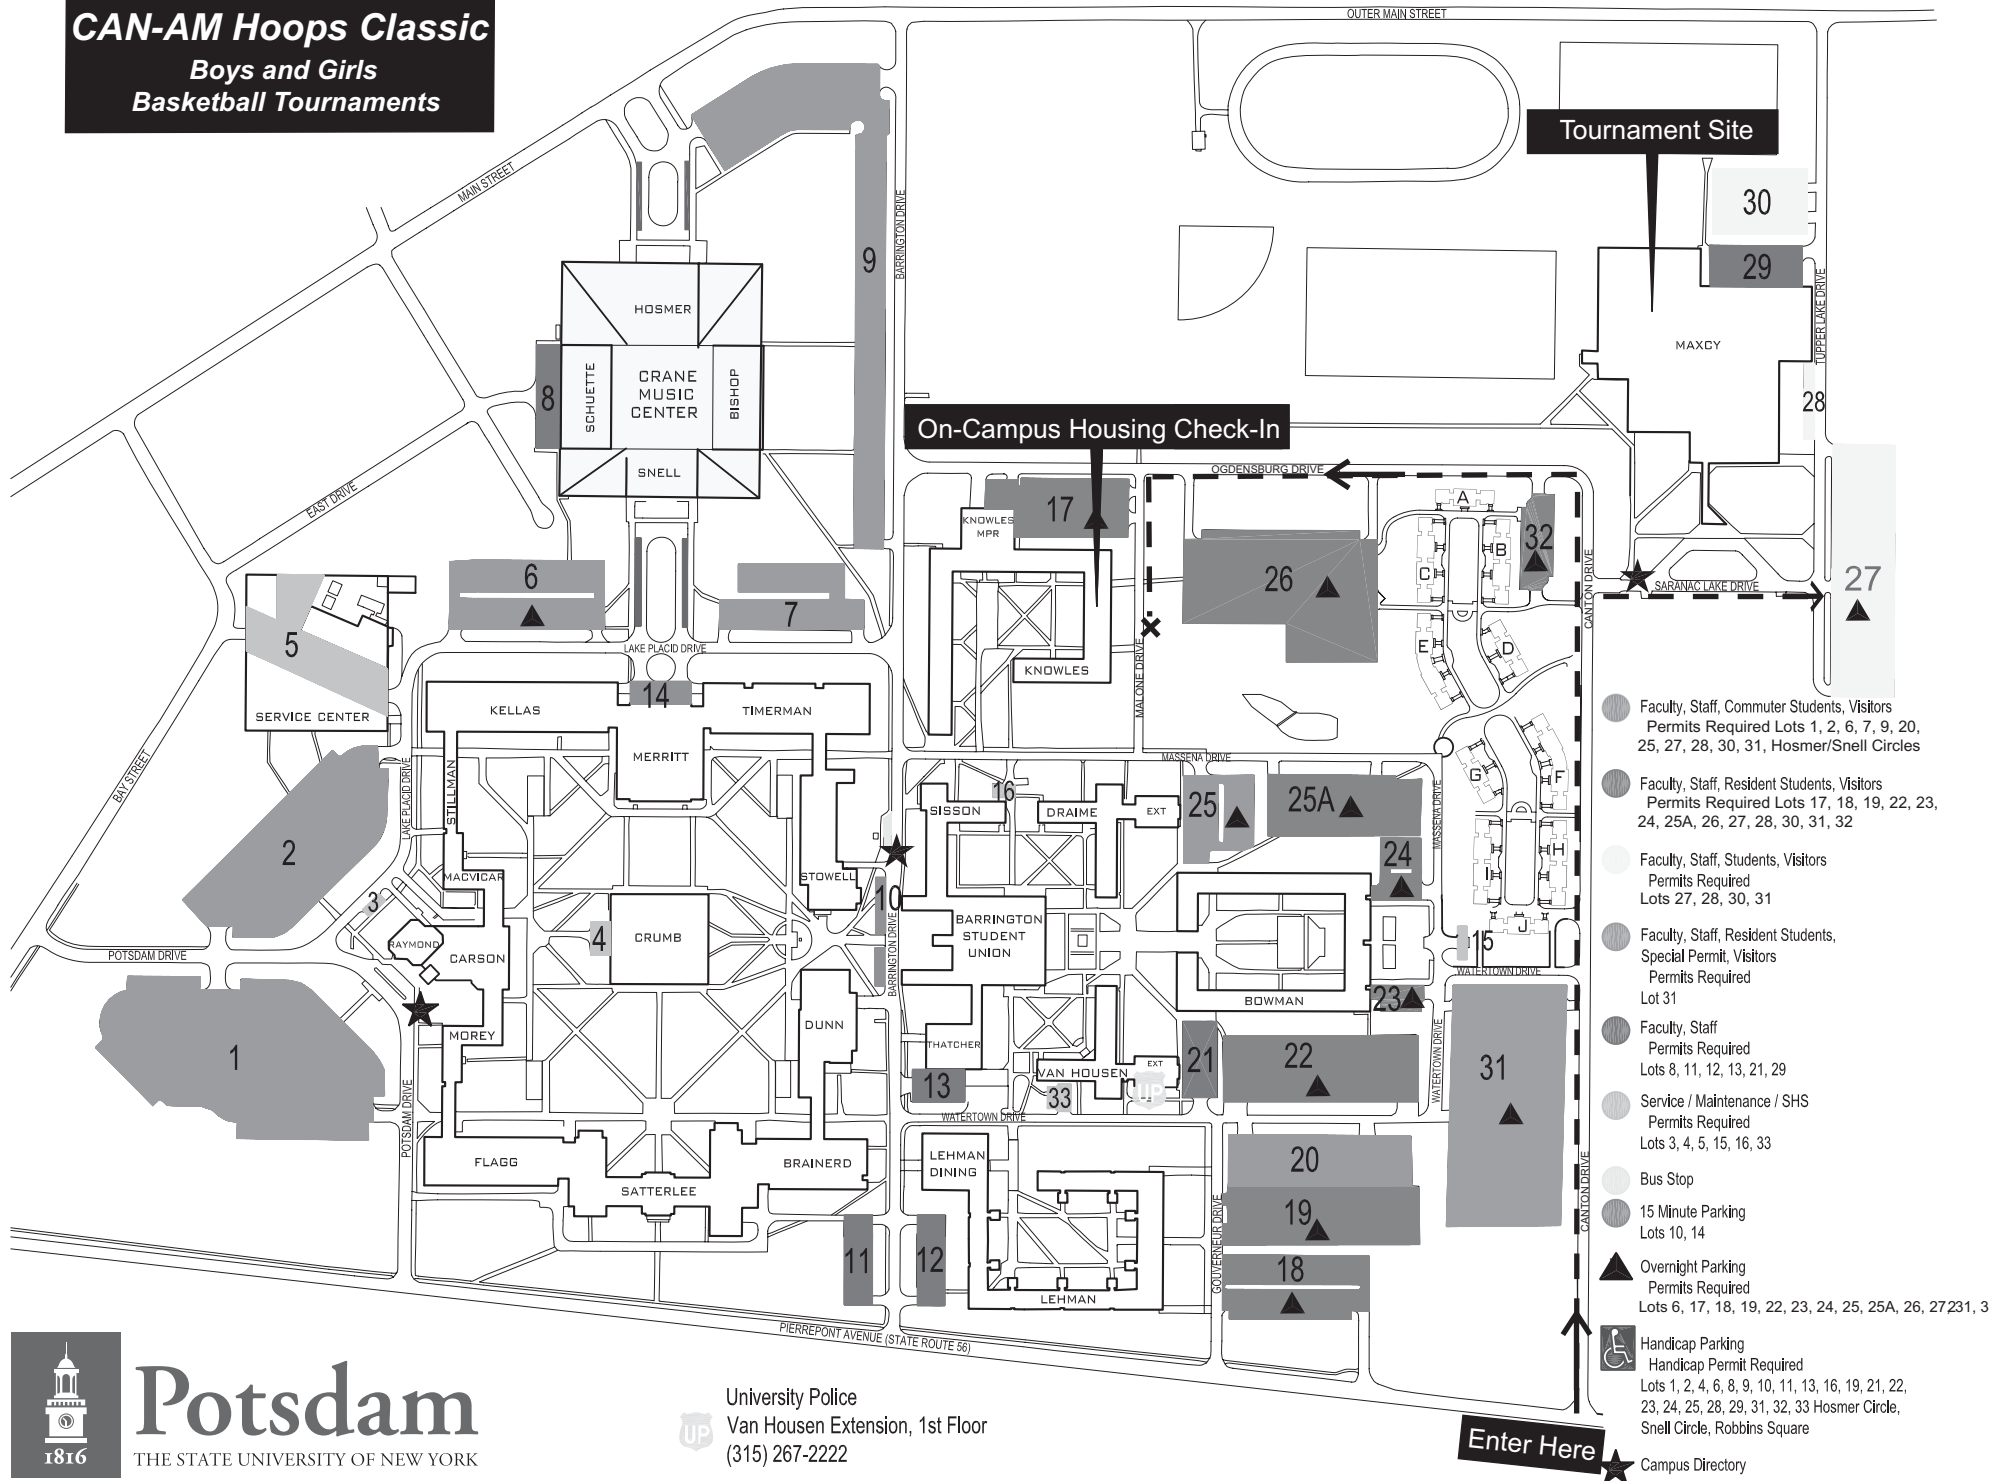

CAN-AM Hoops Classic

Boys and Girls Basketball Tournaments

- Faculty, Staff, Commuter Students, Visitors
Permits Required Lots 1, 2, 6, 7, 9, 20, 25, 27, 28, 30, 31, Hosmer/Snell Circles
- Faculty, Staff, Resident Students, Visitors
Permits Required Lots 17, 18, 19, 22, 23, 24, 25A, 26, 27, 28, 30, 31, 32
- Faculty, Staff, Students, Visitors
Permits Required Lots 27, 28, 30, 31
- Faculty, Staff, Resident Students, Special Permit, Visitors
Permits Required Lot 31
- Faculty, Staff
Permits Required Lots 8, 11, 12, 13, 21, 29
- Service / Maintenance / SHS
Permits Required Lots 3, 4, 5, 15, 16, 33
- Bus Stop
- 15 Minute Parking
Lots 10, 14
- ▲ Overnight Parking
Permits Required Lots 6, 17, 18, 19, 22, 23, 24, 25, 25A, 26, 27, 231, 3
- Handicap Parking
Handicap Permit Required Lots 1, 2, 4, 6, 8, 9, 10, 11, 13, 16, 19, 21, 22, 23, 24, 25, 28, 29, 31, 32, 33 Hosmer Circle, Snell Circle, Robbins Square
- ★ Campus Directory