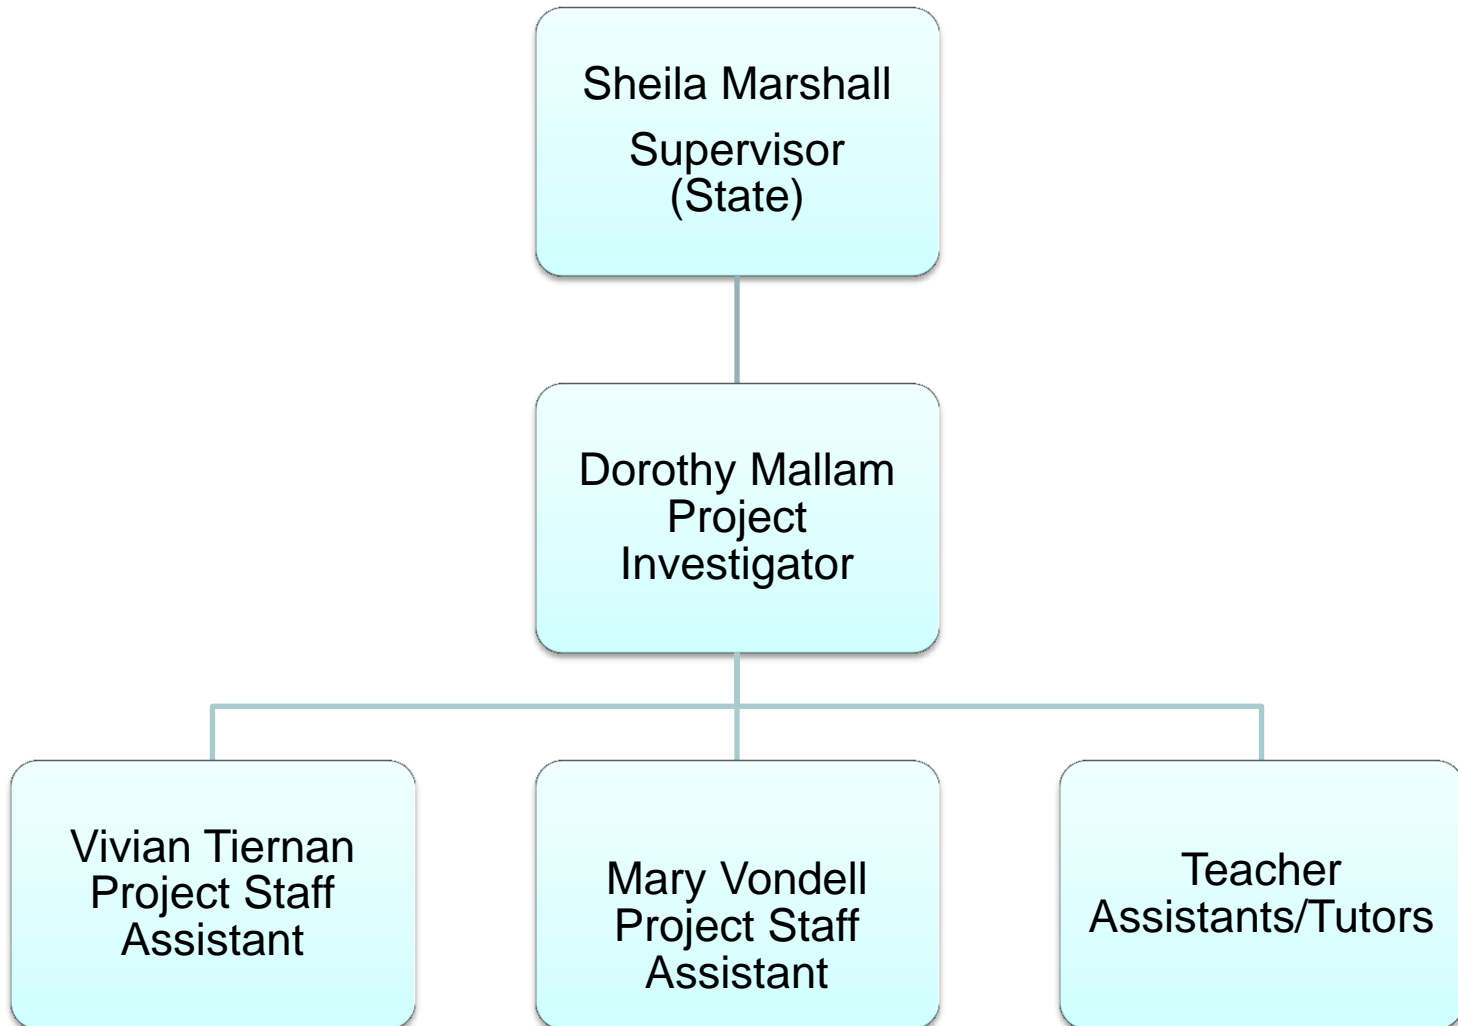

Pat Turbet
Principal Investigator

Michael Nuwer
Co-Principal

Deborah Hammond
Project Staff Assistant

Sandra Morris
Administrative Staff
Assistant

Ben Yurgartis
Programmer/Analyst

Eudora Watson
Data
Manager/Statistician

RSI

Rural Services Institute

```
graph TD; A[Chip Morris  
Director/Principal  
Investigator] --- B[Deborah Rust  
Project Staff  
Assistant];
```

Chip Morris
Director/Principal
Investigator

Deborah Rust
Project Staff
Assistant

NCMEP

North Country Migrant Education Program

NCSTEP

North Country Science & Technology Entry Program

RSPO

Research and Sponsored Programs Office

SSS

Student Support Services

TOC

TLQP

Julie Reagan
Supervisor
Principal Investigator
(State)

Kathryn Hughes
Senior Education Specialist

TITLE III

Undergraduate Research

Gerald Ratliffe
Supervisor
(State)

Julie Ellingsen
Administrative
Assistant