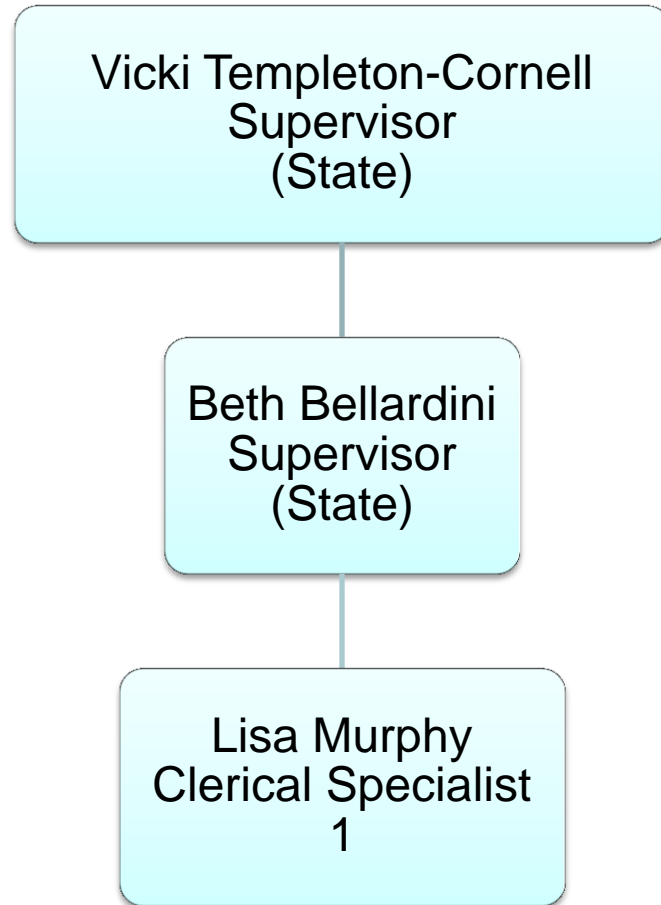

THE RESEARCH FOUNDATION OF SUNY AT POTSDAM

ORGANIZATIONAL CHART

January 1, 2012

COLLEGE ADVANCEMENT

CSTEP

Collegiate Science & Technology Entry Program

INSTITUTE OF APPLIED RESEARCH

Margaret Madden
Supervisor
(State)

Pat Turbet
Principal Investigator

Michael Nuwer
Co-Principal

Deborah Hammond
Project Staff Assistant

Sandra Morris
Administrative Staff
Assistant

Ben Yurgartis
Programmer/Analyst

Eudora Watson
Data
Manager/Statistician

RSI

Rural Services Institute

```
graph TD; A[Chip Morris  
Director/Principal  
Investigator] --- B[Deborah Rust  
Project Staff  
Assistant];
```

Chip Morris
Director/Principal
Investigator

Deborah Rust
Project Staff
Assistant