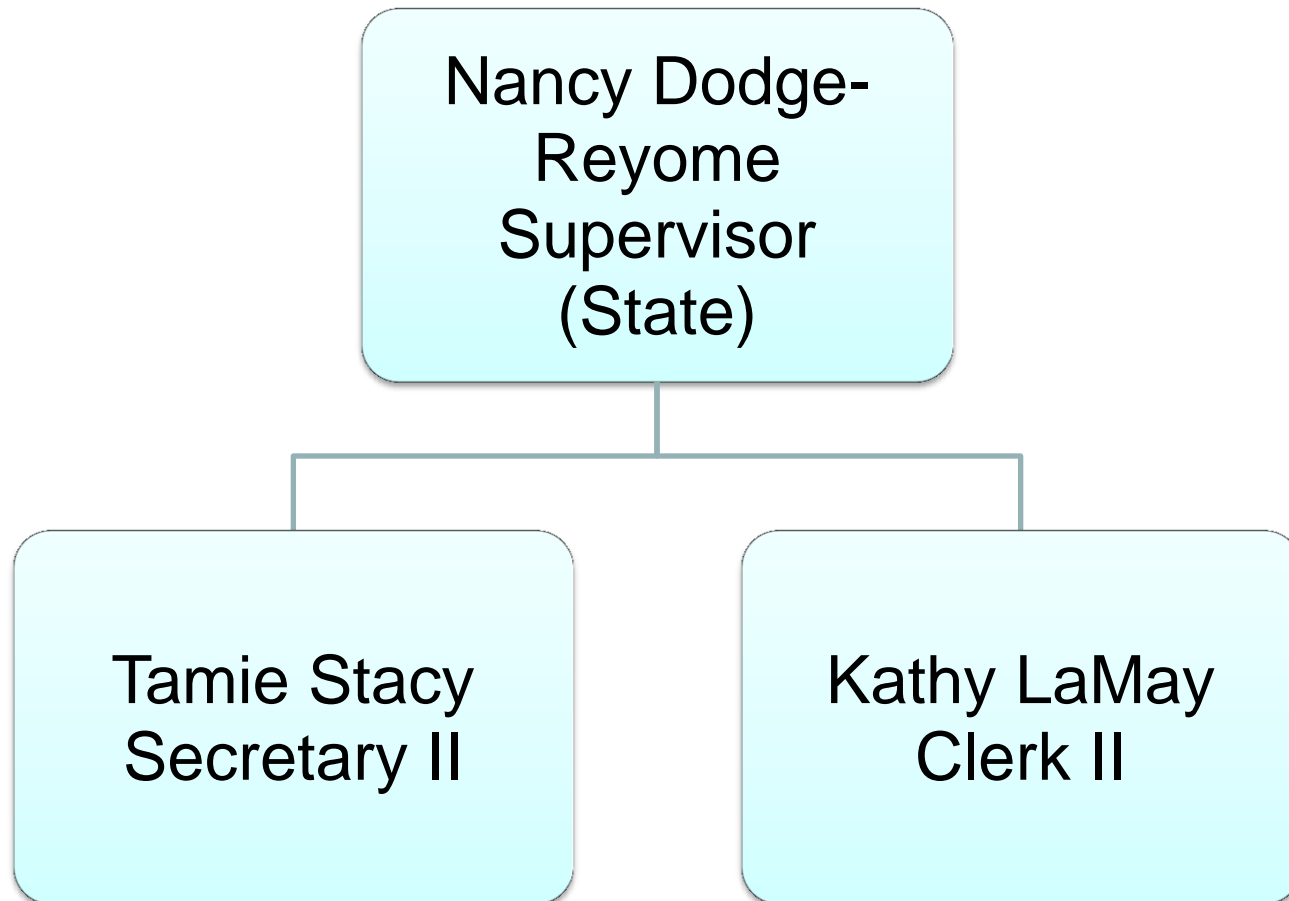

RSI

Rural Services Institute

```
graph TD; A[Chip Morris  
Director/Principal  
Investigator] --- B[Deborah Rust  
Project Staff  
Assistant];
```

Chip Morris
Director/Principal
Investigator

Deborah Rust
Project Staff
Assistant

NCMEP

North Country Migrant Education Program

NCSTEP

North Country Science & Technology Entry Program

RSPO

Research and Sponsored Programs Office

SSS

Student Support Services

TOC

TLQP

Julie Reagan
Supervisor
Principal Investigator
(State)

Kathryn Hughes
Senior Education Specialist

TITLE III

Undergraduate Research

Gerald Ratliffe
Supervisor
(State)

Julie Ellingsen
Administrative
Assistant