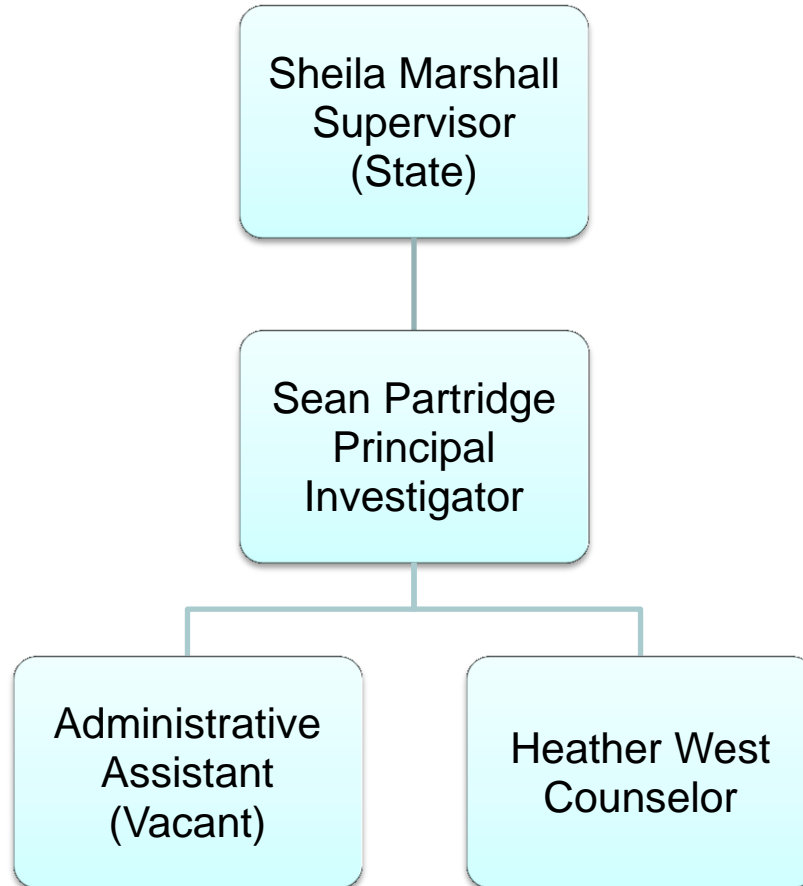

THE RESEARCH FOUNDATION OF SUNY AT POTSDAM

ORGANIZATIONAL CHART

January 1, 2012

COLLEGE ADVANCEMENT

CSTEP

Collegiate Science & Technology Entry Program

INSTITUTE OF APPLIED RESEARCH

Margaret Madden
Supervisor
(State)

Pat Turbet
Principal Investigator

Michael Nuwer
Co-Principal

Deborah Hammond
Project Staff Assistant

Sandra Morris
Administrative Staff
Assistant

Ben Yurgartis
Programmer/Analyst

Eudora Watson
Data
Manager/Statistician

RSI

Rural Services Institute

```
graph TD; A[Chip Morris  
Director/Principal  
Investigator] --- B[Deborah Rust  
Project Staff  
Assistant];
```

Chip Morris
Director/Principal
Investigator

Deborah Rust
Project Staff
Assistant

NCMEP

North Country Migrant Education Program

NCSTEP

North Country Science & Technology Entry Program

RSPO

Research and Sponsored Programs Office

SSS

Student Support Services