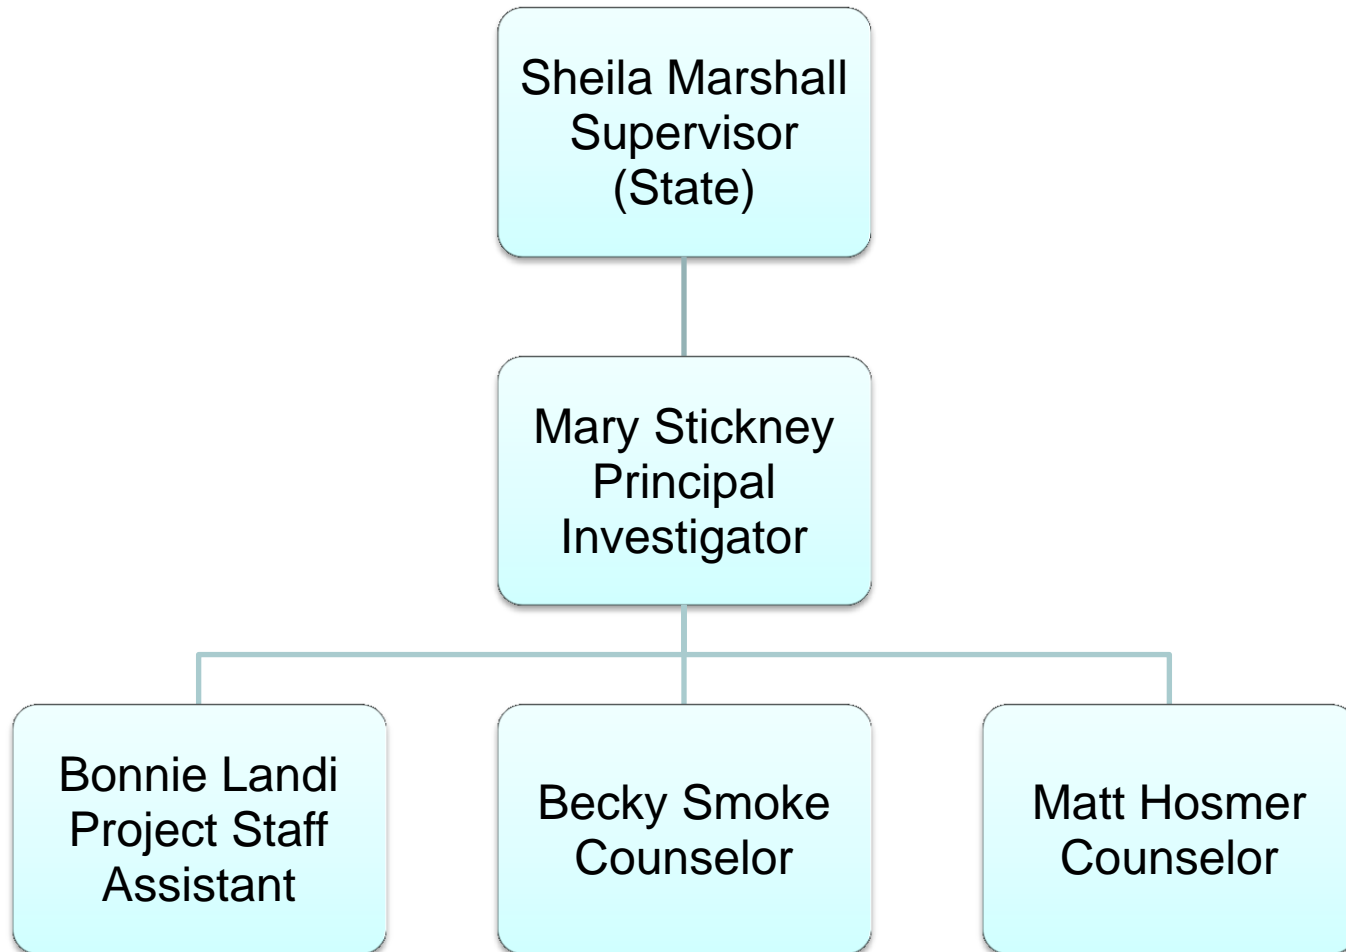

Pat Turbet
Principal Investigator

Michael Nuwer
Co-Principal

Deborah Hammond
Project Staff Assistant

Sandra Morris
Administrative Staff
Assistant

Ben Yurgartis
Programmer/Analyst

Eudora Watson
Data
Manager/Statistician

RSI

Rural Services Institute

```
graph TD; A[Chip Morris  
Director/Principal  
Investigator] --- B[Deborah Rust  
Project Staff  
Assistant];
```

Chip Morris
Director/Principal
Investigator

Deborah Rust
Project Staff
Assistant

NCMEP

North Country Migrant Education Program

NCSTEP

North Country Science & Technology Entry Program

RSPO

Research and Sponsored Programs Office

SSS

Student Support Services

TOC

TLQP

Julie Reagan
Supervisor
Principal Investigator
(State)

Kathryn Hughes
Senior Education Specialist

TITLE III

Undergraduate Research

Gerald Ratliffe
Supervisor
(State)

Julie Ellingsen
Administrative
Assistant