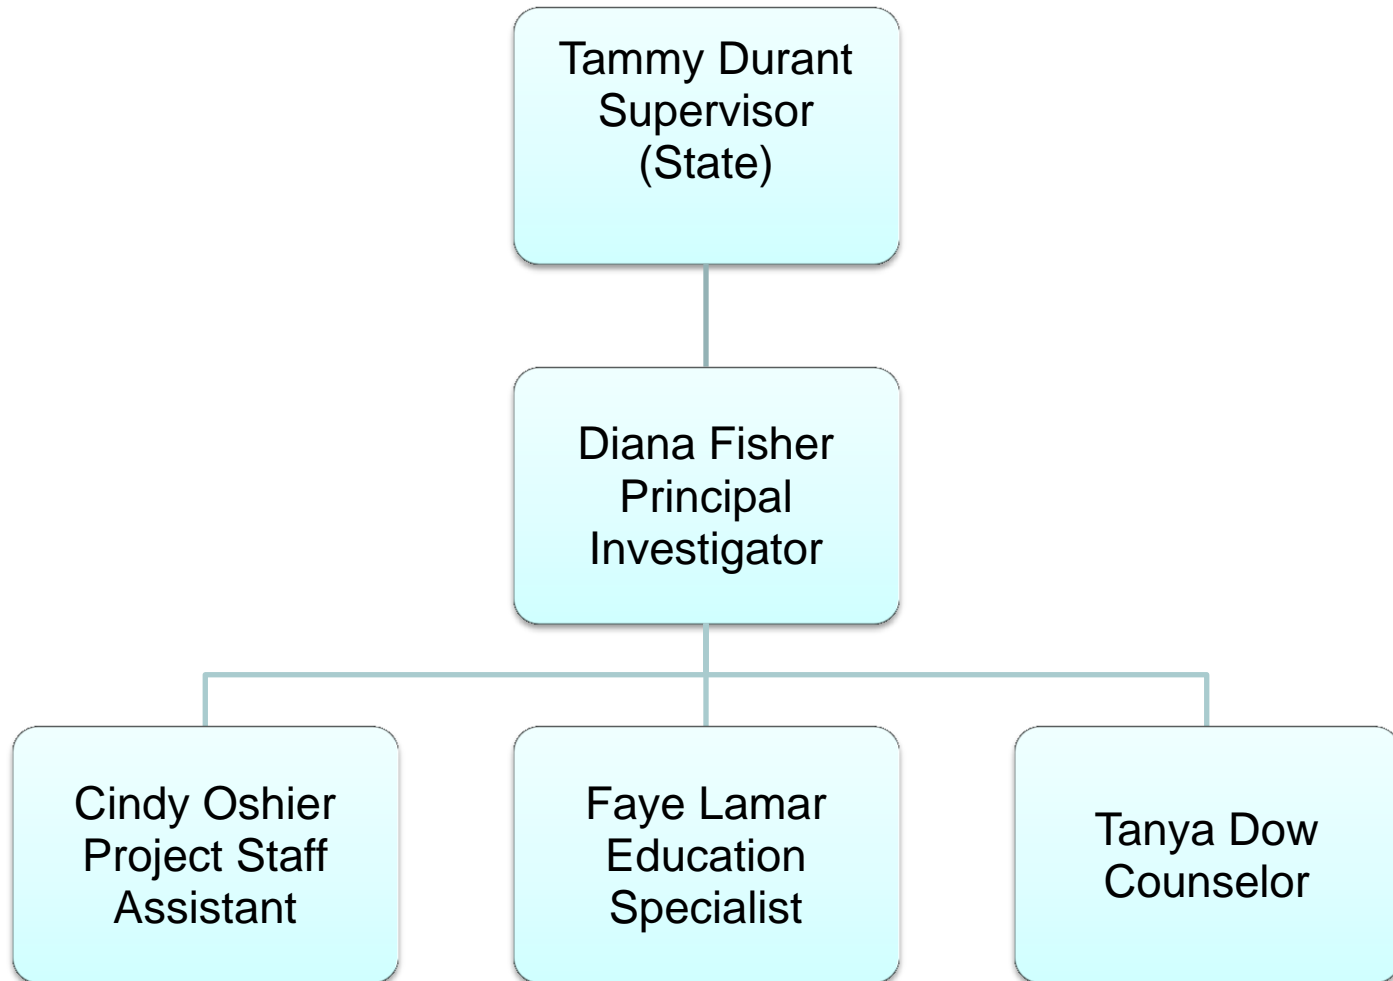

RSI

Rural Services Institute

```
graph TD; A[Chip Morris  
Director/Principal  
Investigator] --- B[Deborah Rust  
Project Staff  
Assistant];
```

Chip Morris
Director/Principal
Investigator

Deborah Rust
Project Staff
Assistant

NCMEP

North Country Migrant Education Program

NCSTEP

North Country Science & Technology Entry Program

RSPO

Research and Sponsored Programs Office

SSS

Student Support Services

TOC

TLQP

Julie Reagan
Supervisor
Principal Investigator
(State)

Kathryn Hughes
Senior Education Specialist

TITLE III

Undergraduate Research

Gerald Ratliffe
Supervisor
(State)

Julie Ellingsen
Administrative
Assistant