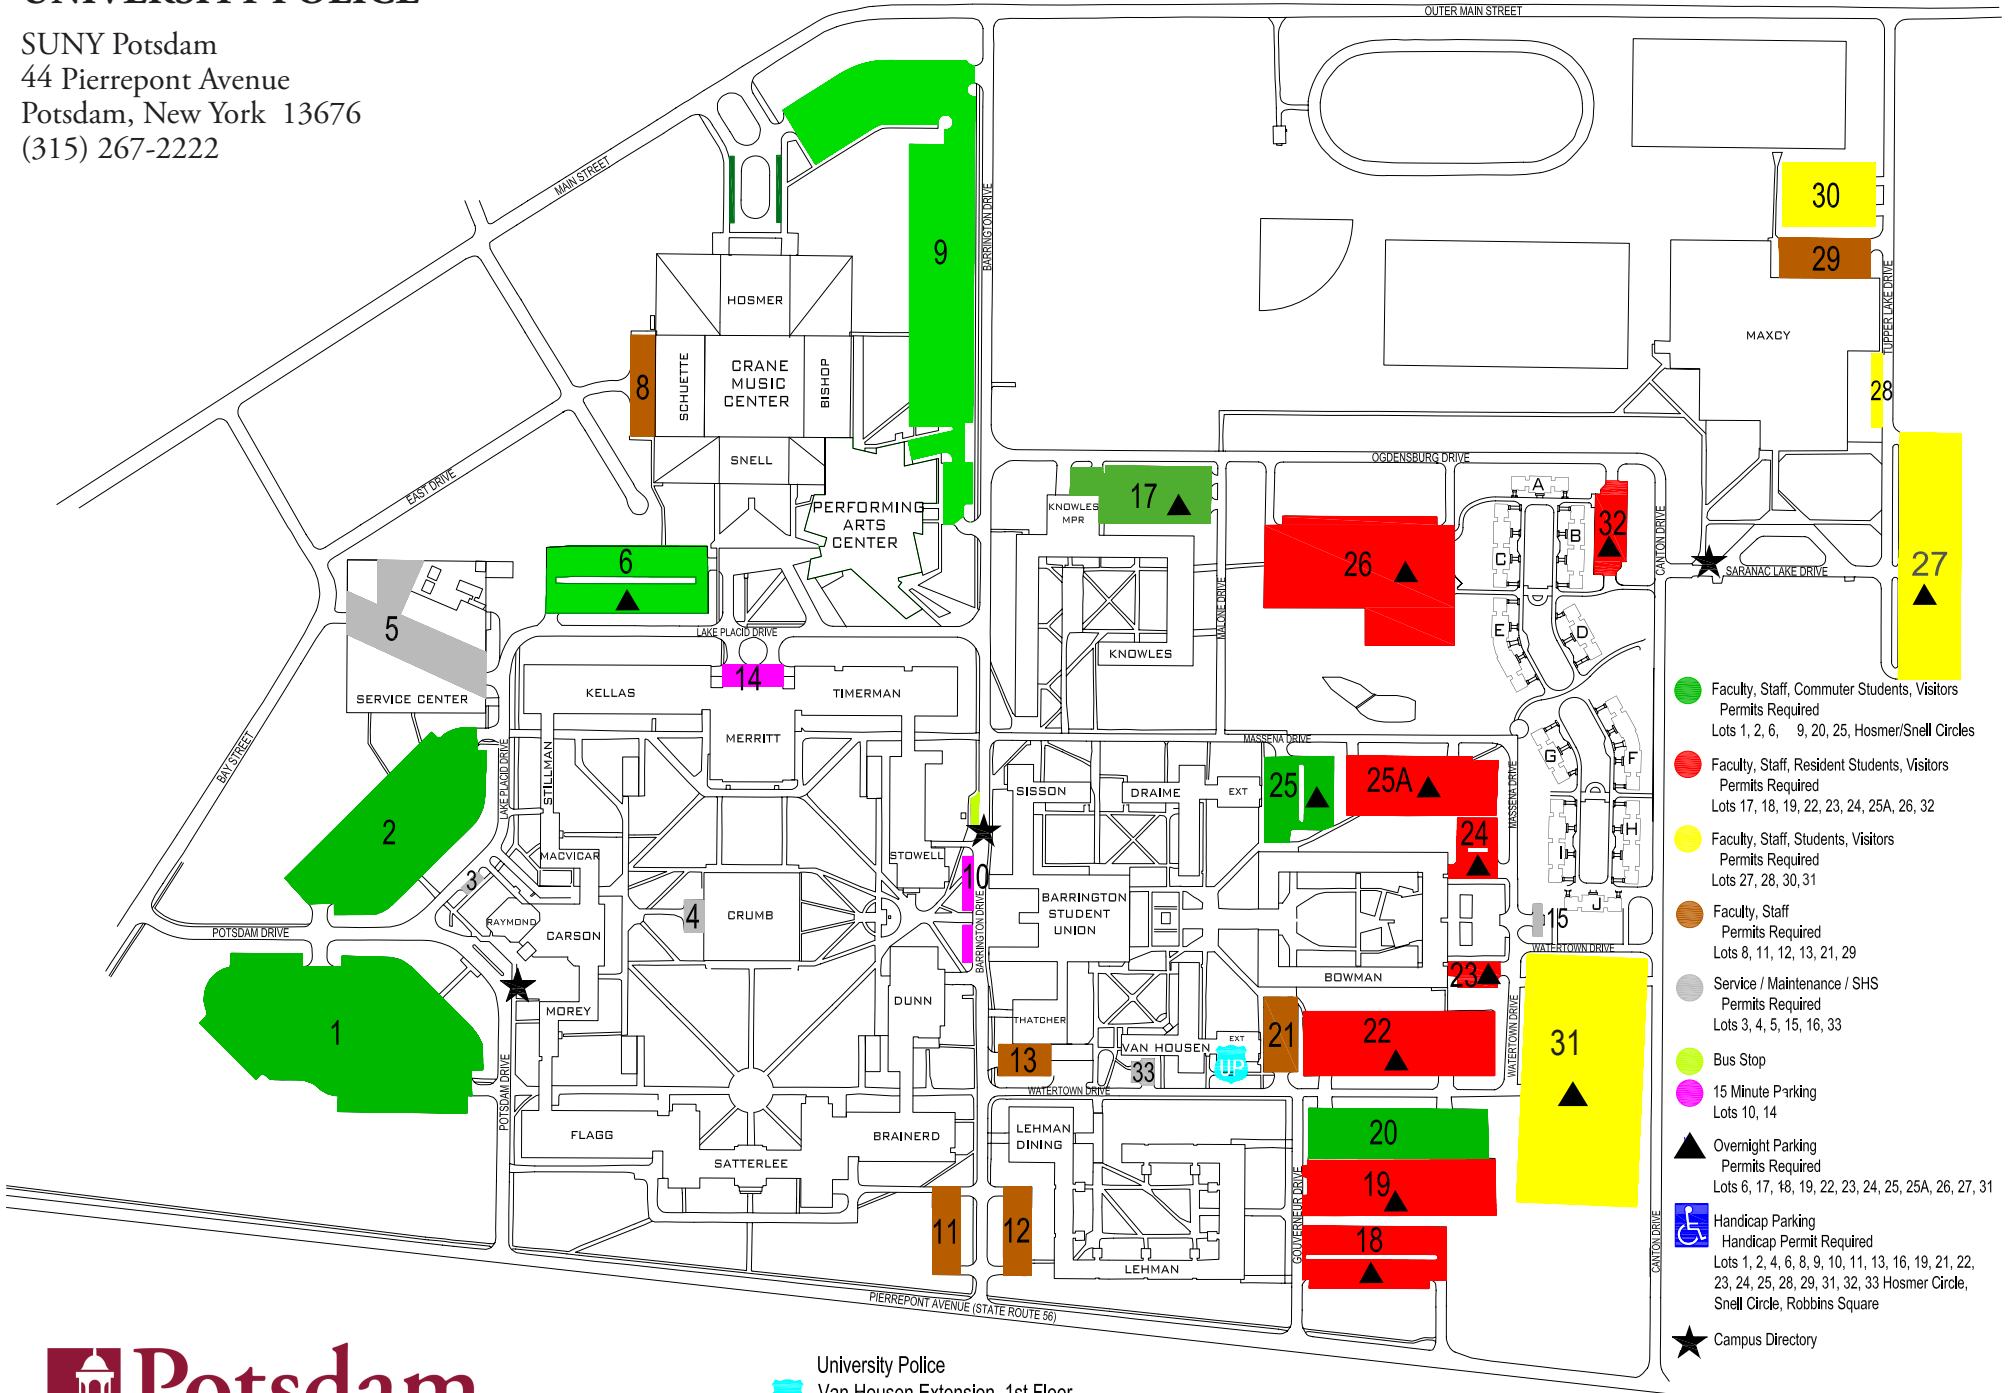

UNIVERSITY POLICE

SUNY Potsdam
 44 Pierrepont Avenue
 Potsdam, New York 13676
 (315) 267-2222

- Faculty, Staff, Commuter Students, Visitors
Permits Required
Lots 1, 2, 6, 9, 20, 25, Hosmer/Snell Circles
- Faculty, Staff, Resident Students, Visitors
Permits Required
Lots 17, 18, 19, 22, 23, 24, 25A, 26, 32
- Faculty, Staff, Students, Visitors
Permits Required
Lots 27, 28, 30, 31
- Faculty, Staff
Permits Required
Lots 8, 11, 12, 13, 21, 29
- Service / Maintenance / SHS
Permits Required
Lots 3, 4, 5, 15, 16, 33
- Bus Stop
- 15 Minute Parking
Lots 10, 14
- ▲ Overnight Parking
Permits Required
Lots 6, 17, 18, 19, 22, 23, 24, 25, 25A, 26, 27, 31
- ♿ Handicap Parking
Handicap Permit Required
Lots 1, 2, 4, 6, 8, 9, 10, 11, 13, 16, 19, 21, 22, 23, 24, 25, 28, 29, 31, 32, 33 Hosmer Circle, Snell Circle, Robbins Square
- ★ Campus Directory