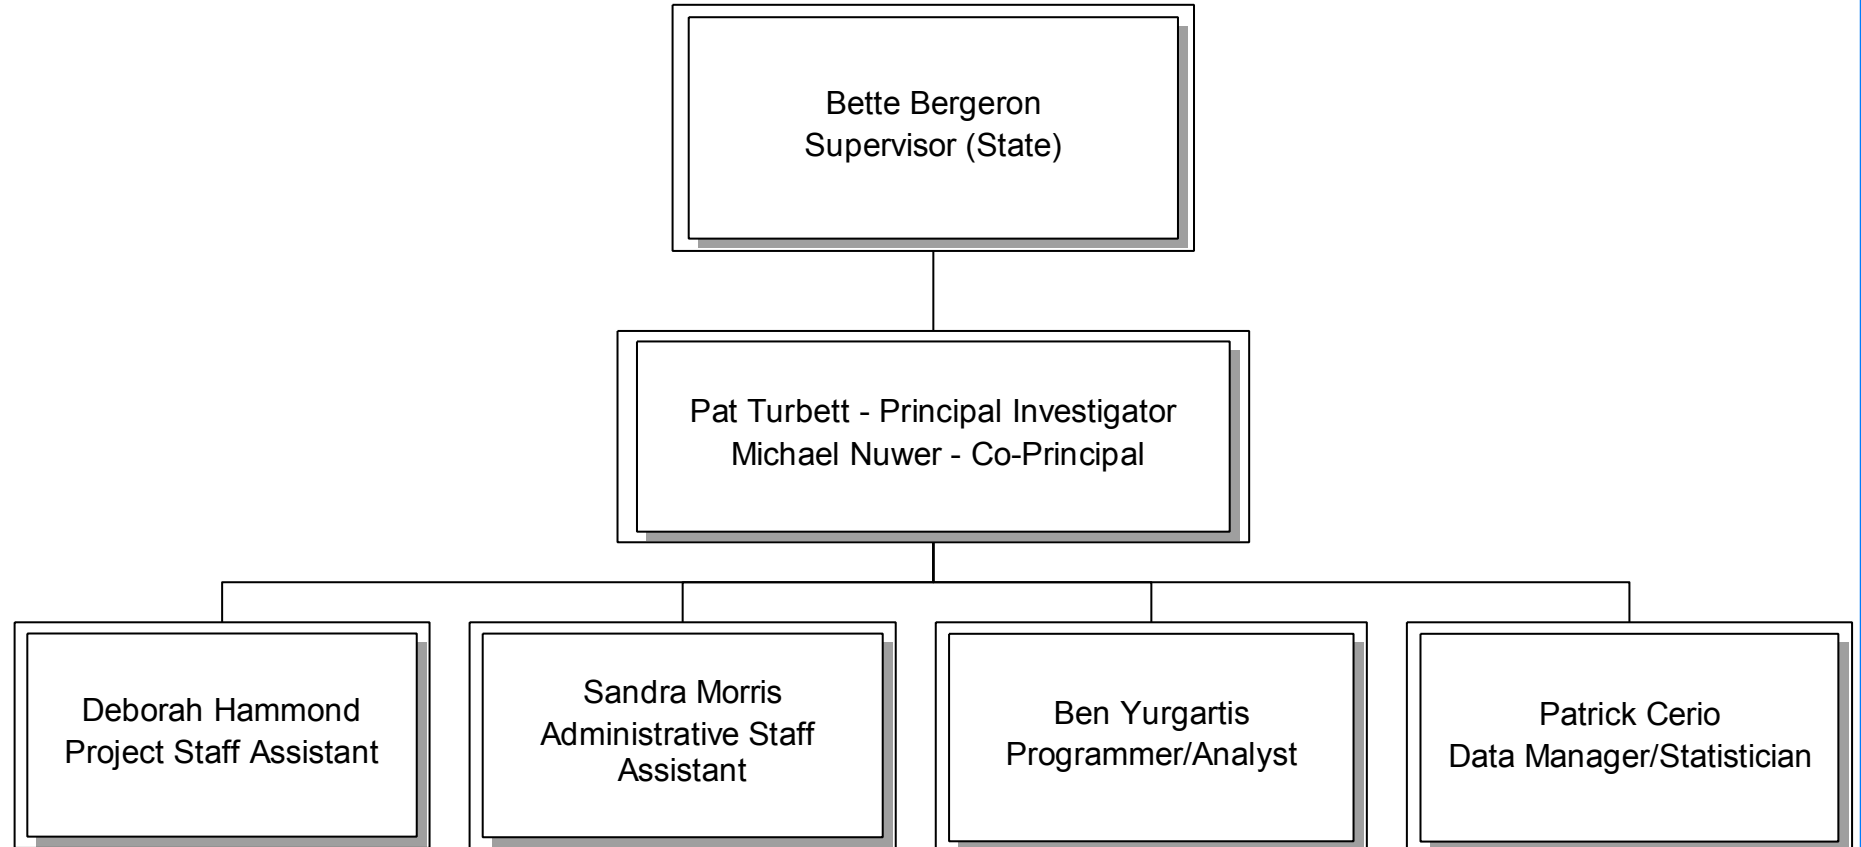

College Advancement

CSTEP Collegiate Science & Technology Entry Program

PIAR

Potsdam Institute of Applied Research

RSI

Rural Services Institute

NCMEP

North Country Migrant Education Program

NCSTEP

North Country Science & Technology Entry Program

RSPO Research and Sponsored Programs Office

TRiO SSS

Student Support Services

Native American Initiative

TLQP Teacher/Leader Quality Partnership Program

Julie Reagan
Supervisor/Principal Investigator (State)

Kathryn Hughes
Senior Education Specialist