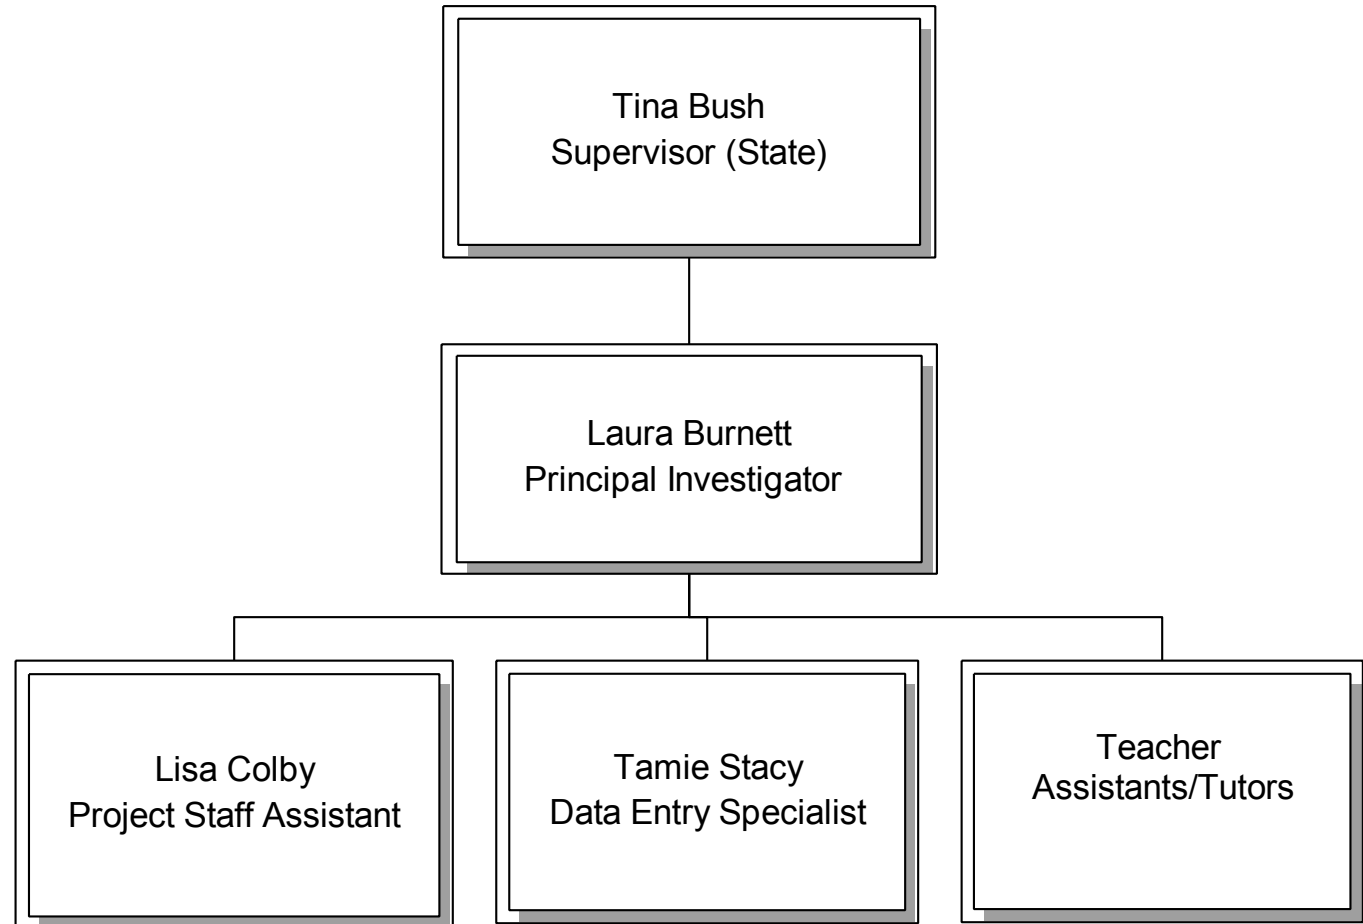

College Advancement

CSTEP Collegiate Science & Technology Entry Program

PIAR

Potsdam Institute of Applied Research

RSI

Rural Services Institute

NCMEP

North Country Migrant Education Program

NCSTEP

North Country Science & Technology Entry Program

RSPO Research and Sponsored Programs Office

TRiO SSS

Student Support Services

Native American Initiative

TLQP Teacher/Leader Quality Partnership Program

Julie Reagan
Supervisor/Principal Investigator (State)

Kathryn Hughes
Senior Education Specialist