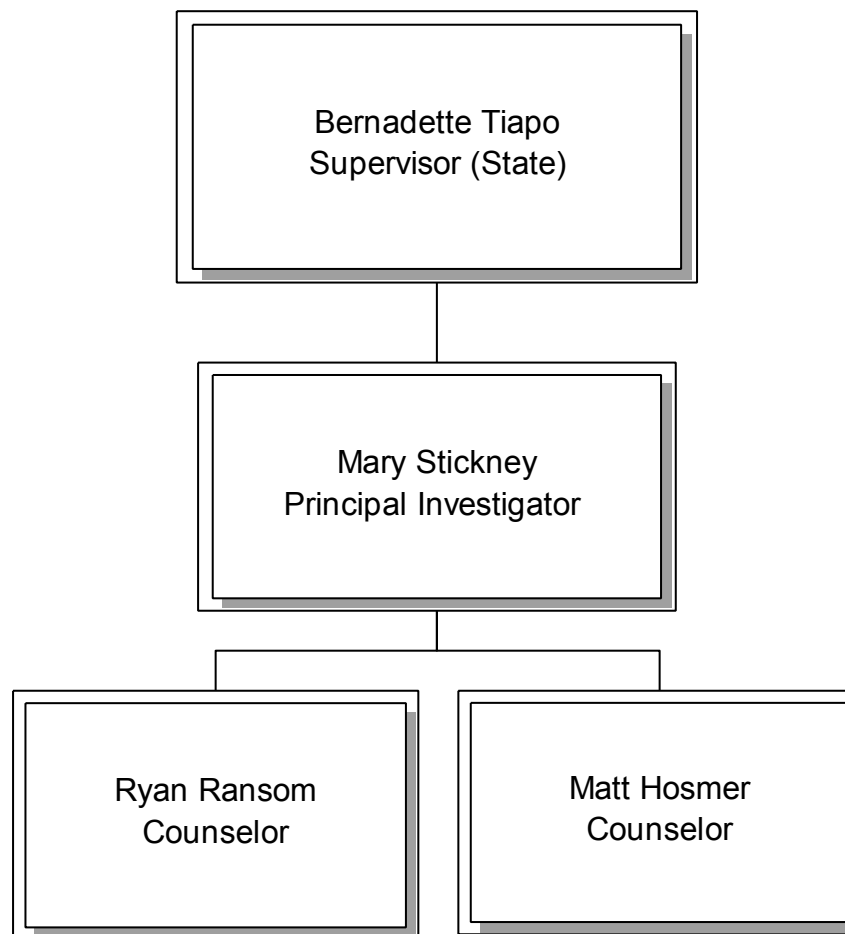

College Advancement

CSTEP Collegiate Science & Technology Entry Program

PIAR

Potsdam Institute of Applied Research

RSI

Rural Services Institute

NCMEP

North Country Migrant Education Program

NCSTEP

North Country Science & Technology Entry Program

RSPO Research and Sponsored Programs Office

TRiO SSS

Student Support Services

Native American Initiative

TLQP Teacher/Leader Quality Partnership Program

Julie Reagan
Supervisor/Principal Investigator (State)

Kathryn Hughes
Senior Education Specialist