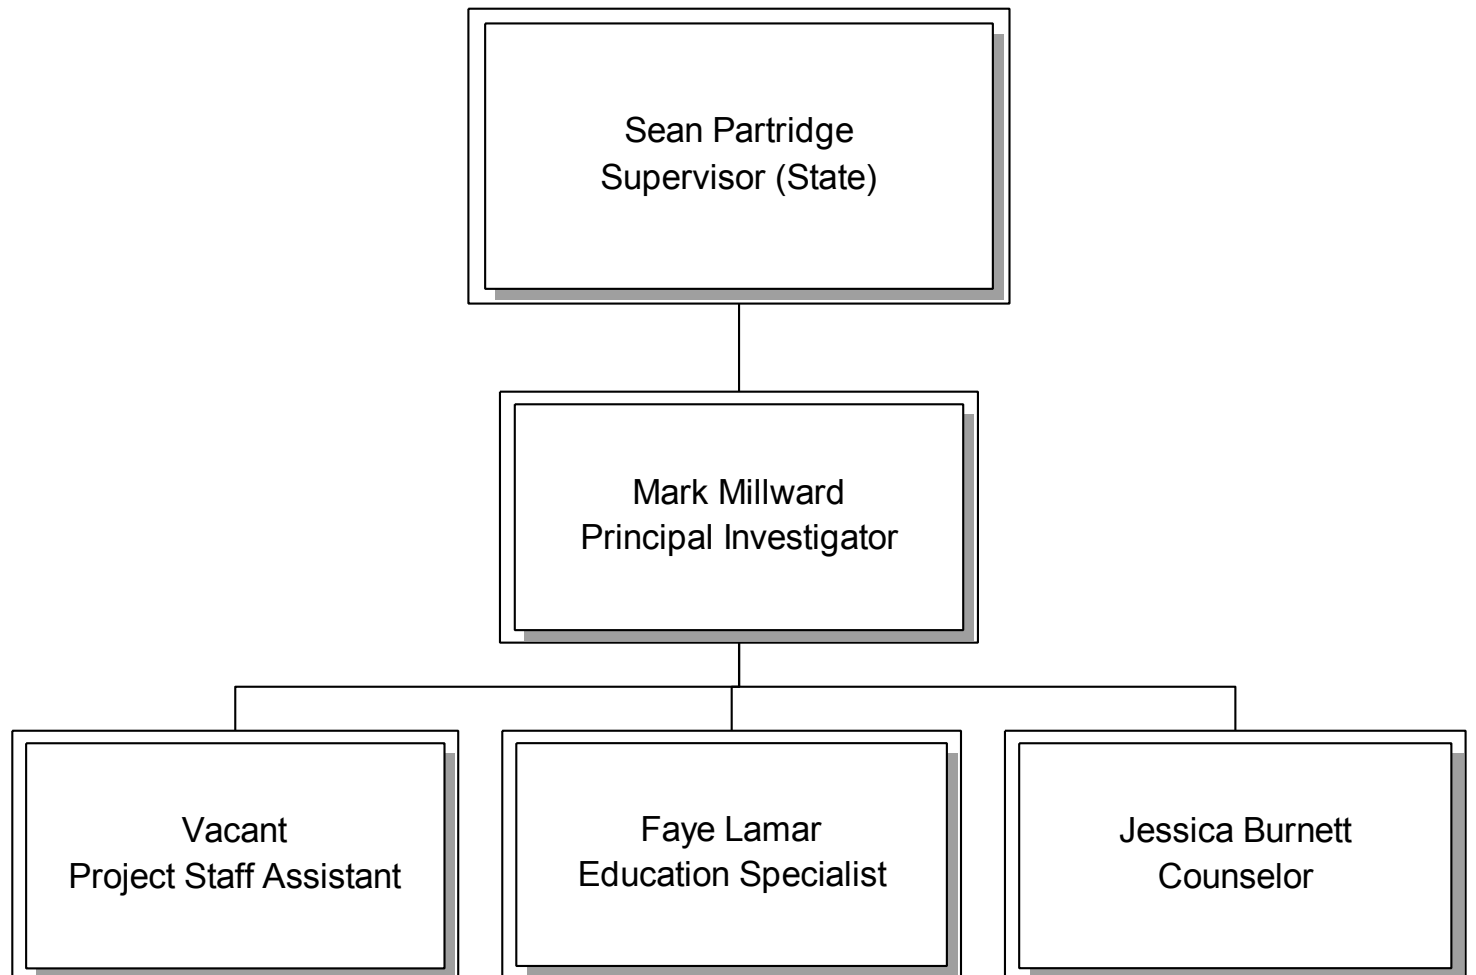

NCSTEP

North Country Science & Technology Entry Program

RSPO Research and Sponsored Programs Office

TRiO SSS

Student Support Services

Native American Initiative

TLQP Teacher/Leader Quality Partnership Program

Julie Reagan
Supervisor/Principal Investigator (State)

Kathryn Hughes
Senior Education Specialist