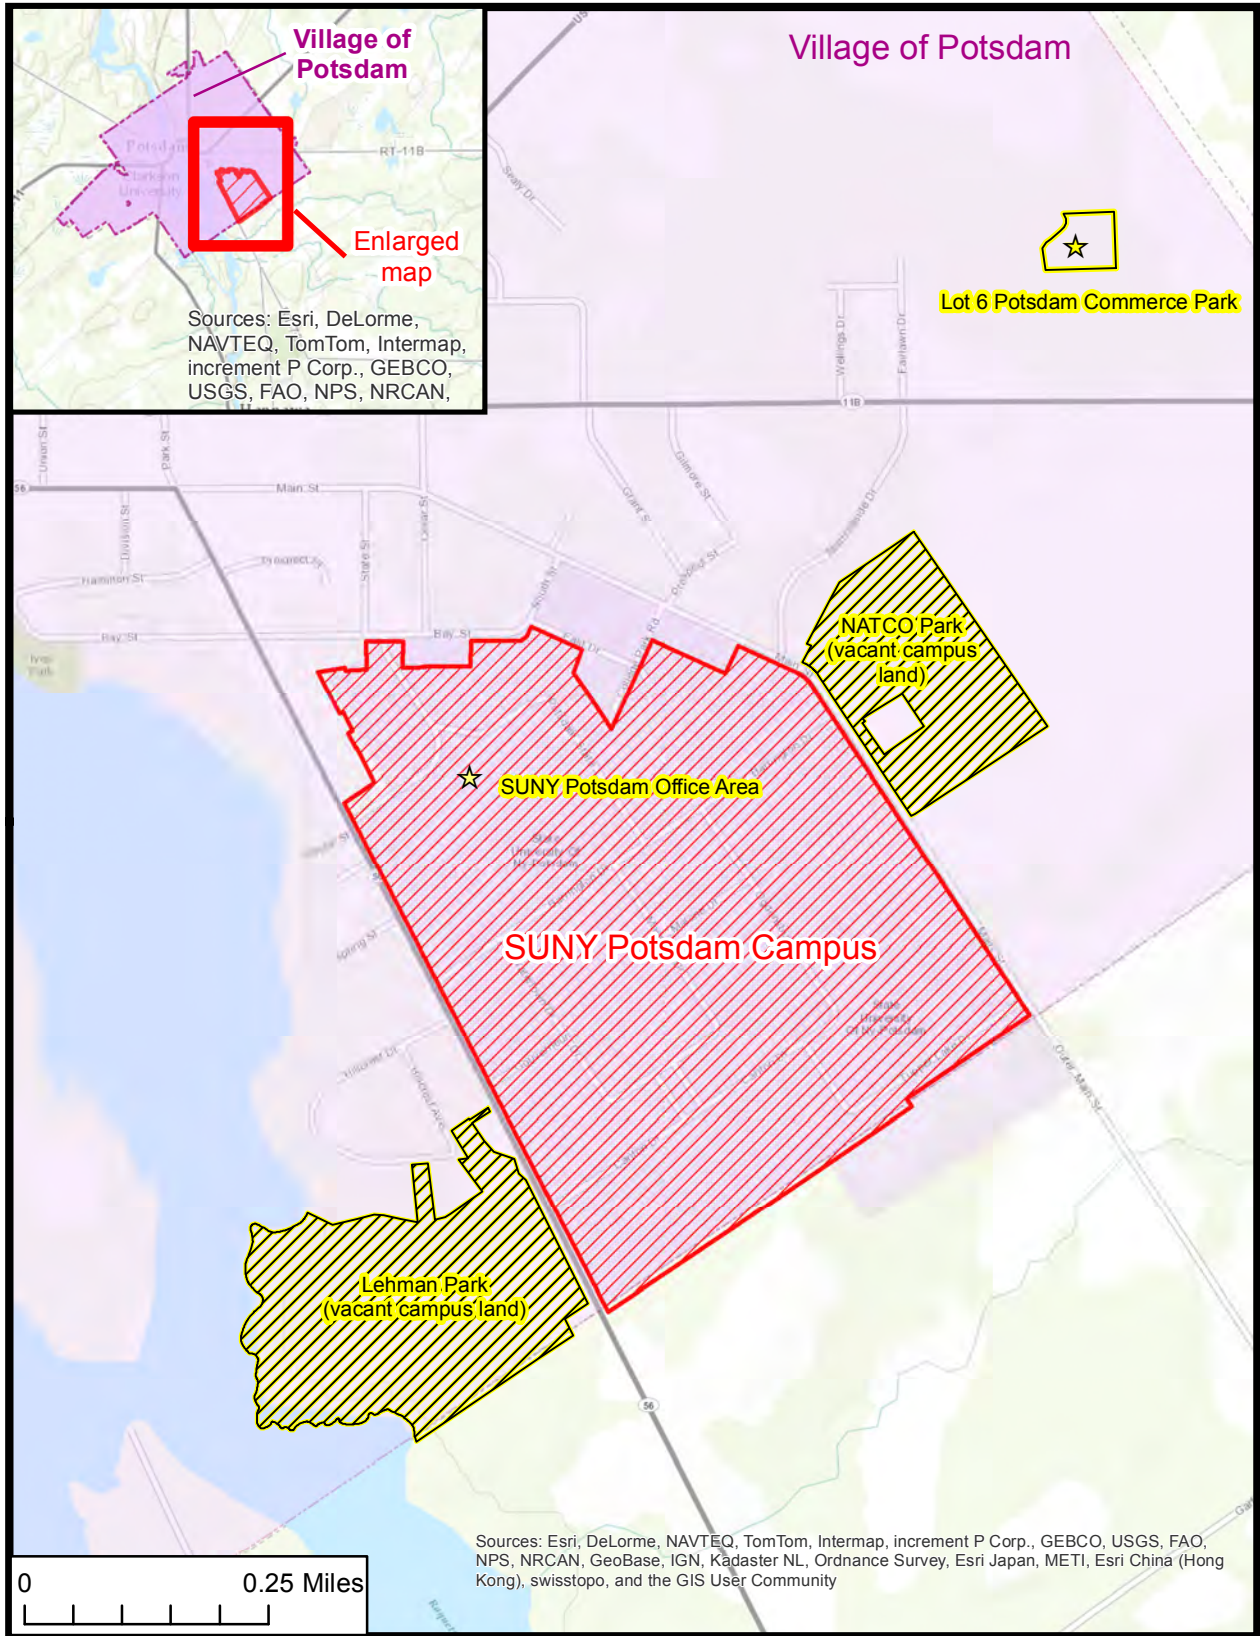

SUNY Potsdam, START-UP NY: Regional Map

SUNY Potsdam, START-UP NY: Parcels in the Village of Potsdam

- ★ Vacant building (or portion thereof)
- Off-campus land
- ▨ Vacant campus land
- ▨ SUNY Potsdam Campus
- Village of Potsdam

SUNY Potsdam, START-UP NY: Lehman Park (vacant campus land; 64.083-1-1)

- ★ Vacant building (or portion thereof)
- ▨ Vacant campus land
- ▨ SUNY Potsdam Campus
- ▨ Village of Potsdam

SUNY Potsdam, START-UP NY: NATCO Park (vacant campus land; 64.068-3-22)

- Vacant building (or portion thereof)
- Vacant campus land
- SUNY Potsdam Campus
- Village of Potsdam

SUNY Potsdam, START-UP NY: SUNY Potsdam Office Space (64.068-3-11b)

★ Vacant building (or portion thereof)