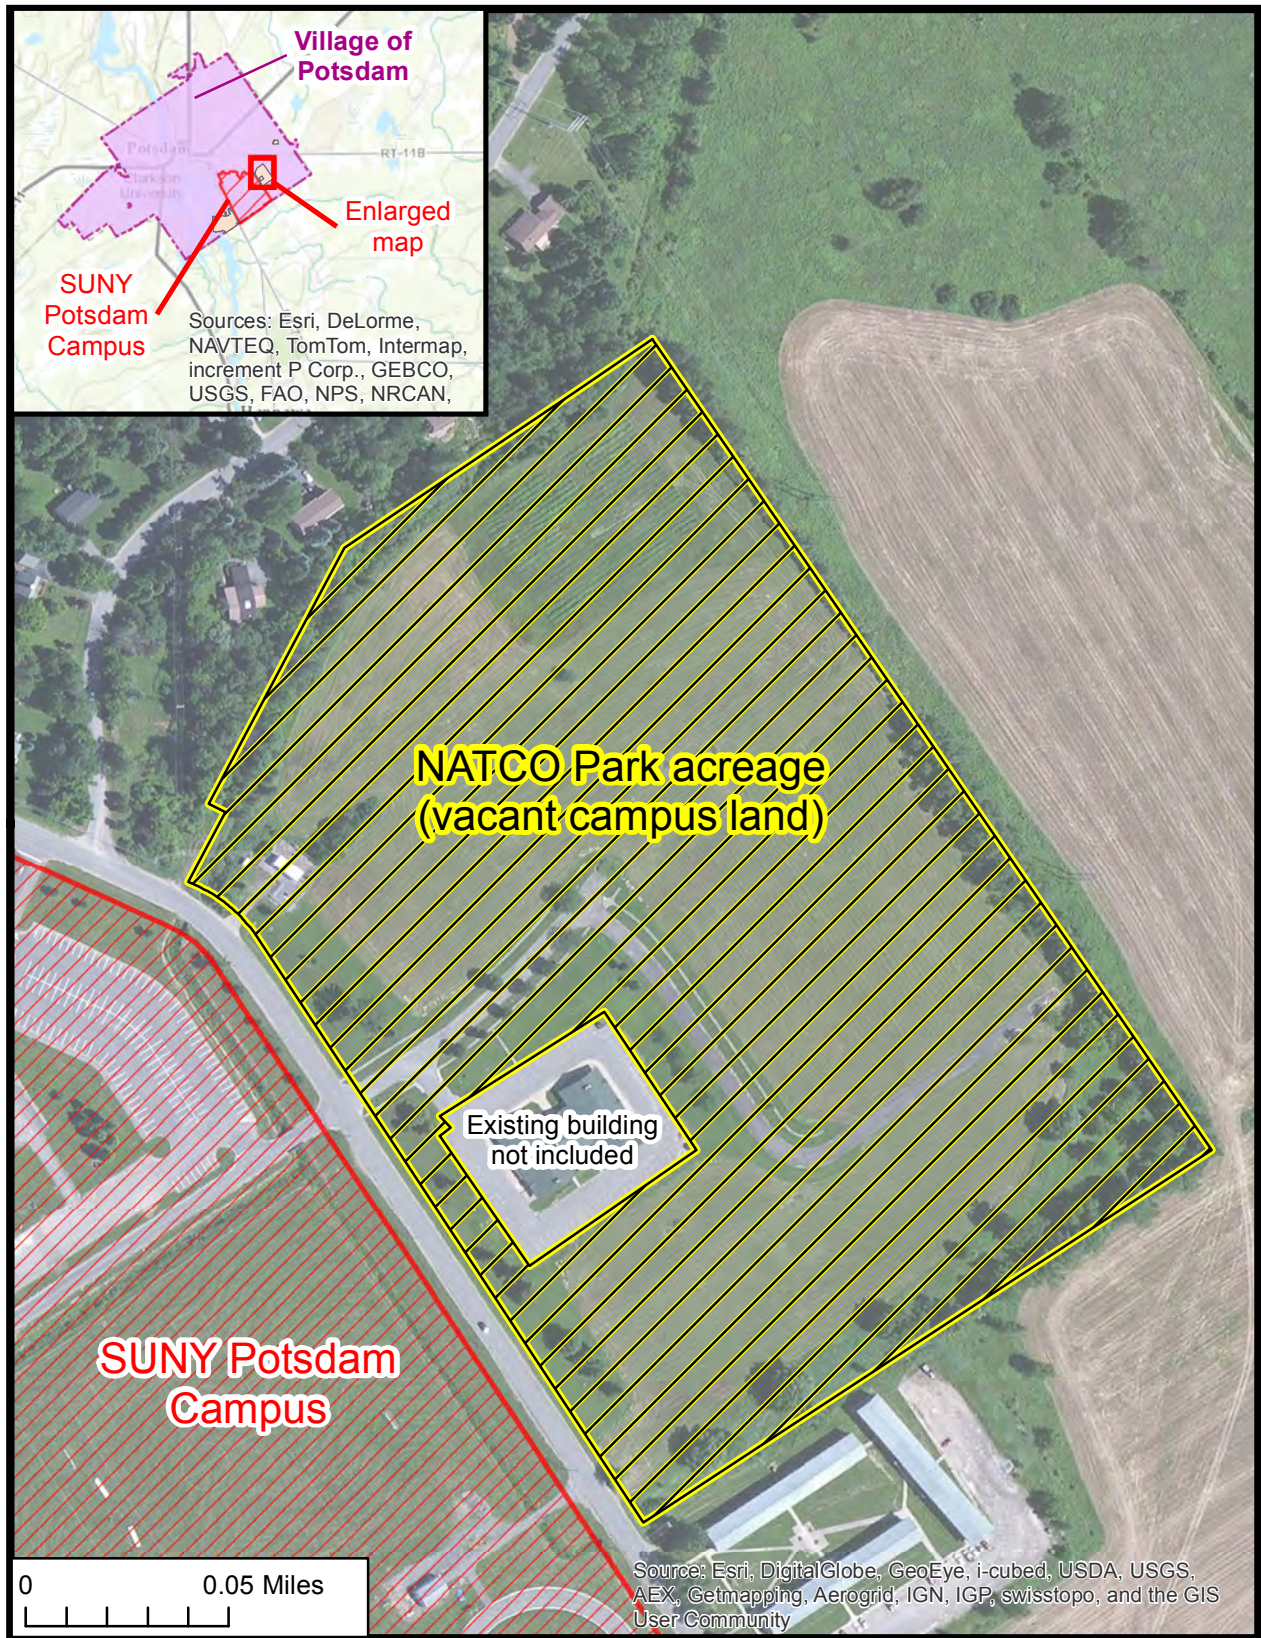

SUNY Potsdam, START-UP NY: Regional Map

SUNY Potsdam, START-UP NY: Parcels in the Village of Potsdam

- ★ Vacant building (or portion thereof)
- Off-campus land
- ▨ Vacant campus land
- ▨ SUNY Potsdam Campus
- Village of Potsdam

SUNY Potsdam, START-UP NY: Lehman Park (vacant campus land; 64.083-1-1)

- ★ Vacant building (or portion thereof)
- ▨ Vacant campus land
- ▨ SUNY Potsdam Campus
- ▨ Village of Potsdam

SUNY Potsdam, START-UP NY: NATCO Park (vacant campus land; 64.068-3-22)

- Vacant building (or portion thereof)
- Vacant campus land
- SUNY Potsdam Campus
- Village of Potsdam

SUNY Potsdam, START-UP NY: SUNY Potsdam Office Space (64.068-3-11b)

★ Vacant building (or portion thereof)