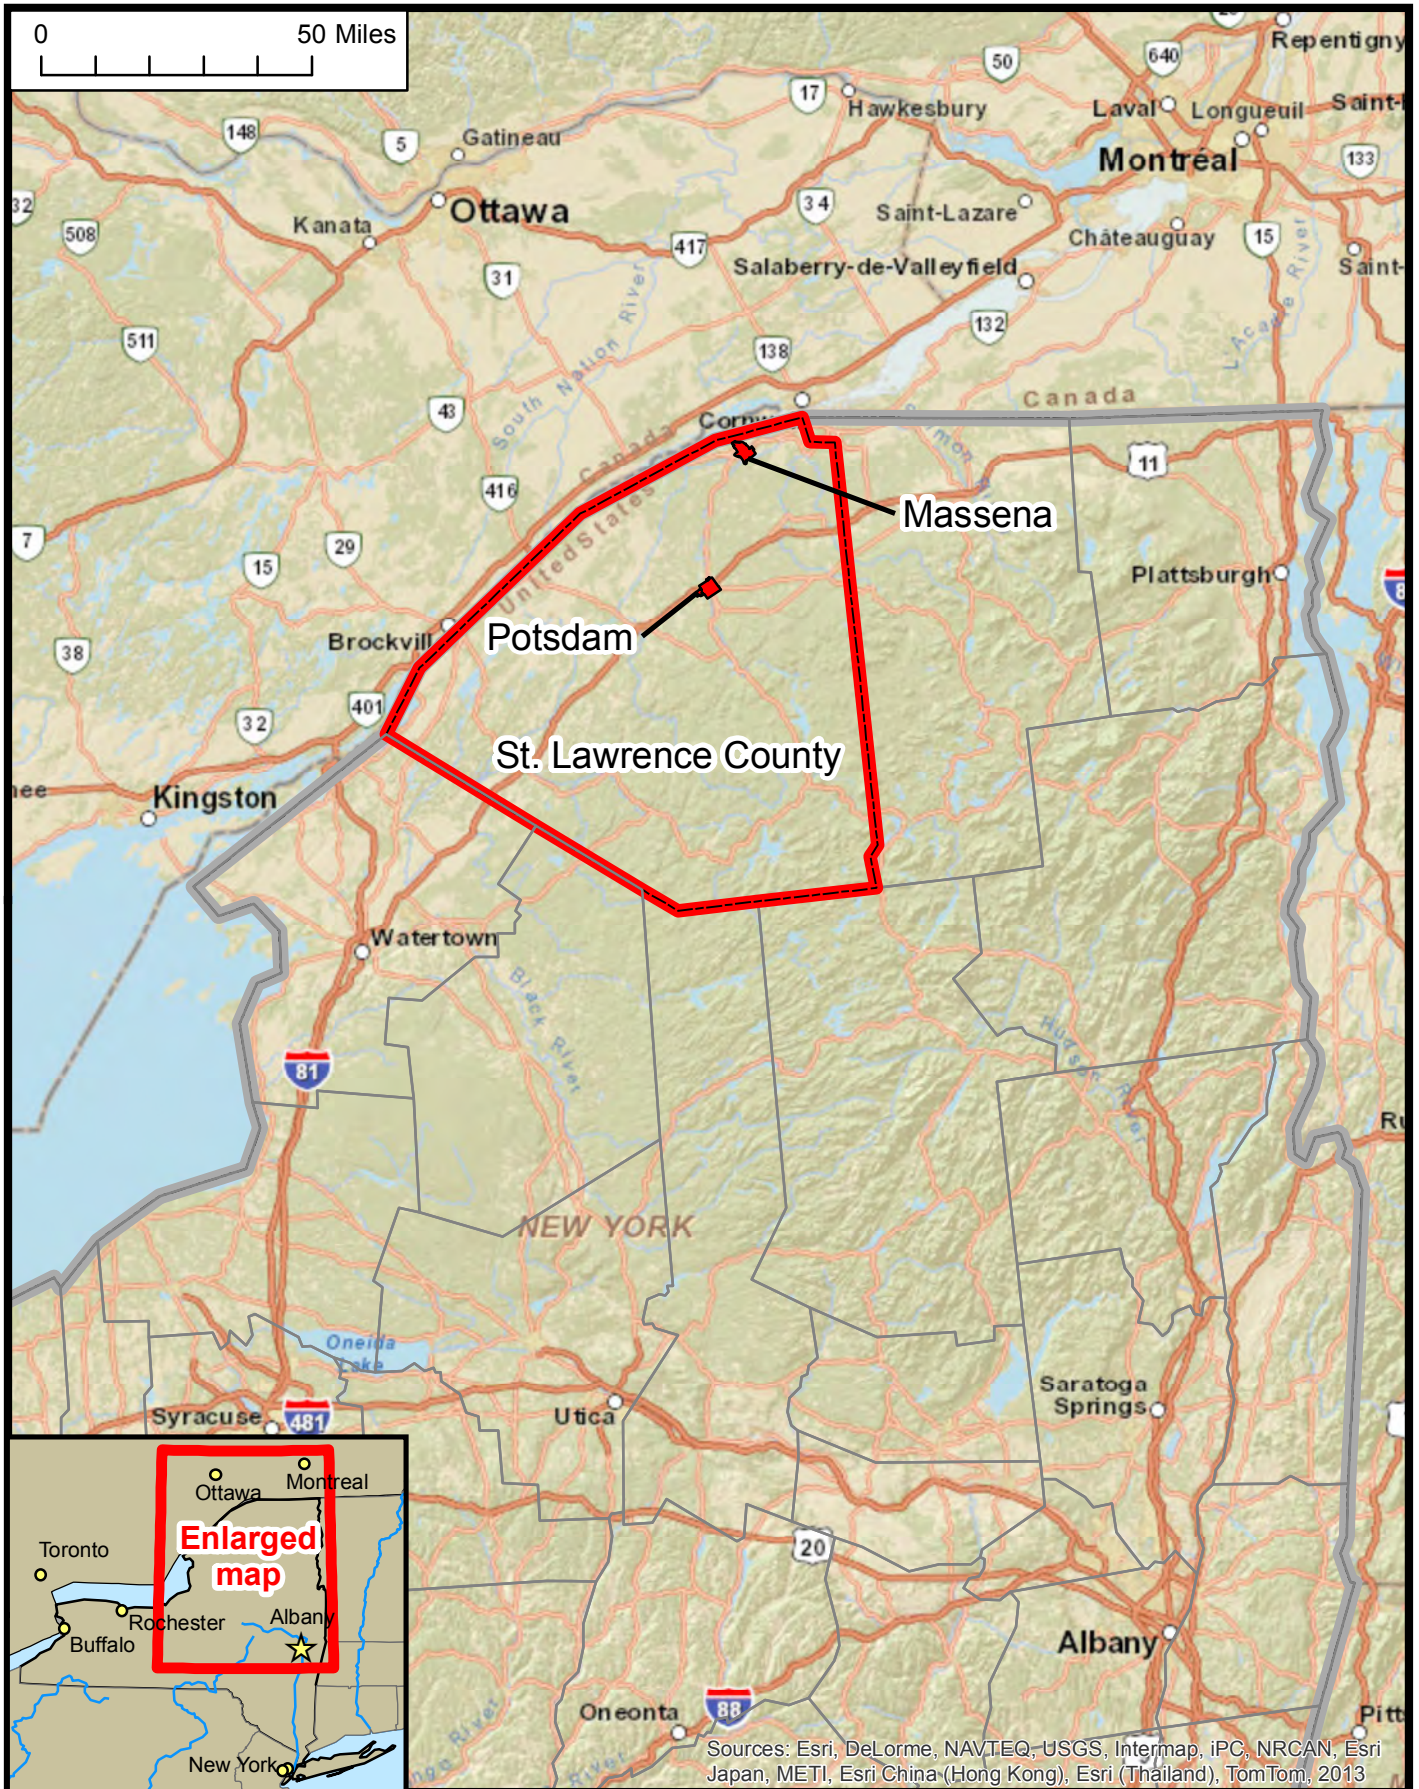

SUNY Potsdam, START-UP NY: Regional Map

SUNY Potsdam, START-UP NY: Parcels in the Village of Potsdam

- ★ Vacant building (or portion thereof)
- Off-campus land
- ▨ Vacant campus land
- ▨ SUNY Potsdam Campus
- Village of Potsdam

SUNY Potsdam, START-UP NY: Lehman Park (vacant campus land; 64.083-1-1)

- ★ Vacant building (or portion thereof)
- ▨ Vacant campus land
- ▨ SUNY Potsdam Campus
- ▨ Village of Potsdam

SUNY Potsdam, START-UP NY: NATCO Park (vacant campus land; 64.068-3-22)

- Vacant building (or portion thereof)
- Vacant campus land
- SUNY Potsdam Campus
- Village of Potsdam

SUNY Potsdam, START-UP NY: SUNY Potsdam Office Space (64.068-3-11b)

★ Vacant building (or portion thereof)