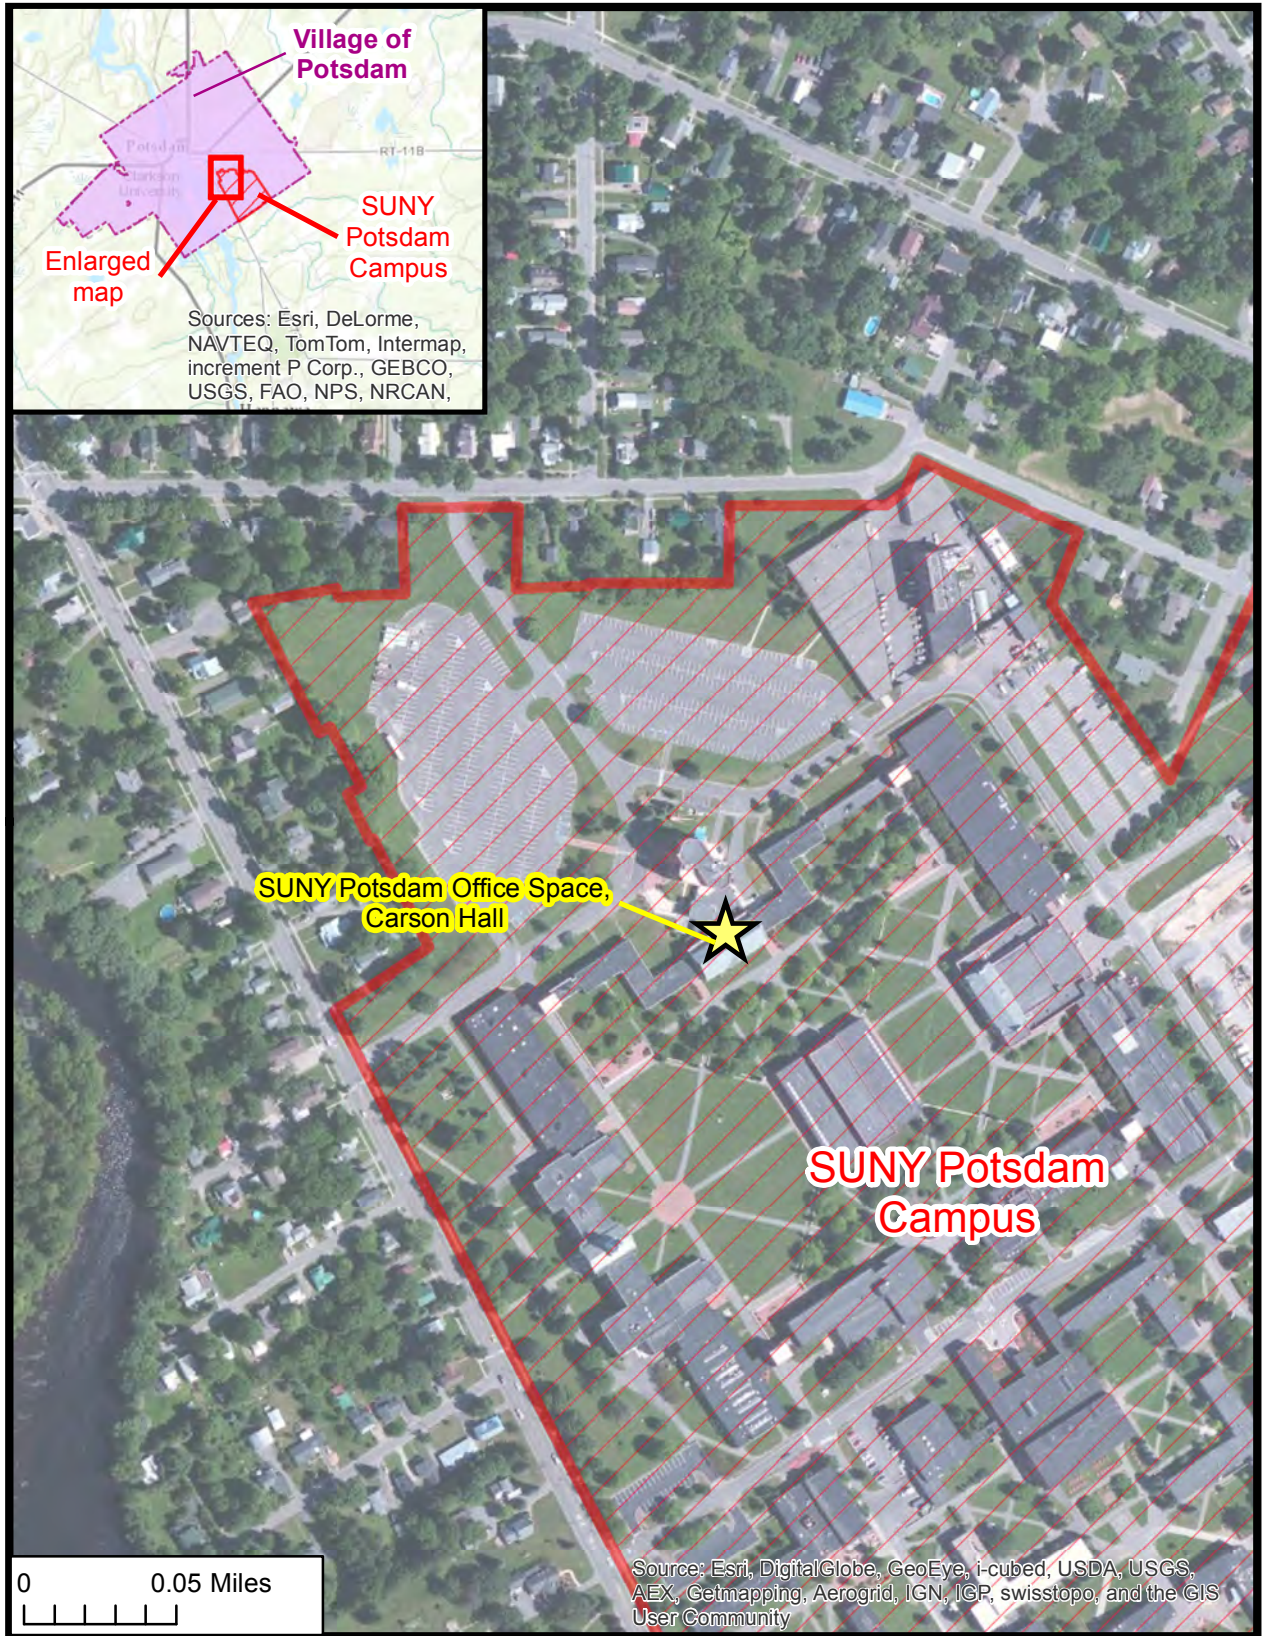

SUNY Potsdam, START-UP NY: Regional Map

SUNY Potsdam, START-UP NY: Parcels in the Village of Potsdam

- ★ Vacant building (or portion thereof)
- Off-campus land
- ▨ Vacant campus land
- ▨ SUNY Potsdam Campus
- Village of Potsdam

SUNY Potsdam, START-UP NY: Lehman Park (vacant campus land; 64.083-1-1)

- ★ Vacant building (or portion thereof)
- ▨ Vacant campus land
- ▨ SUNY Potsdam Campus
- ▨ Village of Potsdam

SUNY Potsdam, START-UP NY: NATCO Park (vacant campus land; 64.068-3-22)

- Vacant building (or portion thereof)
- Vacant campus land
- SUNY Potsdam Campus
- Village of Potsdam

SUNY Potsdam, START-UP NY: SUNY Potsdam Office Space (64.068-3-11b)

★ Vacant building (or portion thereof)

 SUNY Potsdam Campus

 Village of Potsdam

SUNY Potsdam, START-UP NY: Lot 6, Potsdam Commerce Park (64.060-2-35)

★ Vacant building (or portion thereof)

Off-campus land

SUNY Potsdam Campus

Village of Potsdam