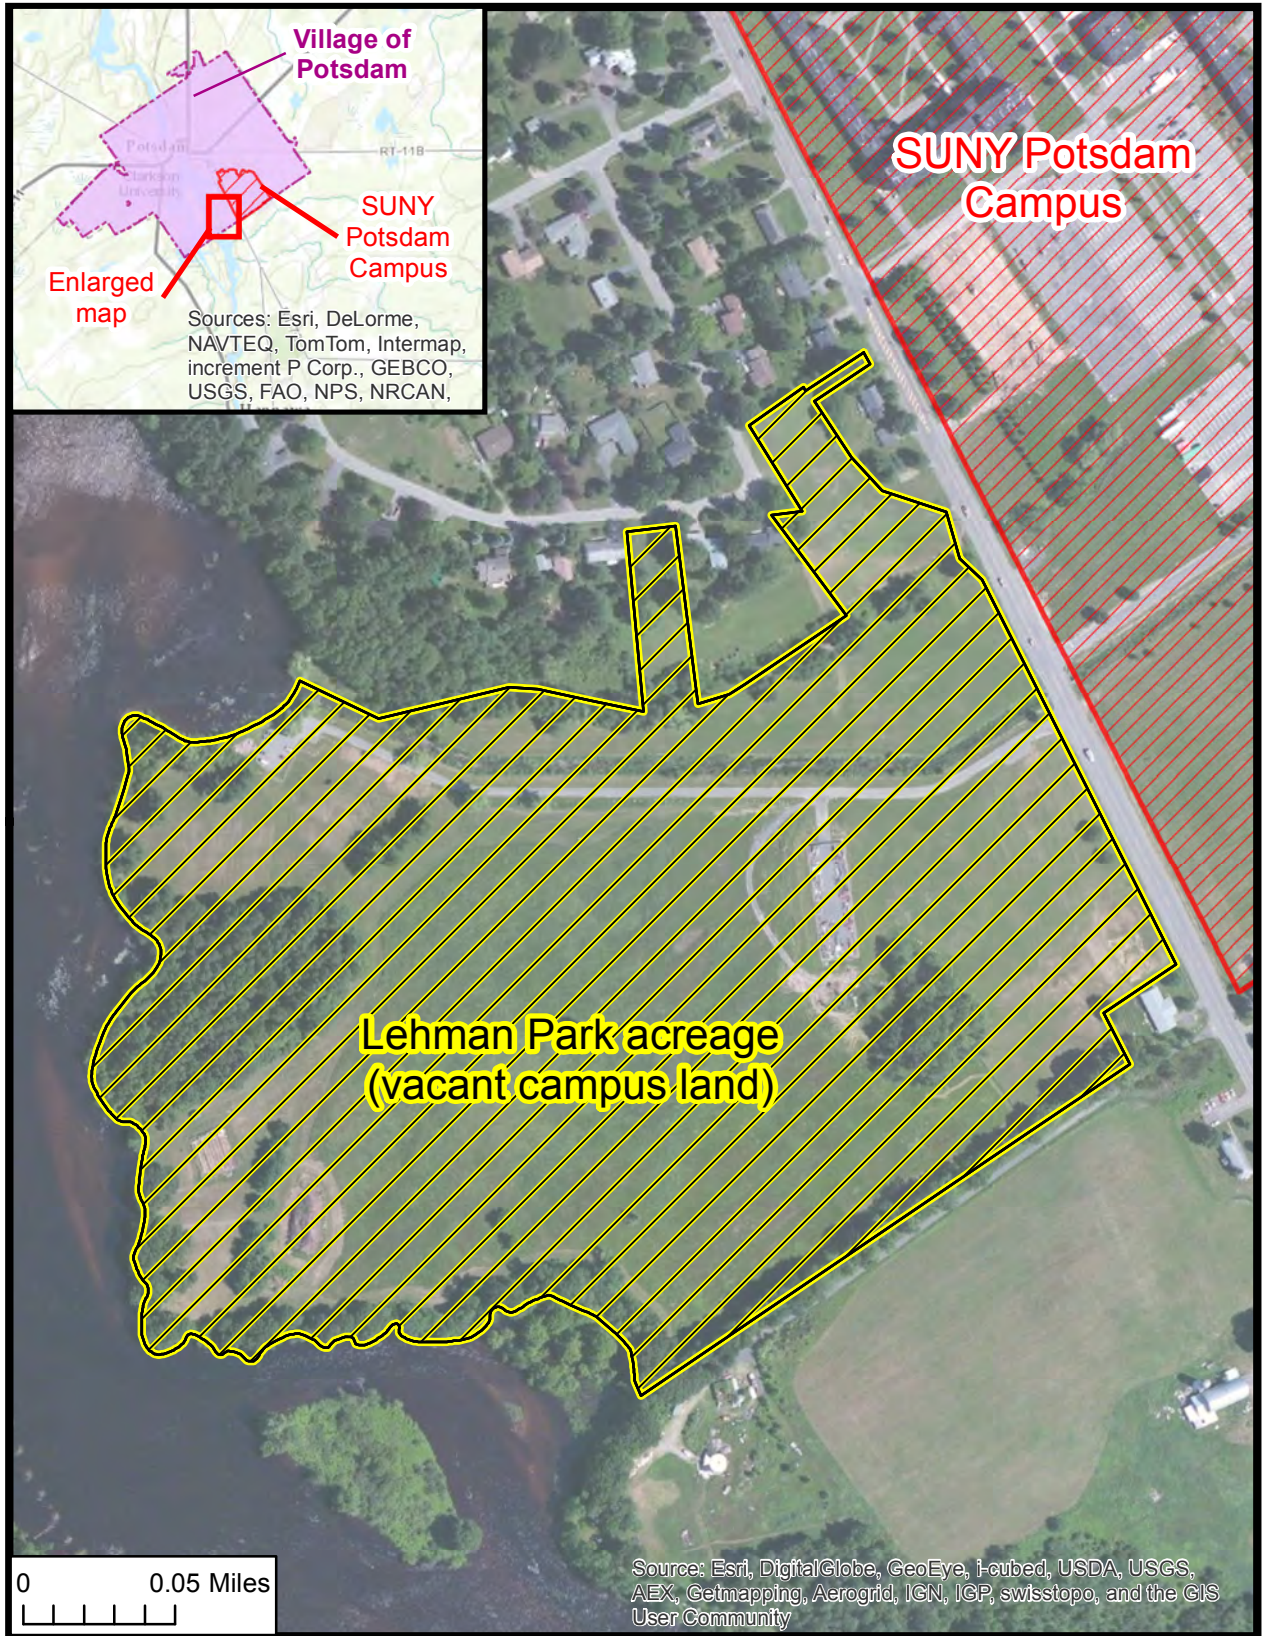

SUNY Potsdam, START-UP NY: Regional Map

SUNY Potsdam, START-UP NY: Parcels in the Village of Potsdam

- ★ Vacant building (or portion thereof)
- Off-campus land
- ▨ Vacant campus land
- ▨ SUNY Potsdam Campus
- Village of Potsdam

SUNY Potsdam, START-UP NY: Lehman Park (vacant campus land; 64.083-1-1)

- ★ Vacant building (or portion thereof)
- ▨ Vacant campus land
- ▨ SUNY Potsdam Campus
- ▨ Village of Potsdam

SUNY Potsdam, START-UP NY: NATCO Park (vacant campus land; 64.068-3-22)

- Vacant building (or portion thereof)
- Vacant campus land
- SUNY Potsdam Campus
- Village of Potsdam

SUNY Potsdam, START-UP NY: SUNY Potsdam Office Space (64.068-3-11b)

★ Vacant building (or portion thereof)