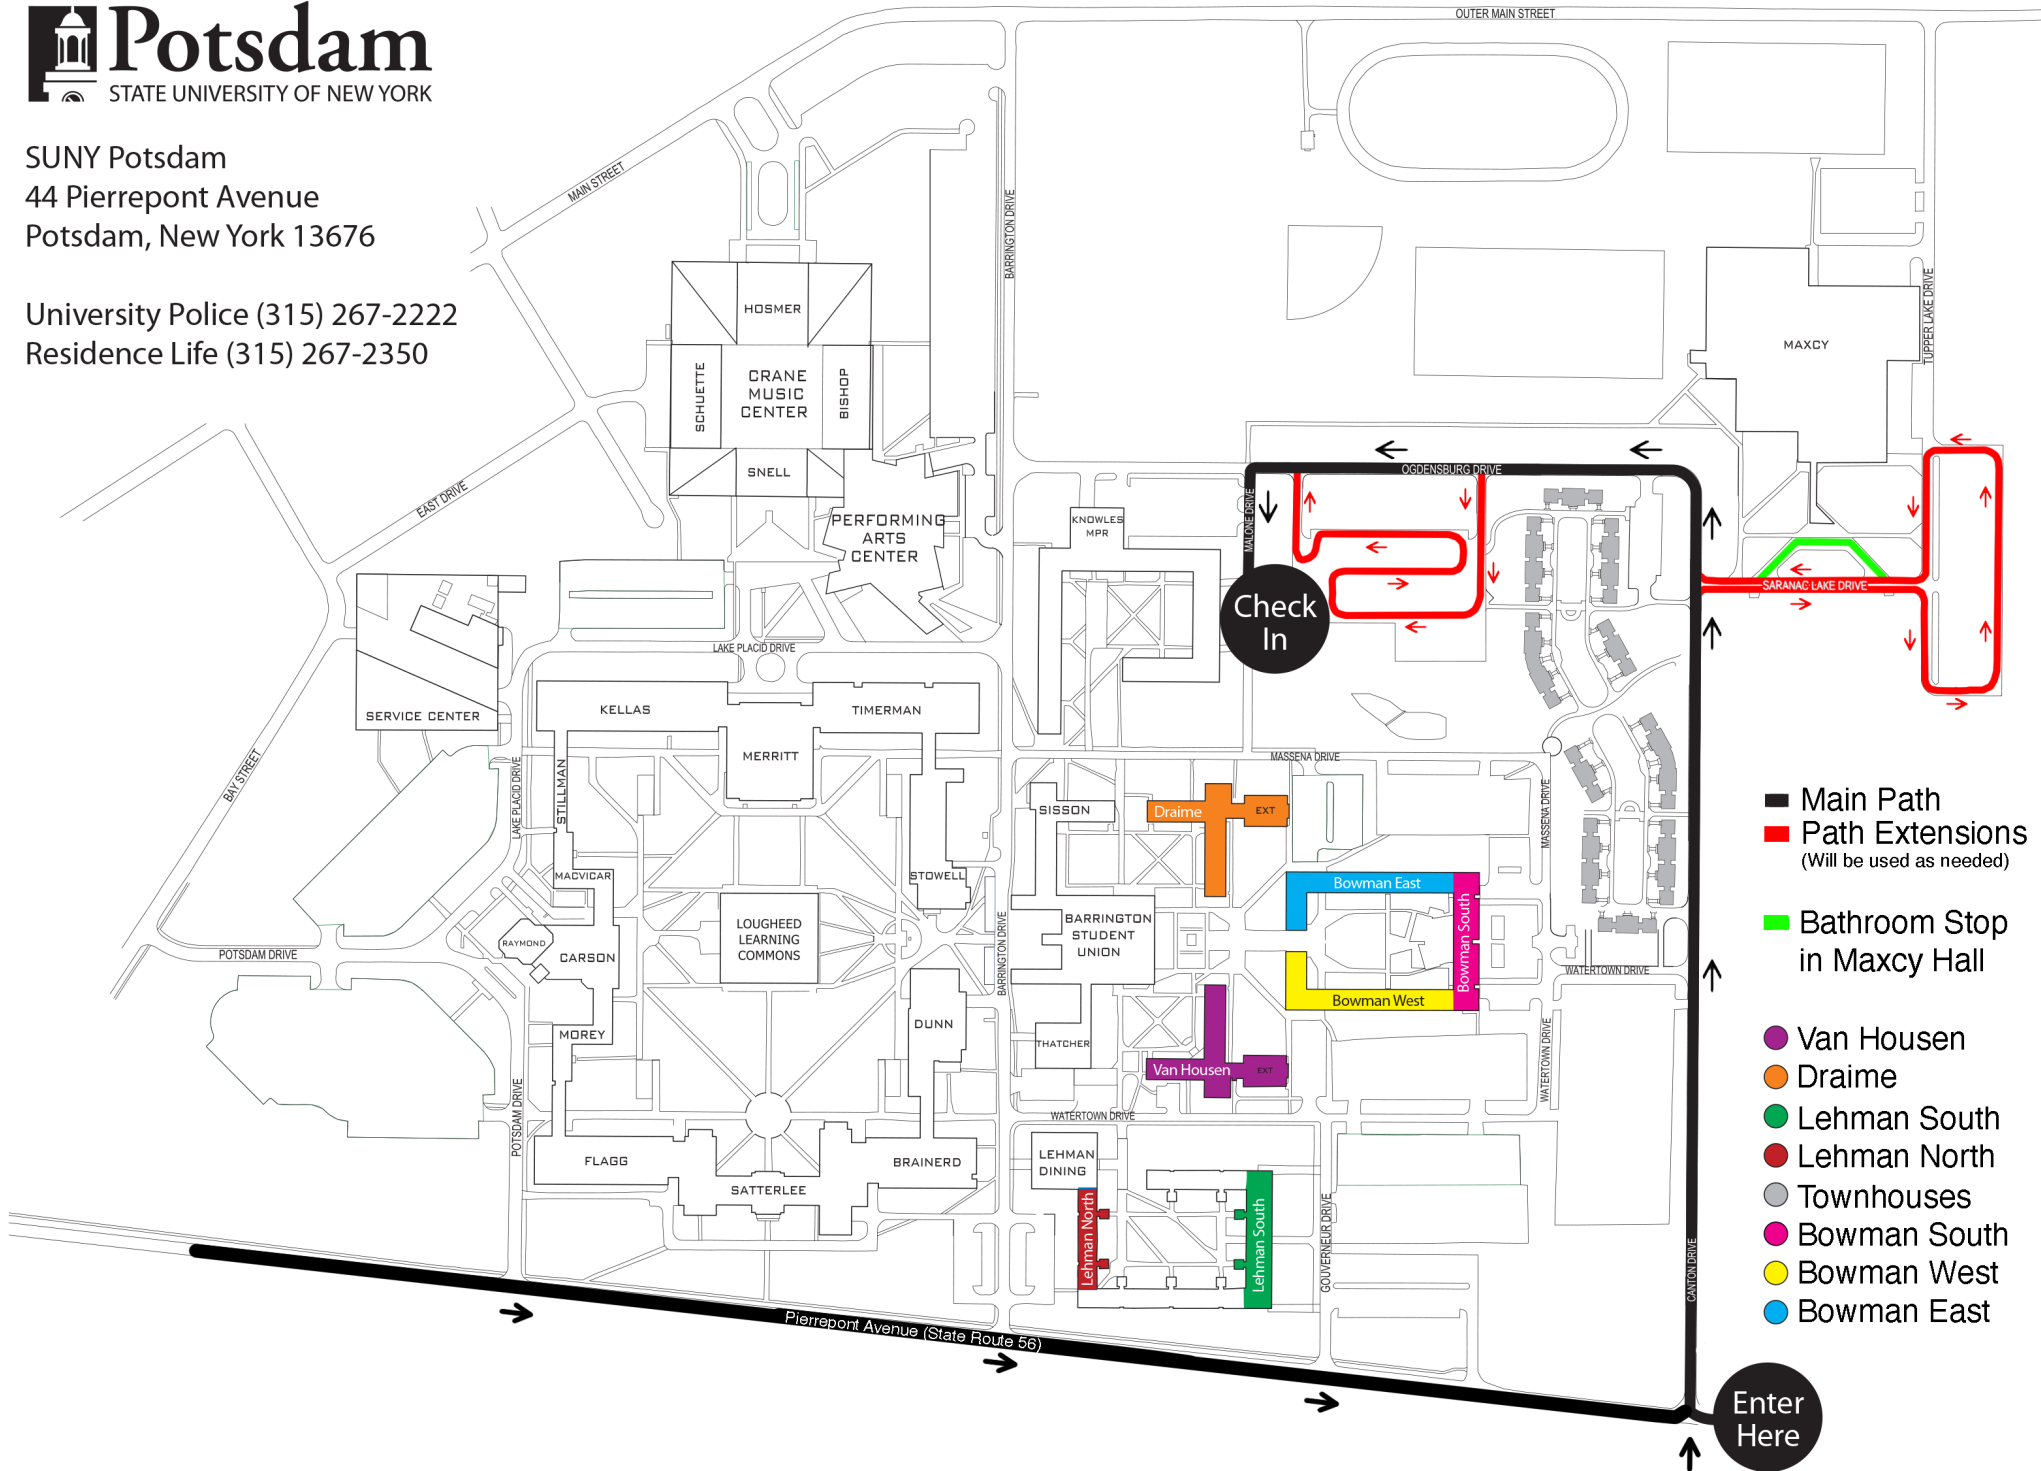

SUNY Potsdam  
 44 Pierrepont Avenue  
 Potsdam, New York 13676

University Police (315) 267-2222  
 Residence Life (315) 267-2350

- Main Path
- Path Extensions  
(Will be used as needed)
- Bathroom Stop  
in Maxcy Hall
- Van Housen
- Draime
- Lehman South
- Lehman North
- Townhouses
- Bowman South
- Bowman West
- Bowman East