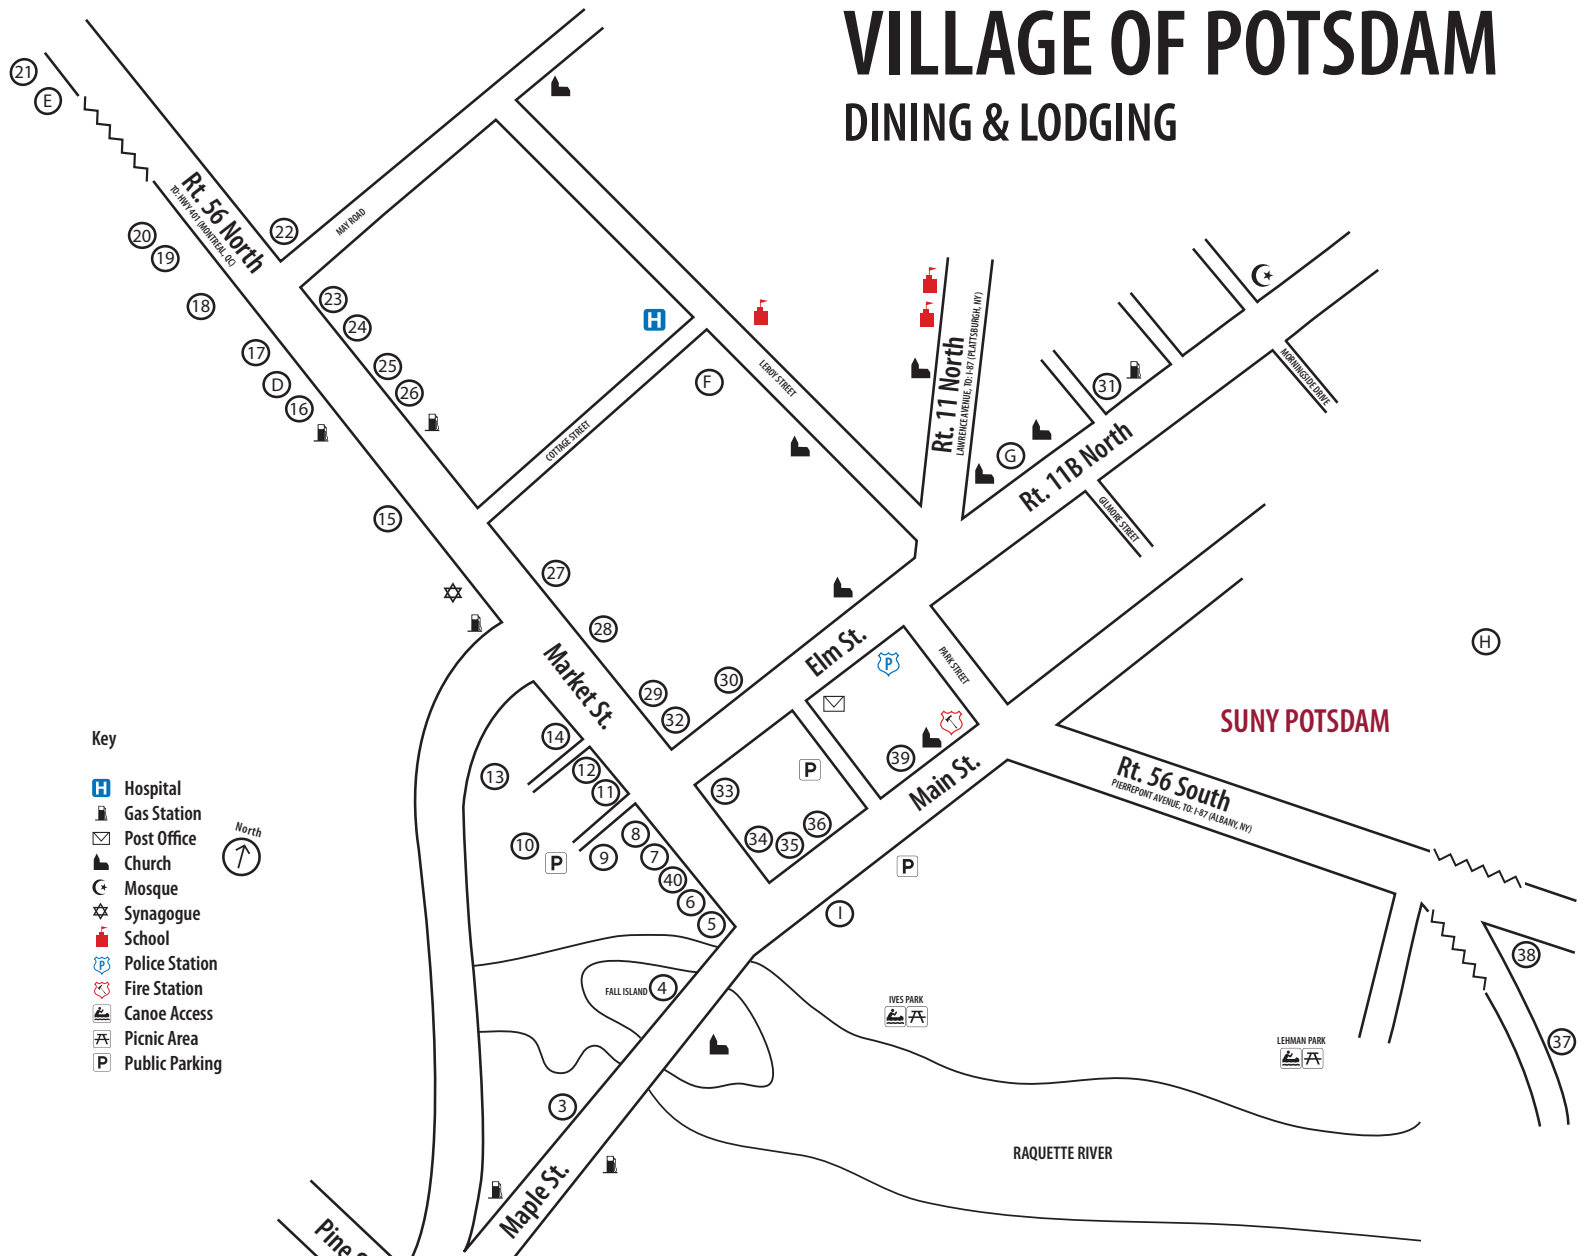

# VILLAGE OF POTSDAM

### Key

- Hospital
- Gas Station
- Post Office
- Church
- Mosque
- Synagogue
- School
- Police Station
- Fire Station
- Canoe Access
- Picnic Area
- Public Parking

### DINING

1. 1844 House
2. Eben's Hearth
3. Thai Cuisine Restaurant, 274-9088
4. Jernabi Coffeeshouse
5. Lee's Hawaiian Grill, 268-8888
6. Maxfields
7. The Bagelry, 265-9378\*
8. Jessie's Pizzeria, 265-9484\*
9. Cactus Grill & Cantina
10. The Village Diner
11. 3 Bears Gluten Free Bakery & Café
12. McDuff's Pub
13. Mama Lucia, 265-0475
14. Jreck Subs
15. 1/2 Ton's Bar & Grill
16. Taco Bell (coming soon)
17. McDonald's
18. Asian Buffet & Mongolian Grill
19. Ponderosa Steakhouse
20. Domino's Pizza, 265-7500\*
21. Lobster House
22. Subway
23. Burger King
24. Arby's

25. Foxy Roxy's Diner
26. Dunkin Donuts
27. A-1 Oriental Kitchen, 265-6666\*
28. Pizza Hut, 265-2016\*
29. Hot Tamale
30. Between the Buns   
& Bourbon Barrel BBQ
31. Quizno's
32. First Crush Bistro, 265-9463
33. Little Italy, 265-5500
34. Sergi's Italian Restaurant, 265-3420\*
35. Park Bros Coffee
36. Chilly Delight
37. Jake's on the Water
38. Barking Dog Saloon