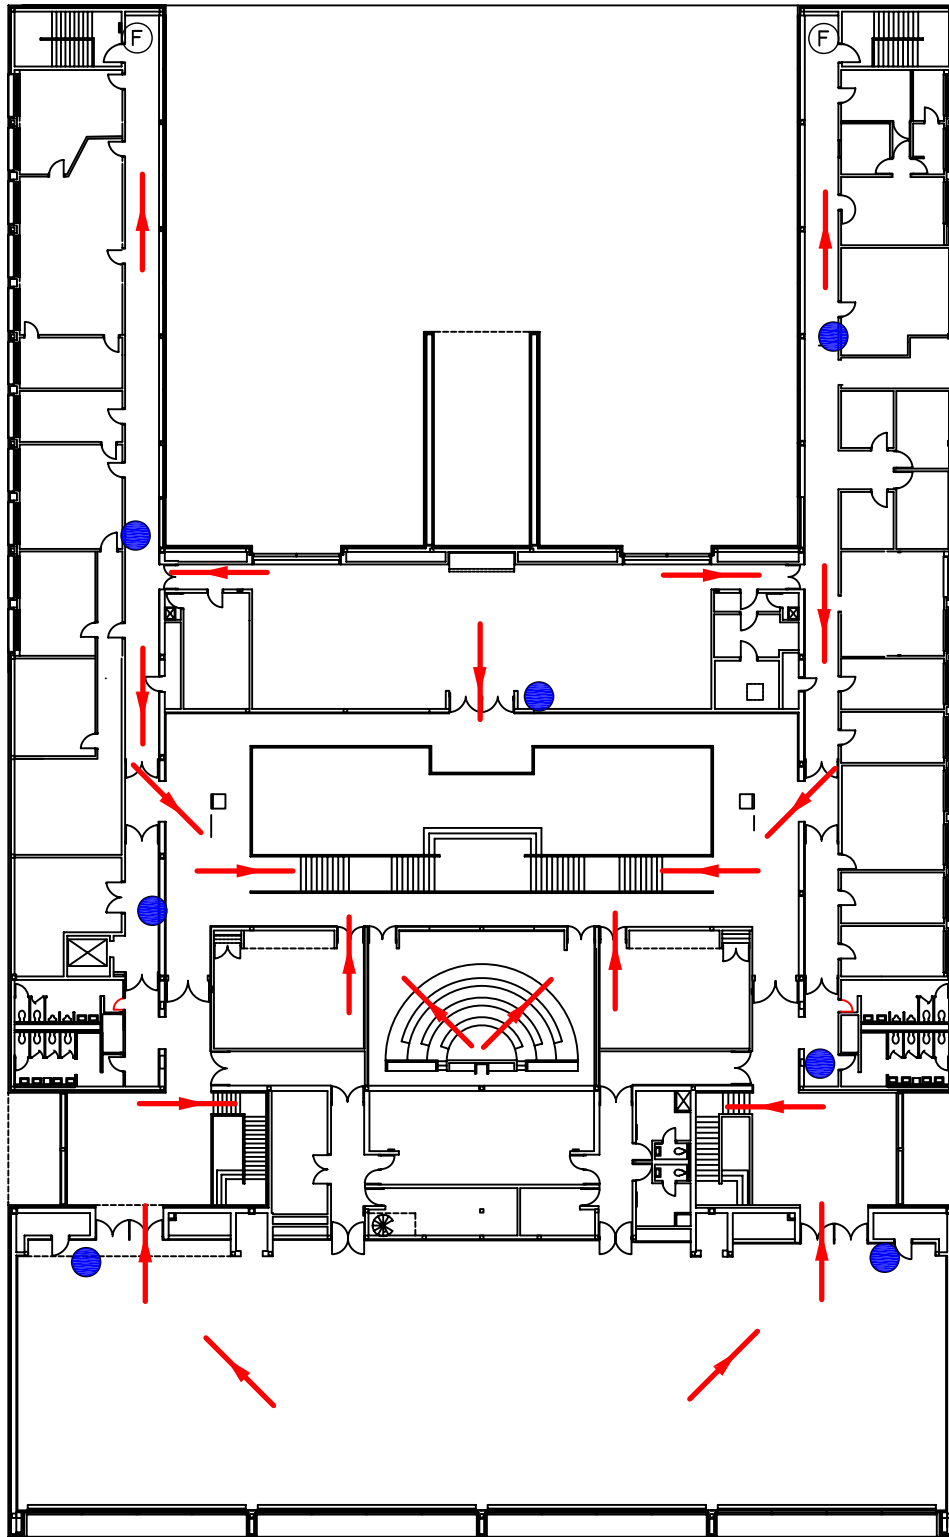

LEGEND	
	PRIMARY EGRESS PATH
	FIRE ALARM CONTROL PANEL
	PORTABLE FIRE EXTINGUISHER
	FIRE ALARM PULL STATION

BARRINGTON BASEMENT

A1

Minerva's Plaza/Stowell

A2

SU South Plaza

BARRINGTON

1ST FLOOR

LEGEND	
	EXIT
	PRIMARY EGRESS PATH
	FIRE ALARM PULL STATION
	PORTABLE FIRE EXTINGUISHER
	FIRE ALARM ANNUNCIATOR PANEL
	SECONDARY ASSEMBLY POINT
	PRIMARY ASSEMBLY POINT

LEGEND	
	PRIMARY EGRESS PATH
	FIRE ALARM PULL STATION
	PORTABLE FIRE EXTINGUISHER