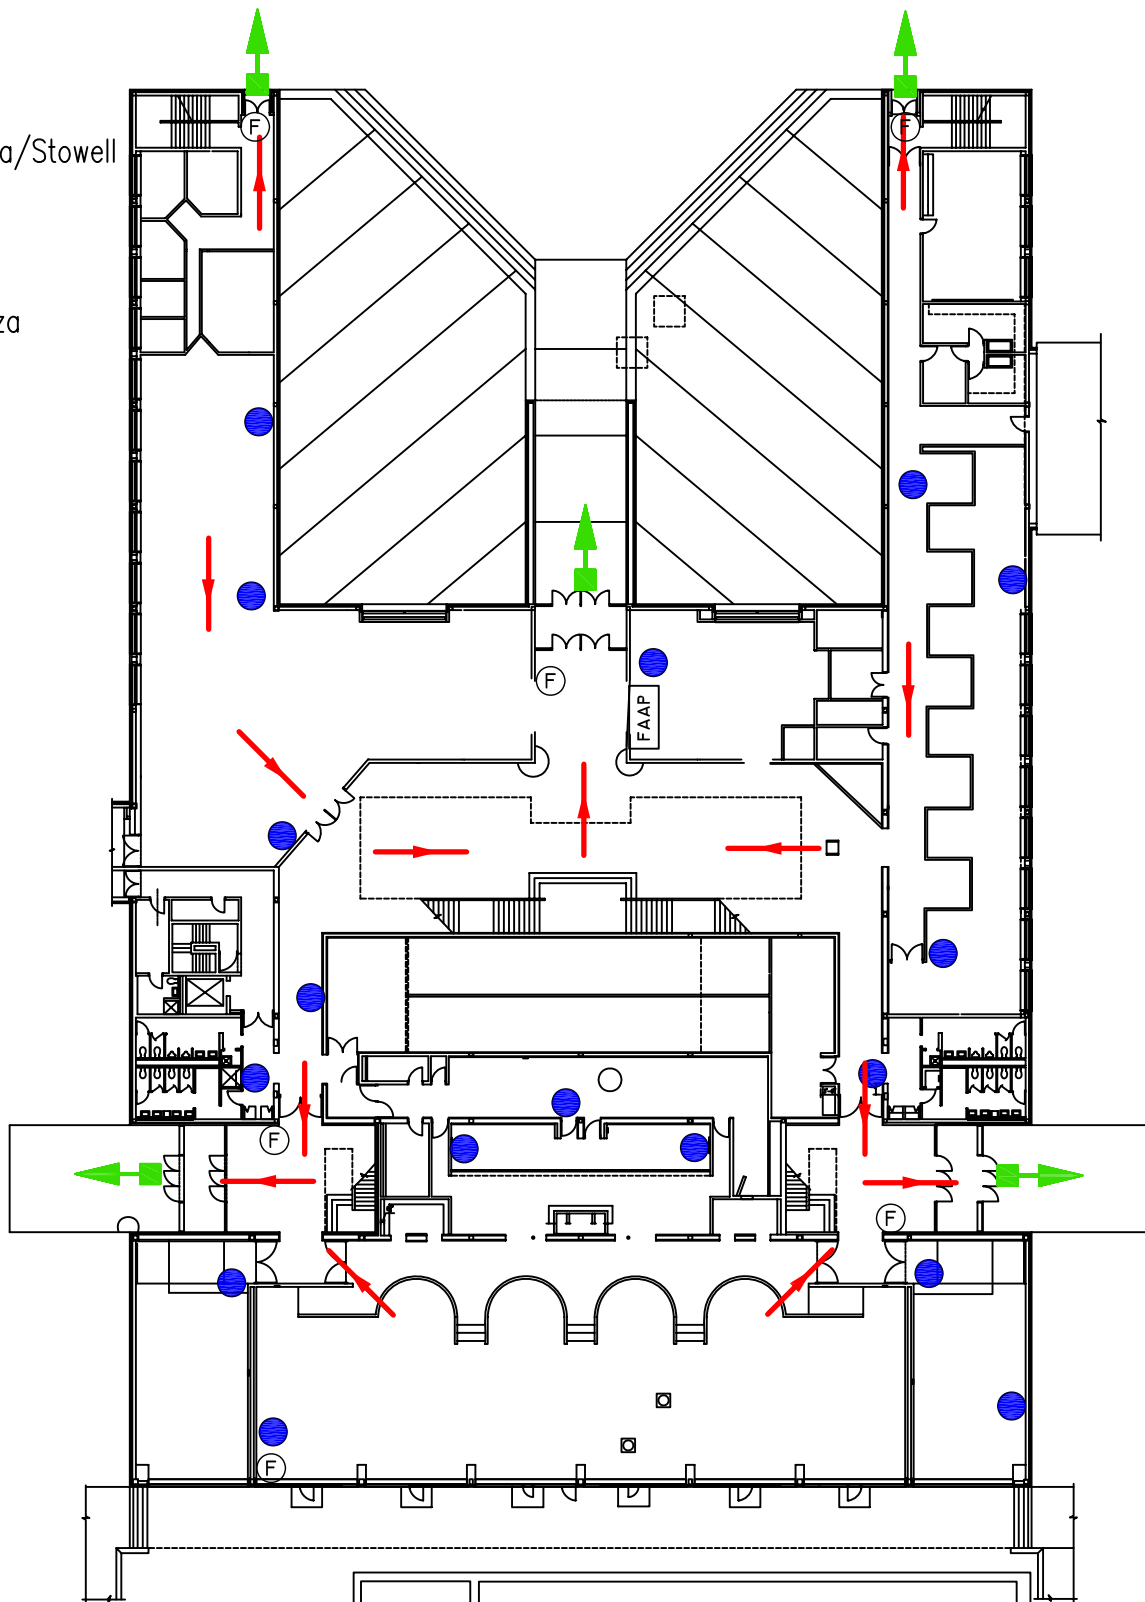

LEGEND	
	PRIMARY EGRESS PATH
	FIRE ALARM CONTROL PANEL
	PORTABLE FIRE EXTINGUISHER
	FIRE ALARM PULL STATION

BARRINGTON BASEMENT

A1

Minerva's Plaza/Stowell

A2

SU South Plaza

BARRINGTON

1ST FLOOR

LEGEND	
	EXIT
	PRIMARY EGRESS PATH
	FIRE ALARM PULL STATION
	PORTABLE FIRE EXTINGUISHER
	FIRE ALARM ANNUNCIATOR PANEL
	SECONDARY ASSEMBLY POINT
	PRIMARY ASSEMBLY POINT

LEGEND	
	PRIMARY EGRESS PATH
	FIRE ALARM PULL STATION
	PORTABLE FIRE EXTINGUISHER