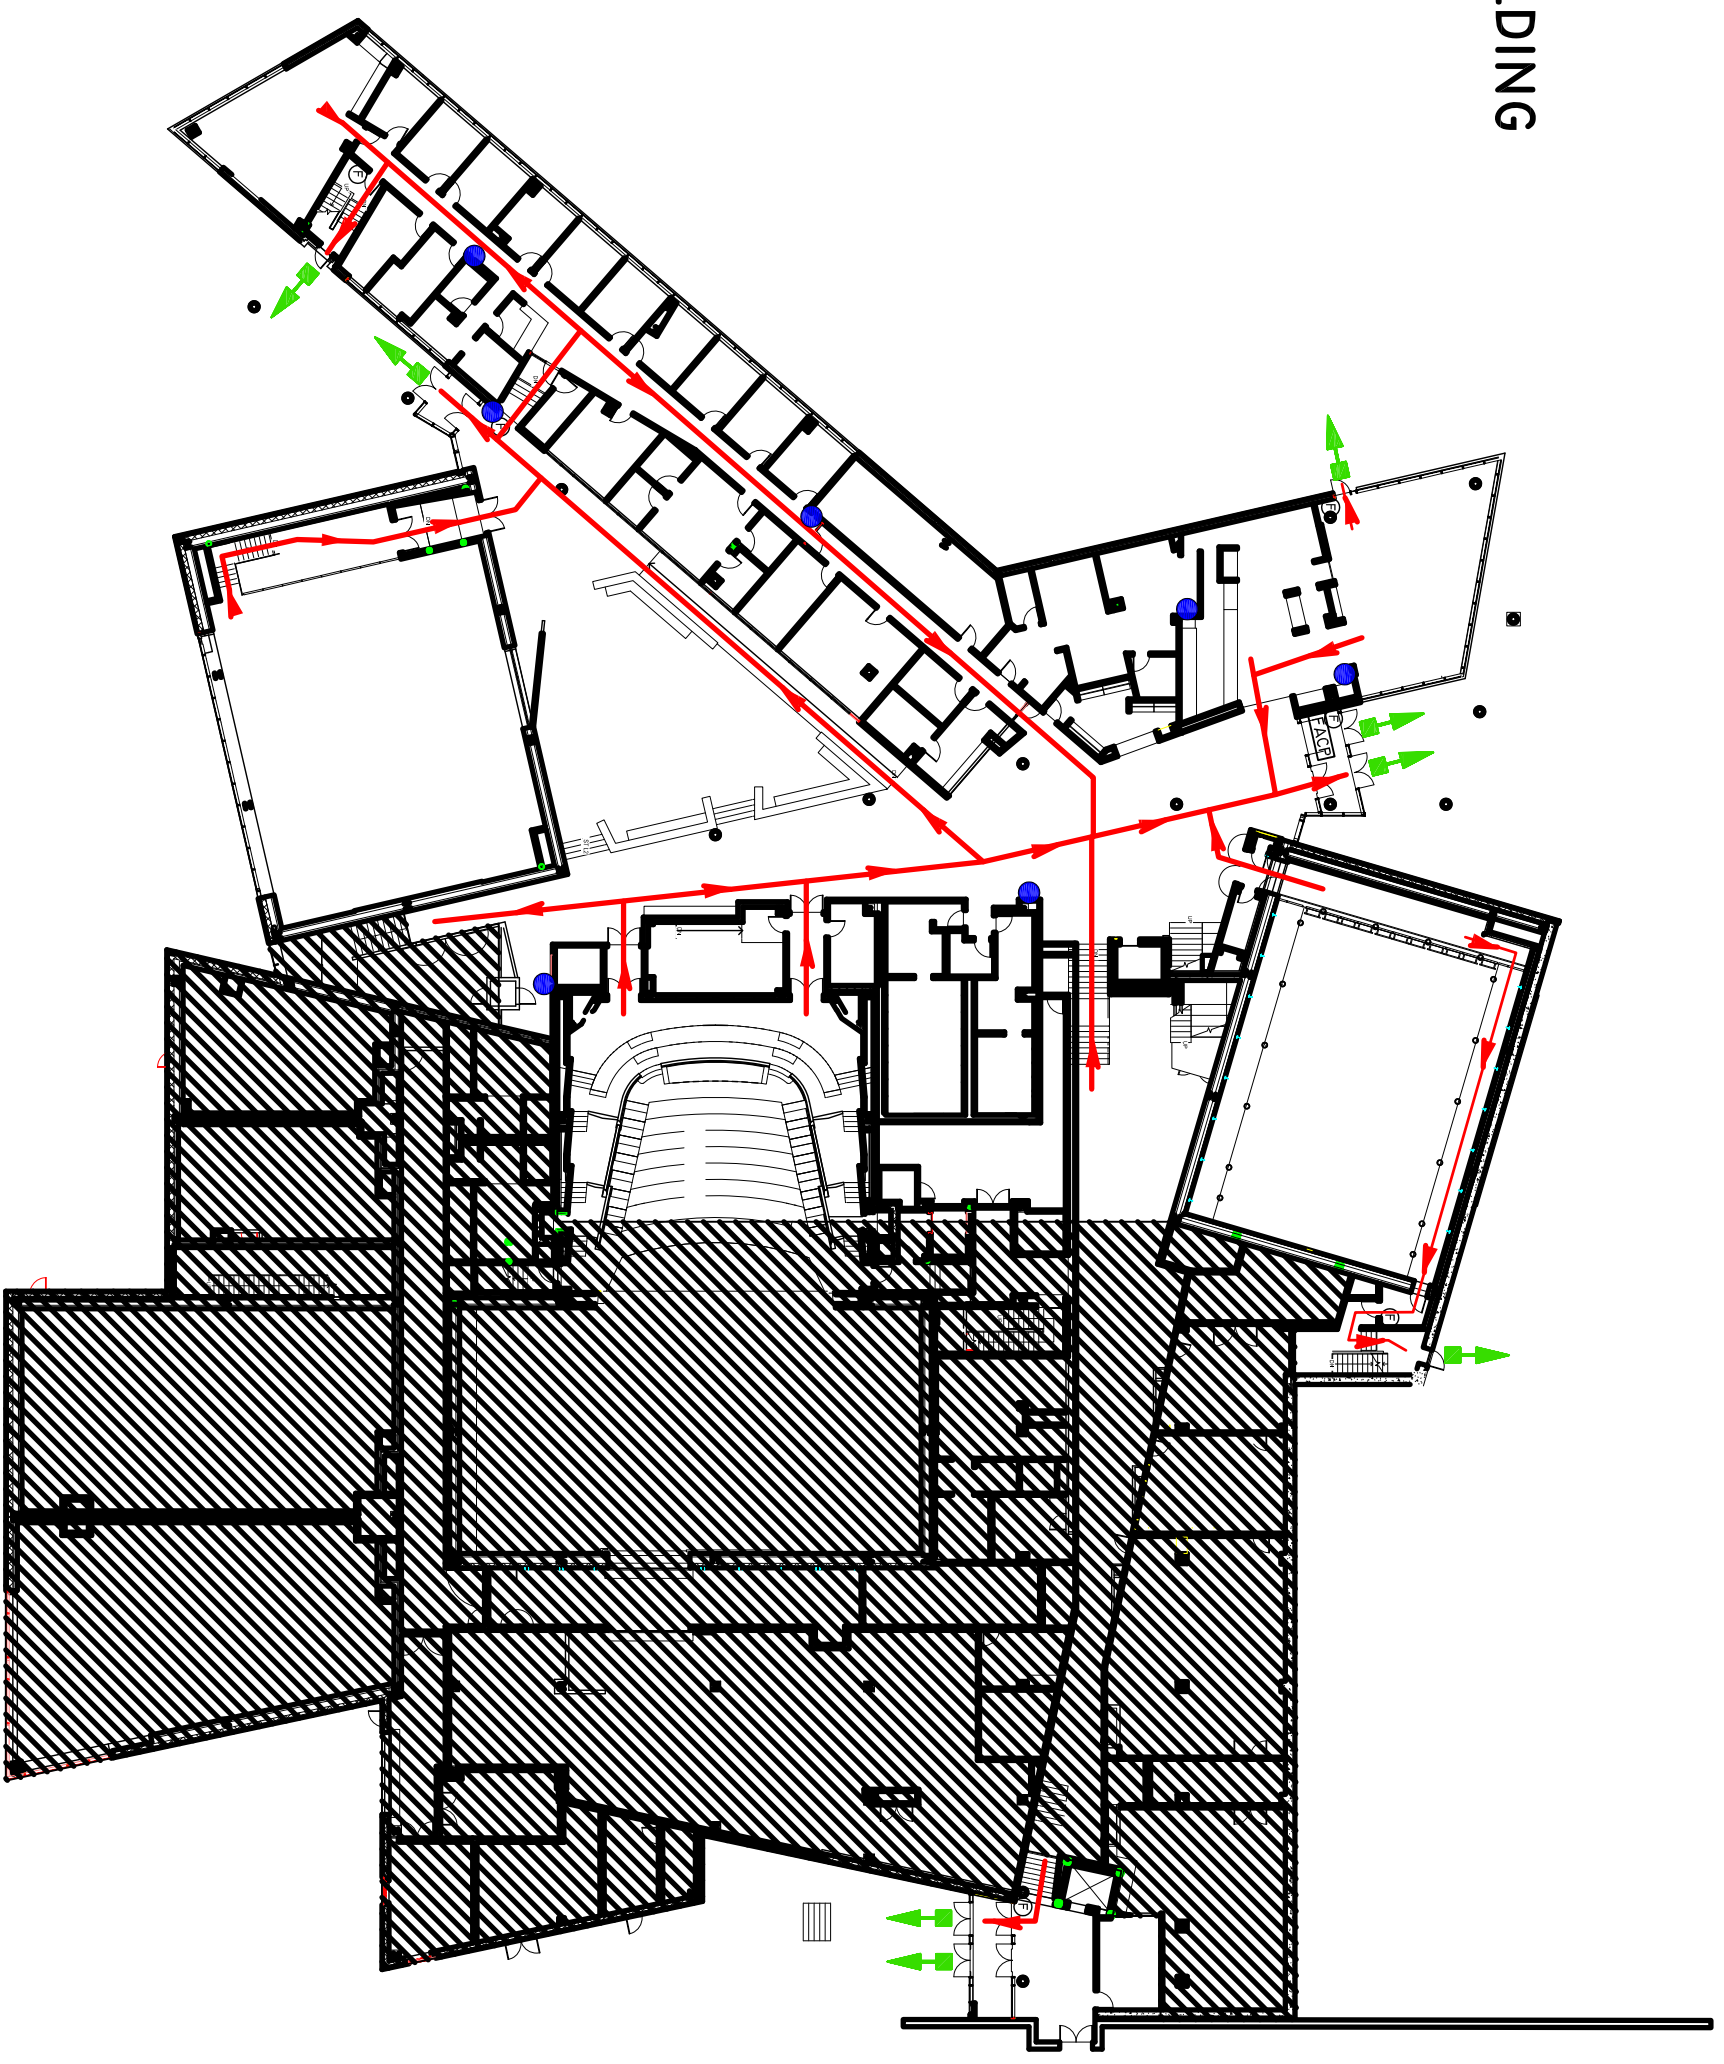

# PERFORMING ARTS BUILDING

## 1ST FLOOR UPPER

LEGEND	
	EXIT
	PRIMARY EGRESS PATH
	SECONDARY EGRESS PATH
	FIRE ALARM PULL STATION
	PORTABLE FIRE EXTINGUISHER
	FIRE ALARM CONTROL PANEL

TRUE NORTH  
PLAN NORTH