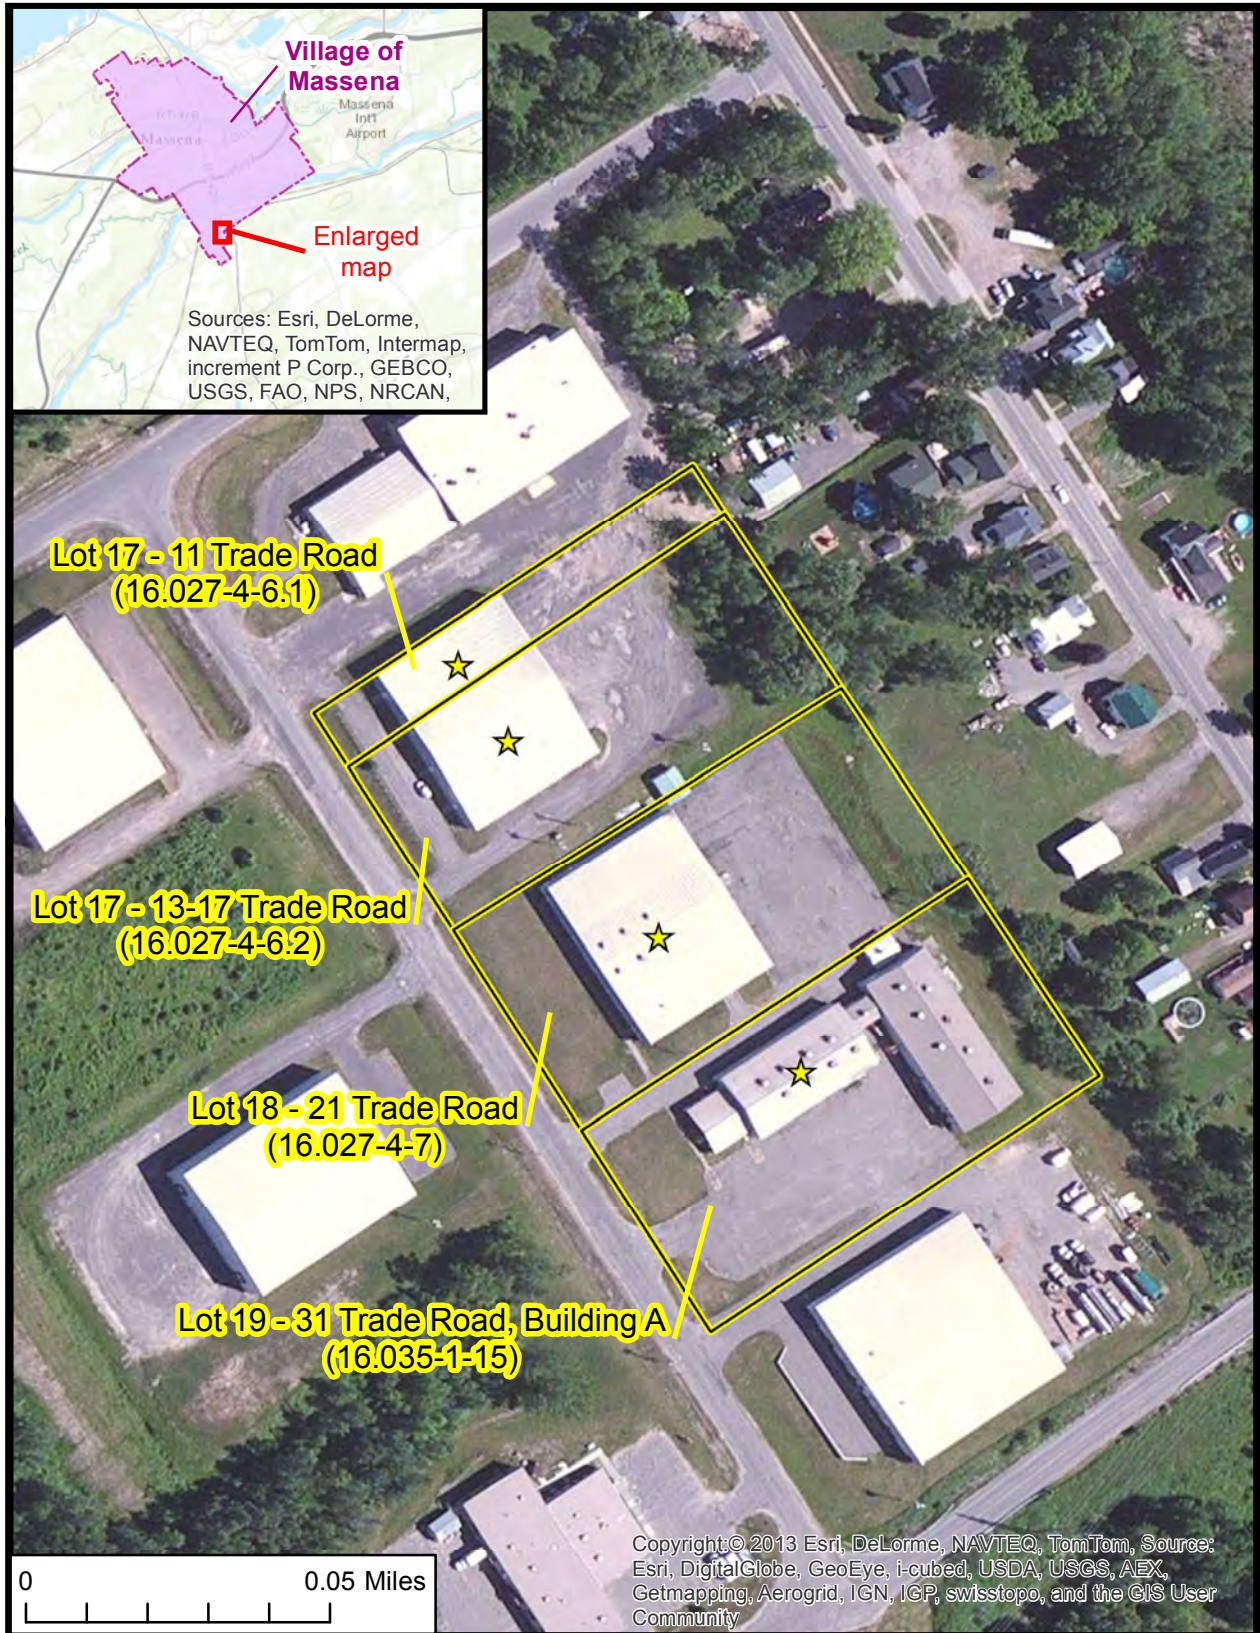

SUNY Potsdam, START-UP NY: Massena Industrial Park Parcels

☆ Vacant building (or portion thereof)

Off-campus land

Village of Massena