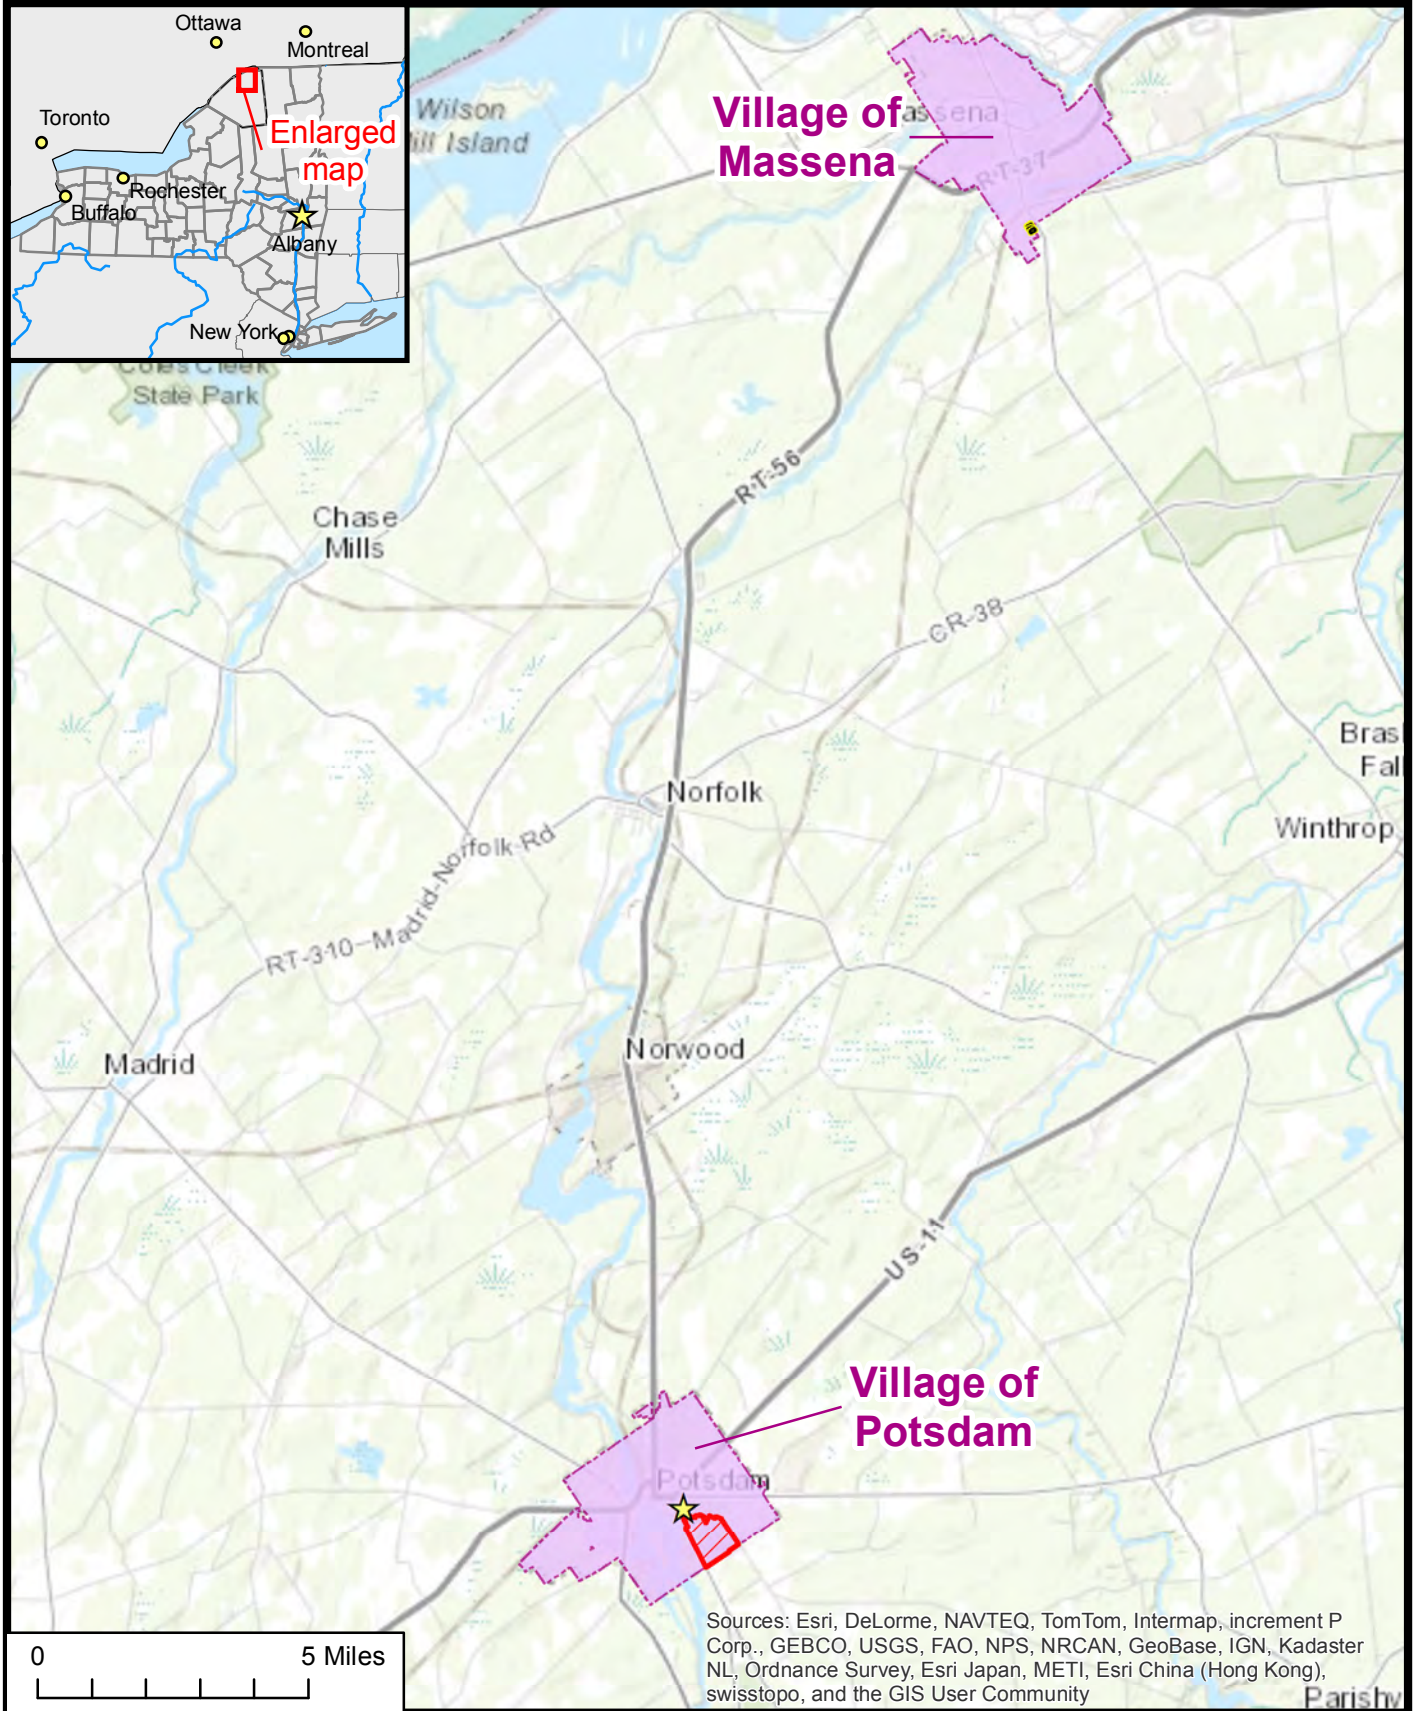

SUNY Potsdam, START-UP NY: Parcels in the Village of Massena

- ★ Vacant building (or portion thereof)
- Off-campus land
- ▨ Vacant campus land
- ▨ SUNY Potsdam Campus
- ▨ Villages of Potsdam and Massena