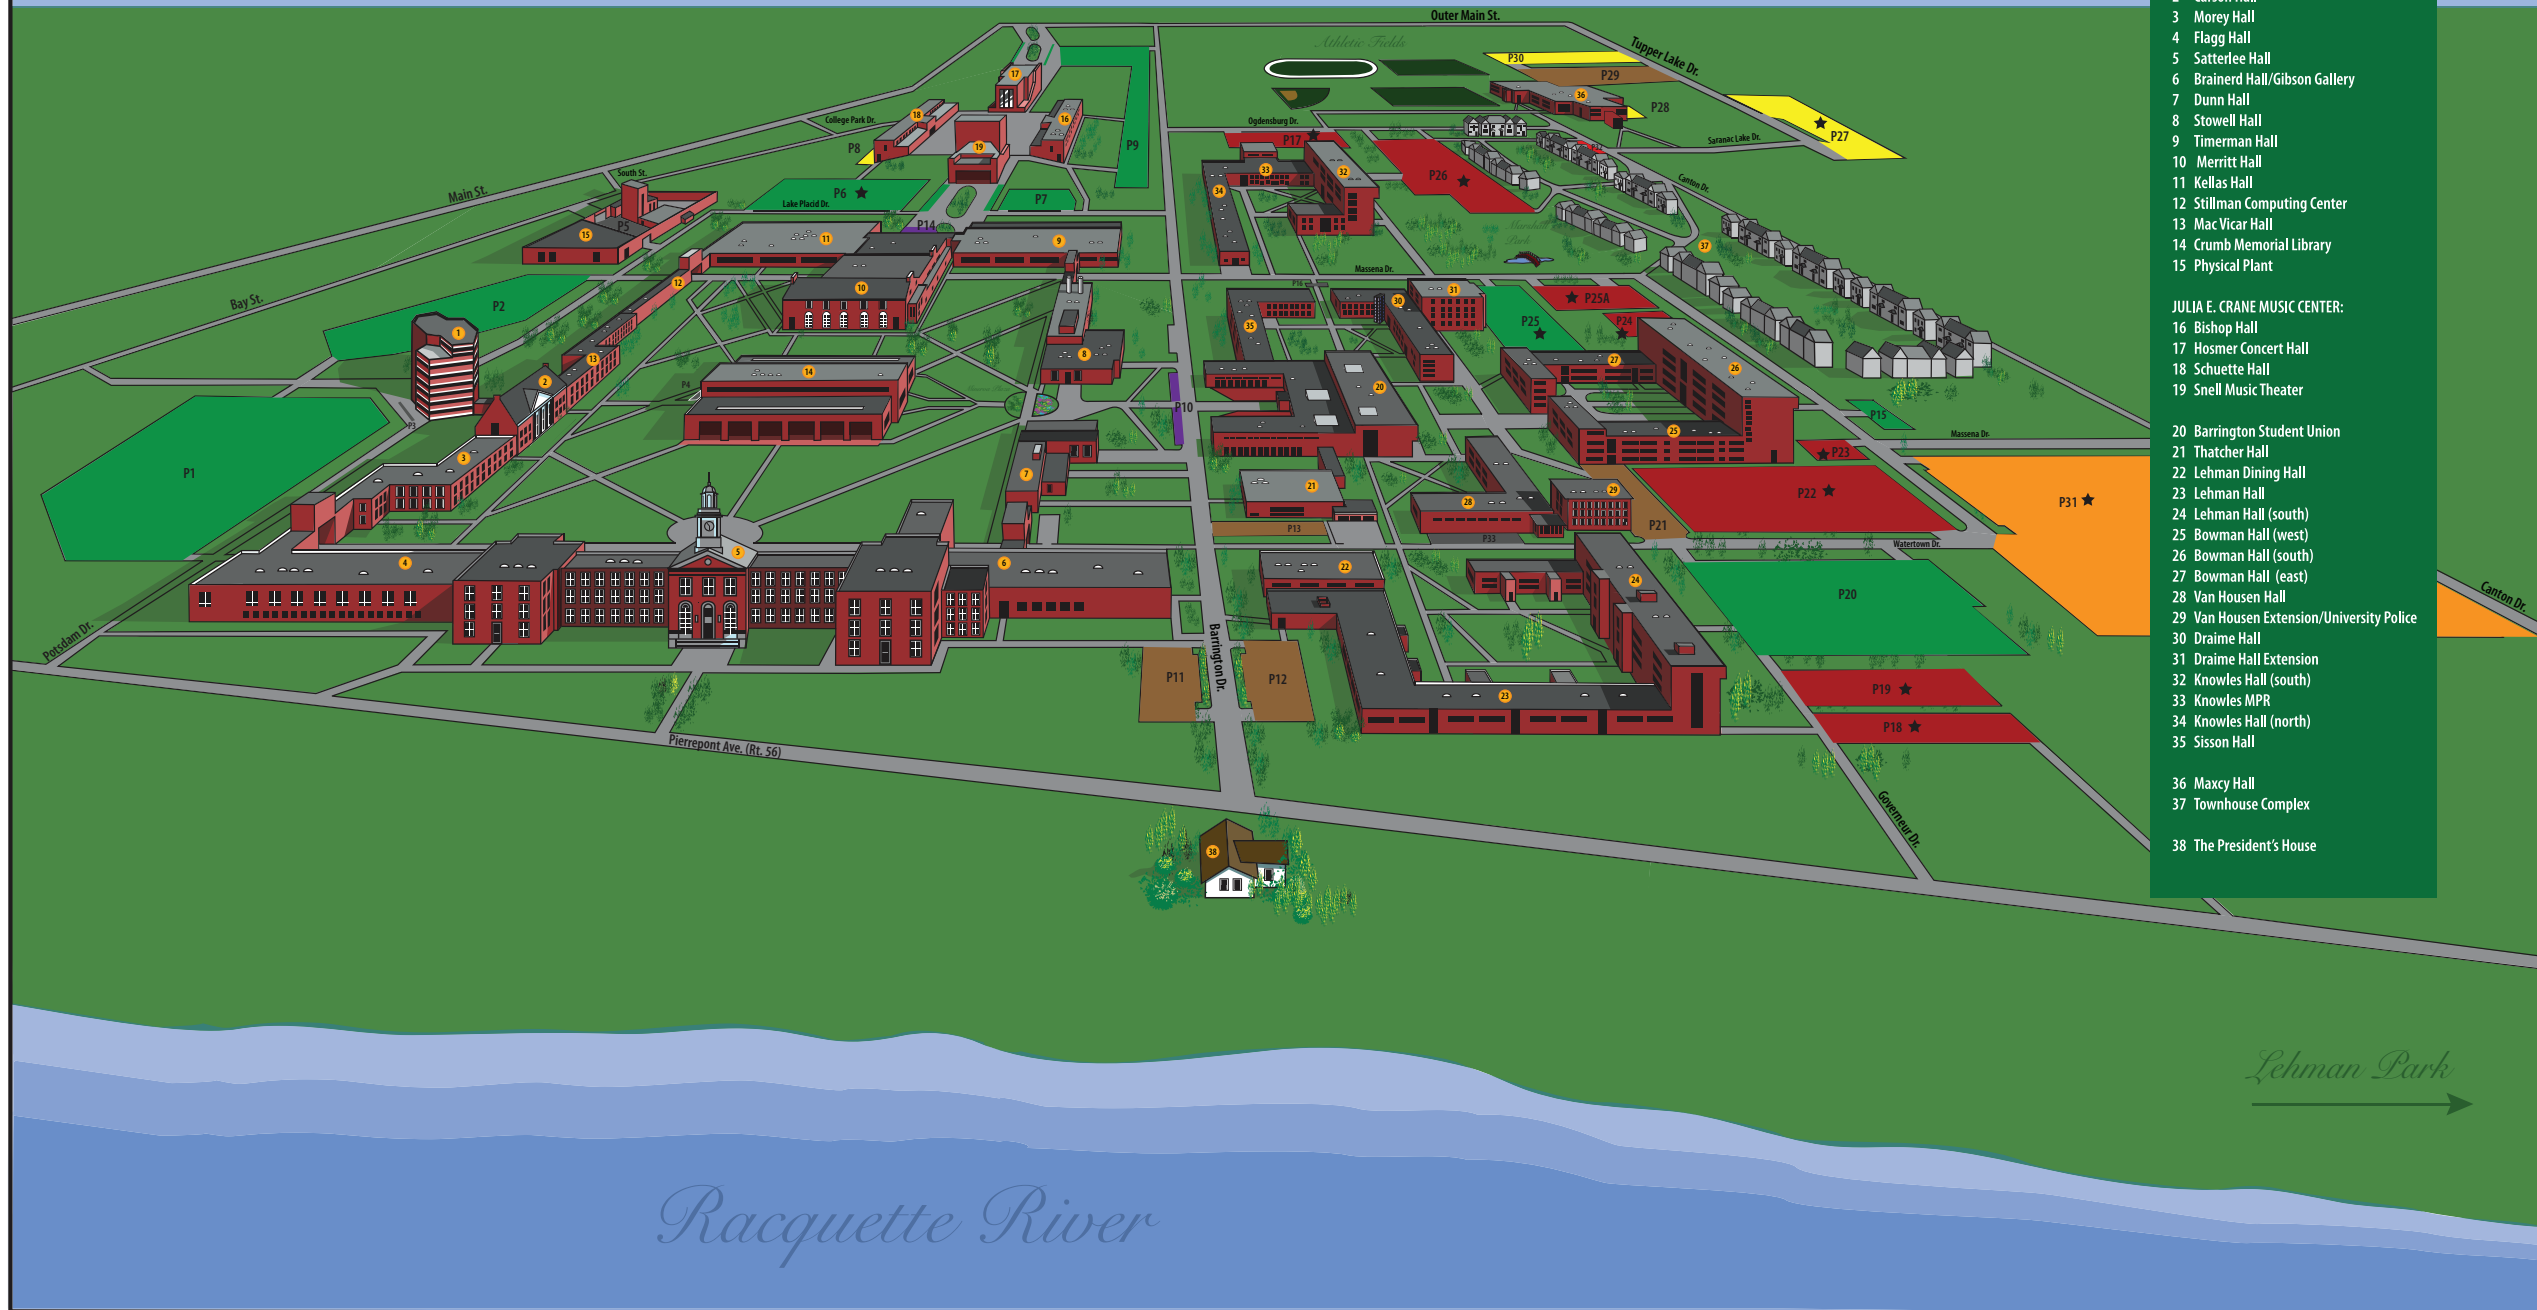

**Potsdam**  
THE STATE UNIVERSITY OF NEW YORK

- 1 Raymond Hall/Admissions
- 2 Carson Hall
- 3 Morey Hall
- 4 Flagg Hall
- 5 Satterlee Hall
- 6 Brainerd Hall/Gibson Gallery
- 7 Dunn Hall
- 8 Stowell Hall
- 9 Timerman Hall
- 10 Merritt Hall
- 11 Kellas Hall
- 12 Stillman Computing Center
- 13 Mac Vicar Hall
- 14 Crumb Memorial Library
- 15 Physical Plant
  
- JULIA E. CRANE MUSIC CENTER:
- 16 Bishop Hall
- 17 Hosmer Concert Hall
- 18 Schuette Hall
- 19 Snell Music Theater
  
- 20 Barrington Student Union
- 21 Thatcher Hall
- 22 Lehman Dining Hall
- 23 Lehman Hall
- 24 Lehman Hall (south)
- 25 Bowman Hall (west)
- 26 Bowman Hall (south)
- 27 Bowman Hall (east)
- 28 Van Housen Hall
- 29 Van Housen Extension/University Police
- 30 Draime Hall
- 31 Draime Hall Extension
- 32 Knowles Hall (south)
- 33 Knowles MPR
- 34 Knowles Hall (north)
- 35 Sisson Hall
  
- 36 Maxcy Hall
- 37 Townhouse Complex
- 38 The President's House

- **Faculty, Staff, Commuter Students, Visitors**  
1, 2, 6, 7, 9, 20, 25, Hosmer/Snell Circles
- **Faculty, Staff, Resident Students, Visitors**  
17, 18, 19, 22, 23, 24, 25A, 26, 32
- **Faculty, Staff, Students, Visitors**  
27, 28, 30
- **Special Permit Required**  
31
- **Service/Maintenance/SHS**  
3, 4, 5, 15, 16, 33
- **15-Minute Parking**  
10, 14
- **Faculty, Staff**  
8, 11, 12, 13, 21, 29
- ★ **Overnight Parking**  
6, 17, 18, 19, 22, 23, 24, 25, 25A, 26, 27 31
- ♿ **Handicap Parking**  
1, 2, 4, 6, 8, 9, 10, 11, 13, 16, 19, 21, 22, 23, 24, 25, 28, 29  
Hosmer Circle, Snell Circle, Robbins Square