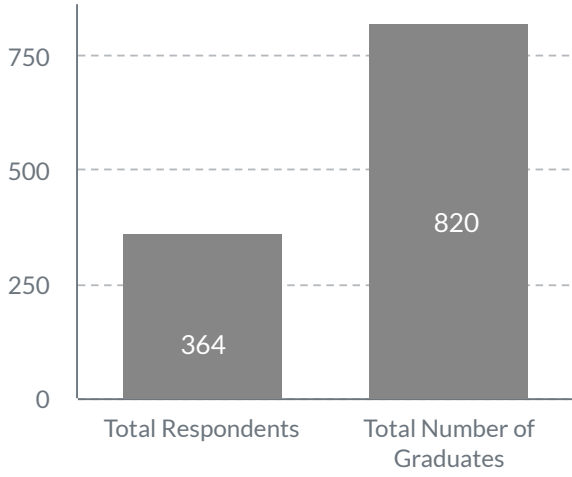

Response Rate