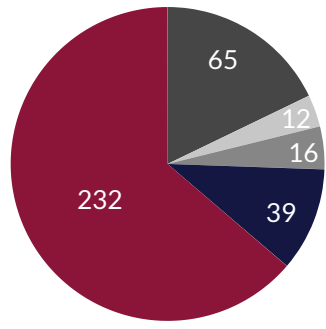

SUNY Potsdam First Destination 2018

2018 Cohort
651 Undergrad Students
162 Graduate Students
7 Advanced Certificate Students

31% Response rate

Response Rate

Primary Data Source

- Clearinghouse (17.86%)
- Grad Finale (3.3%)
- Alumni Event (4.4%)
- Qualtrics Survey (10.71%)
- LinkedIn (63.74%)

Undergraduate Responses - 322

- Attending Graduate School - 79 (24.53%)
- Currently Employed - 214 (66.46%)
- Employed/Grad School - 20 (6.21%)
- Seeking Employment - 9 (2.8%)

Employment and Graduate Education

- 251- Currently Employed (68.96%)
- 82- Attending Graduate School (22.53%)
- 21- Employed and Grad School (5.77%)
- 10- Seeking Employment (2.75%)

Graduate Responses - 41

- Currently Employed - 36 (92.31%)
- Attending Graduate School - 3 (2.56%)
- Employed & Grad School - 1 (2.56%)
- Still seeking - 1 (2.56%)