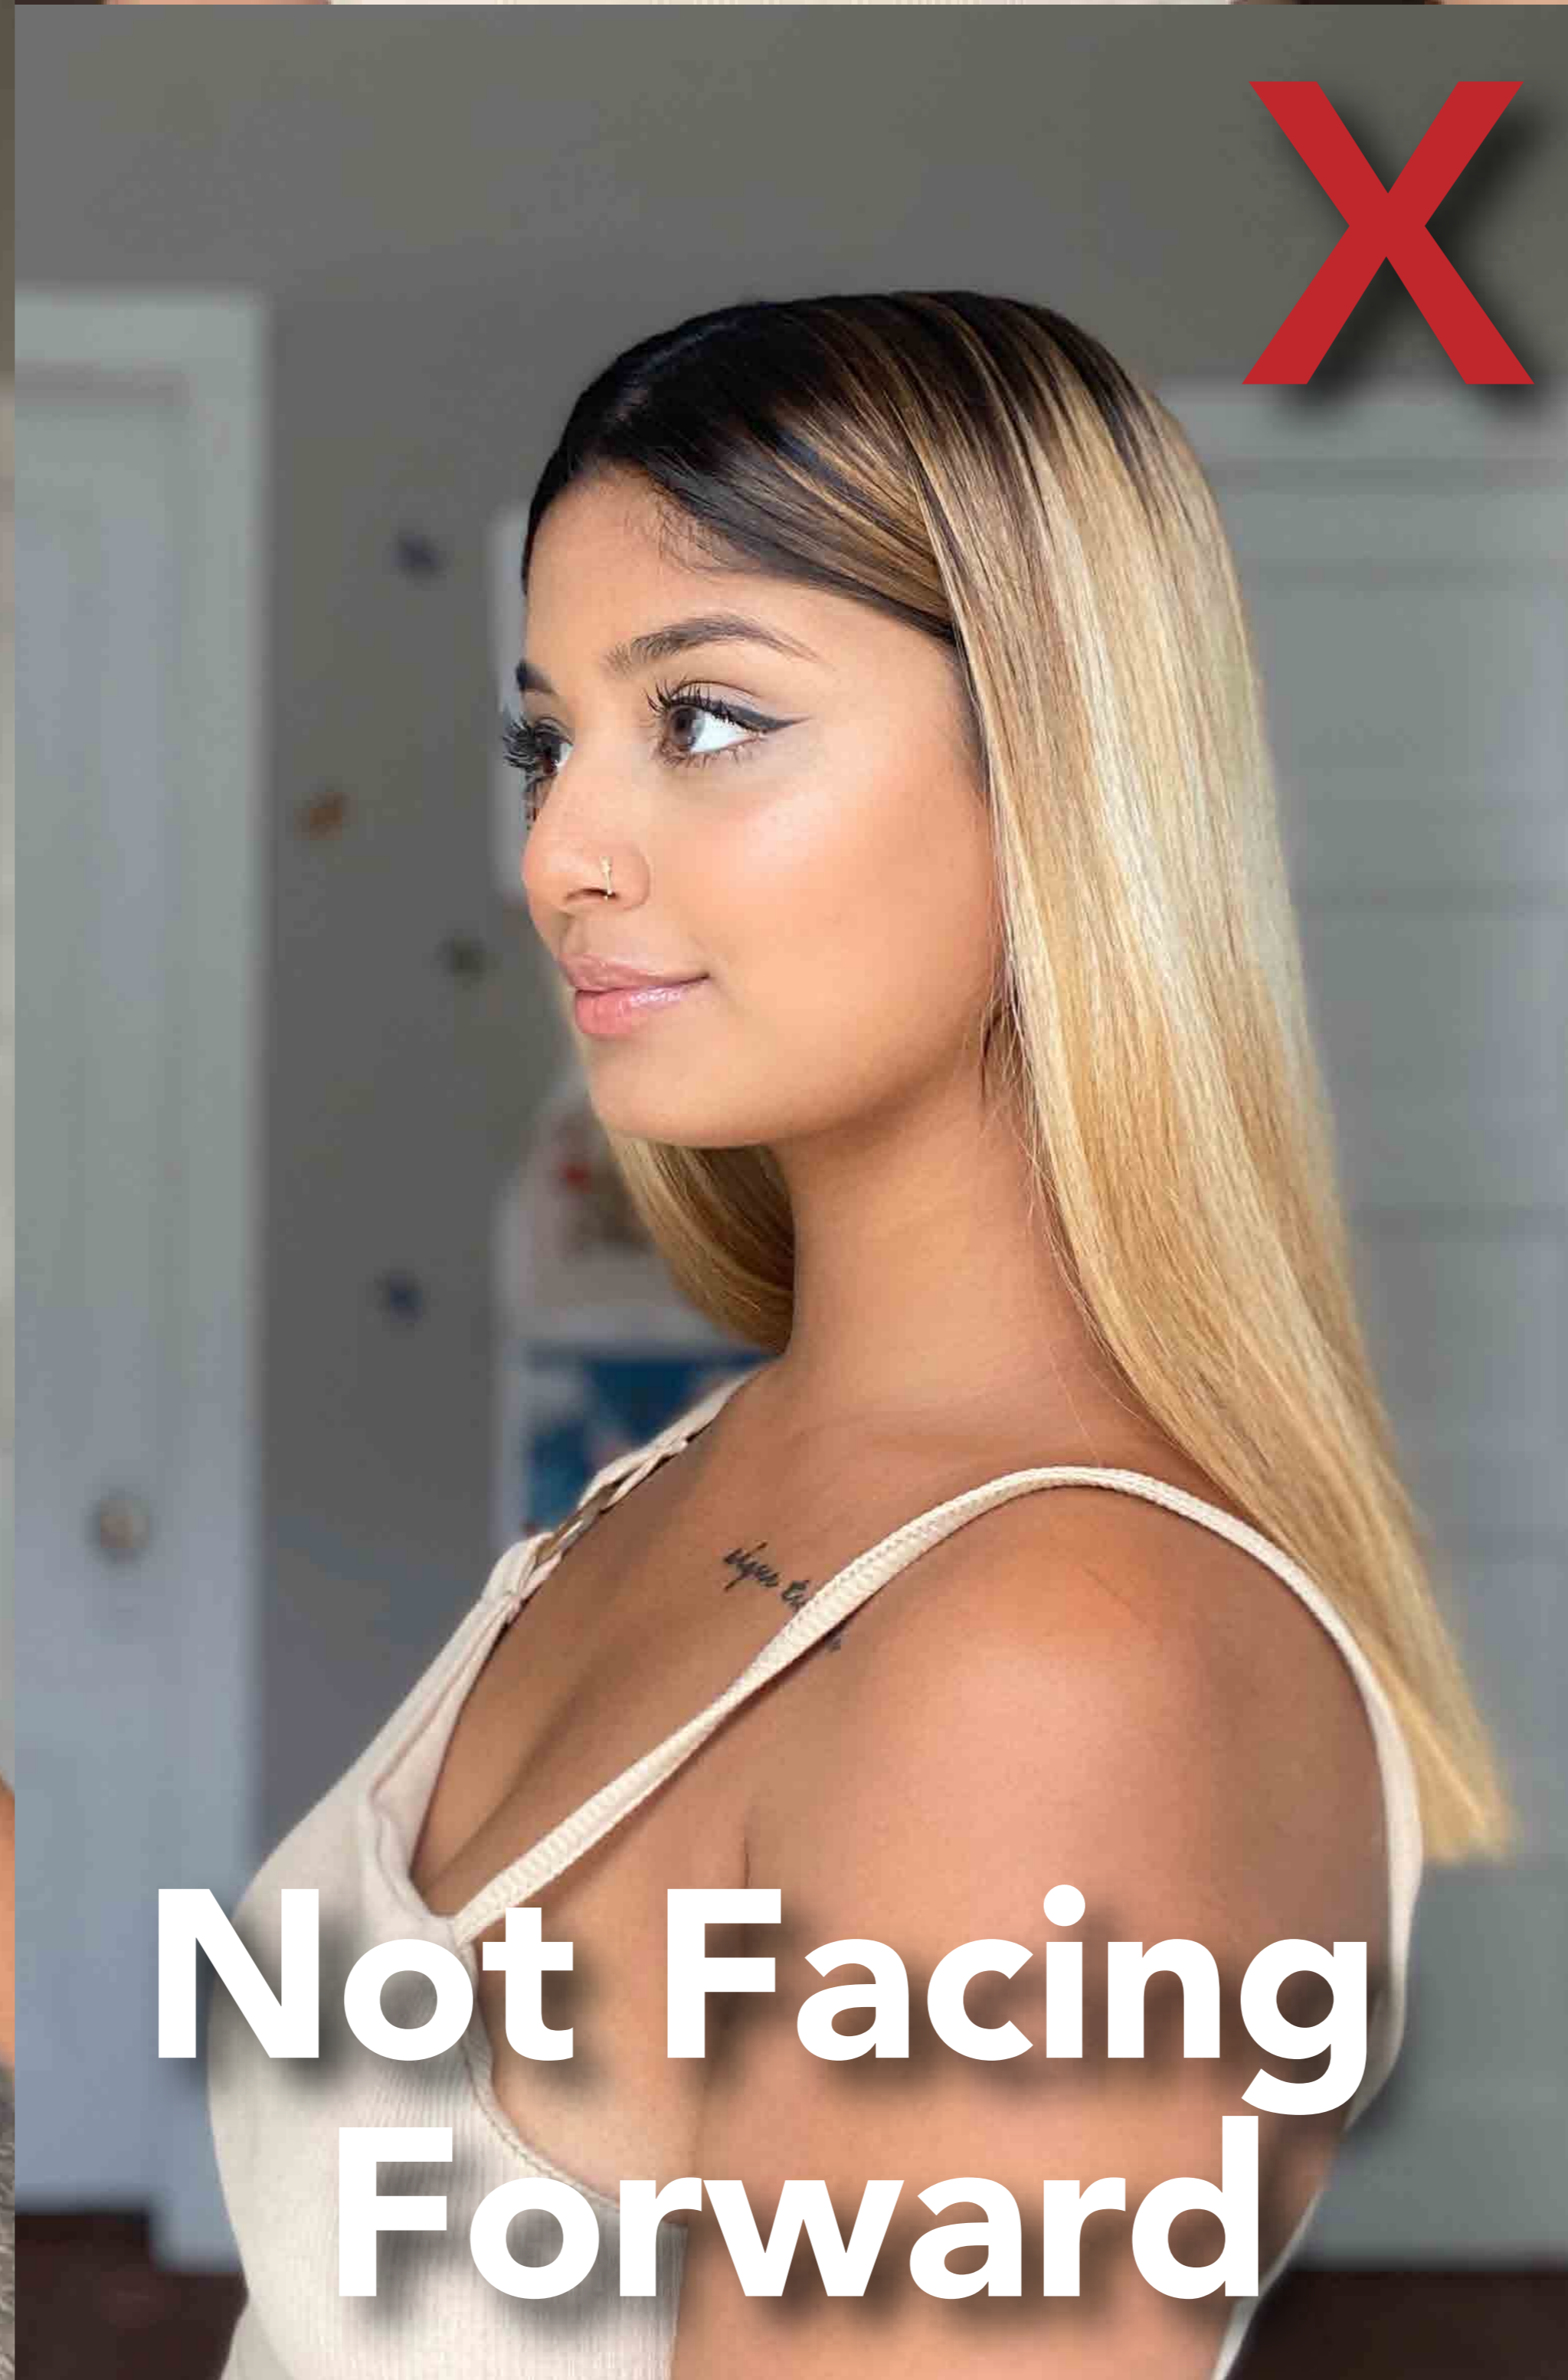

This is what your selfie should look like for your Campus ID. Just your head and shoulders on a plain white background.

No Gestures

No Sunglasses

No Pets

Not Facing Forward

Not a Plain Background