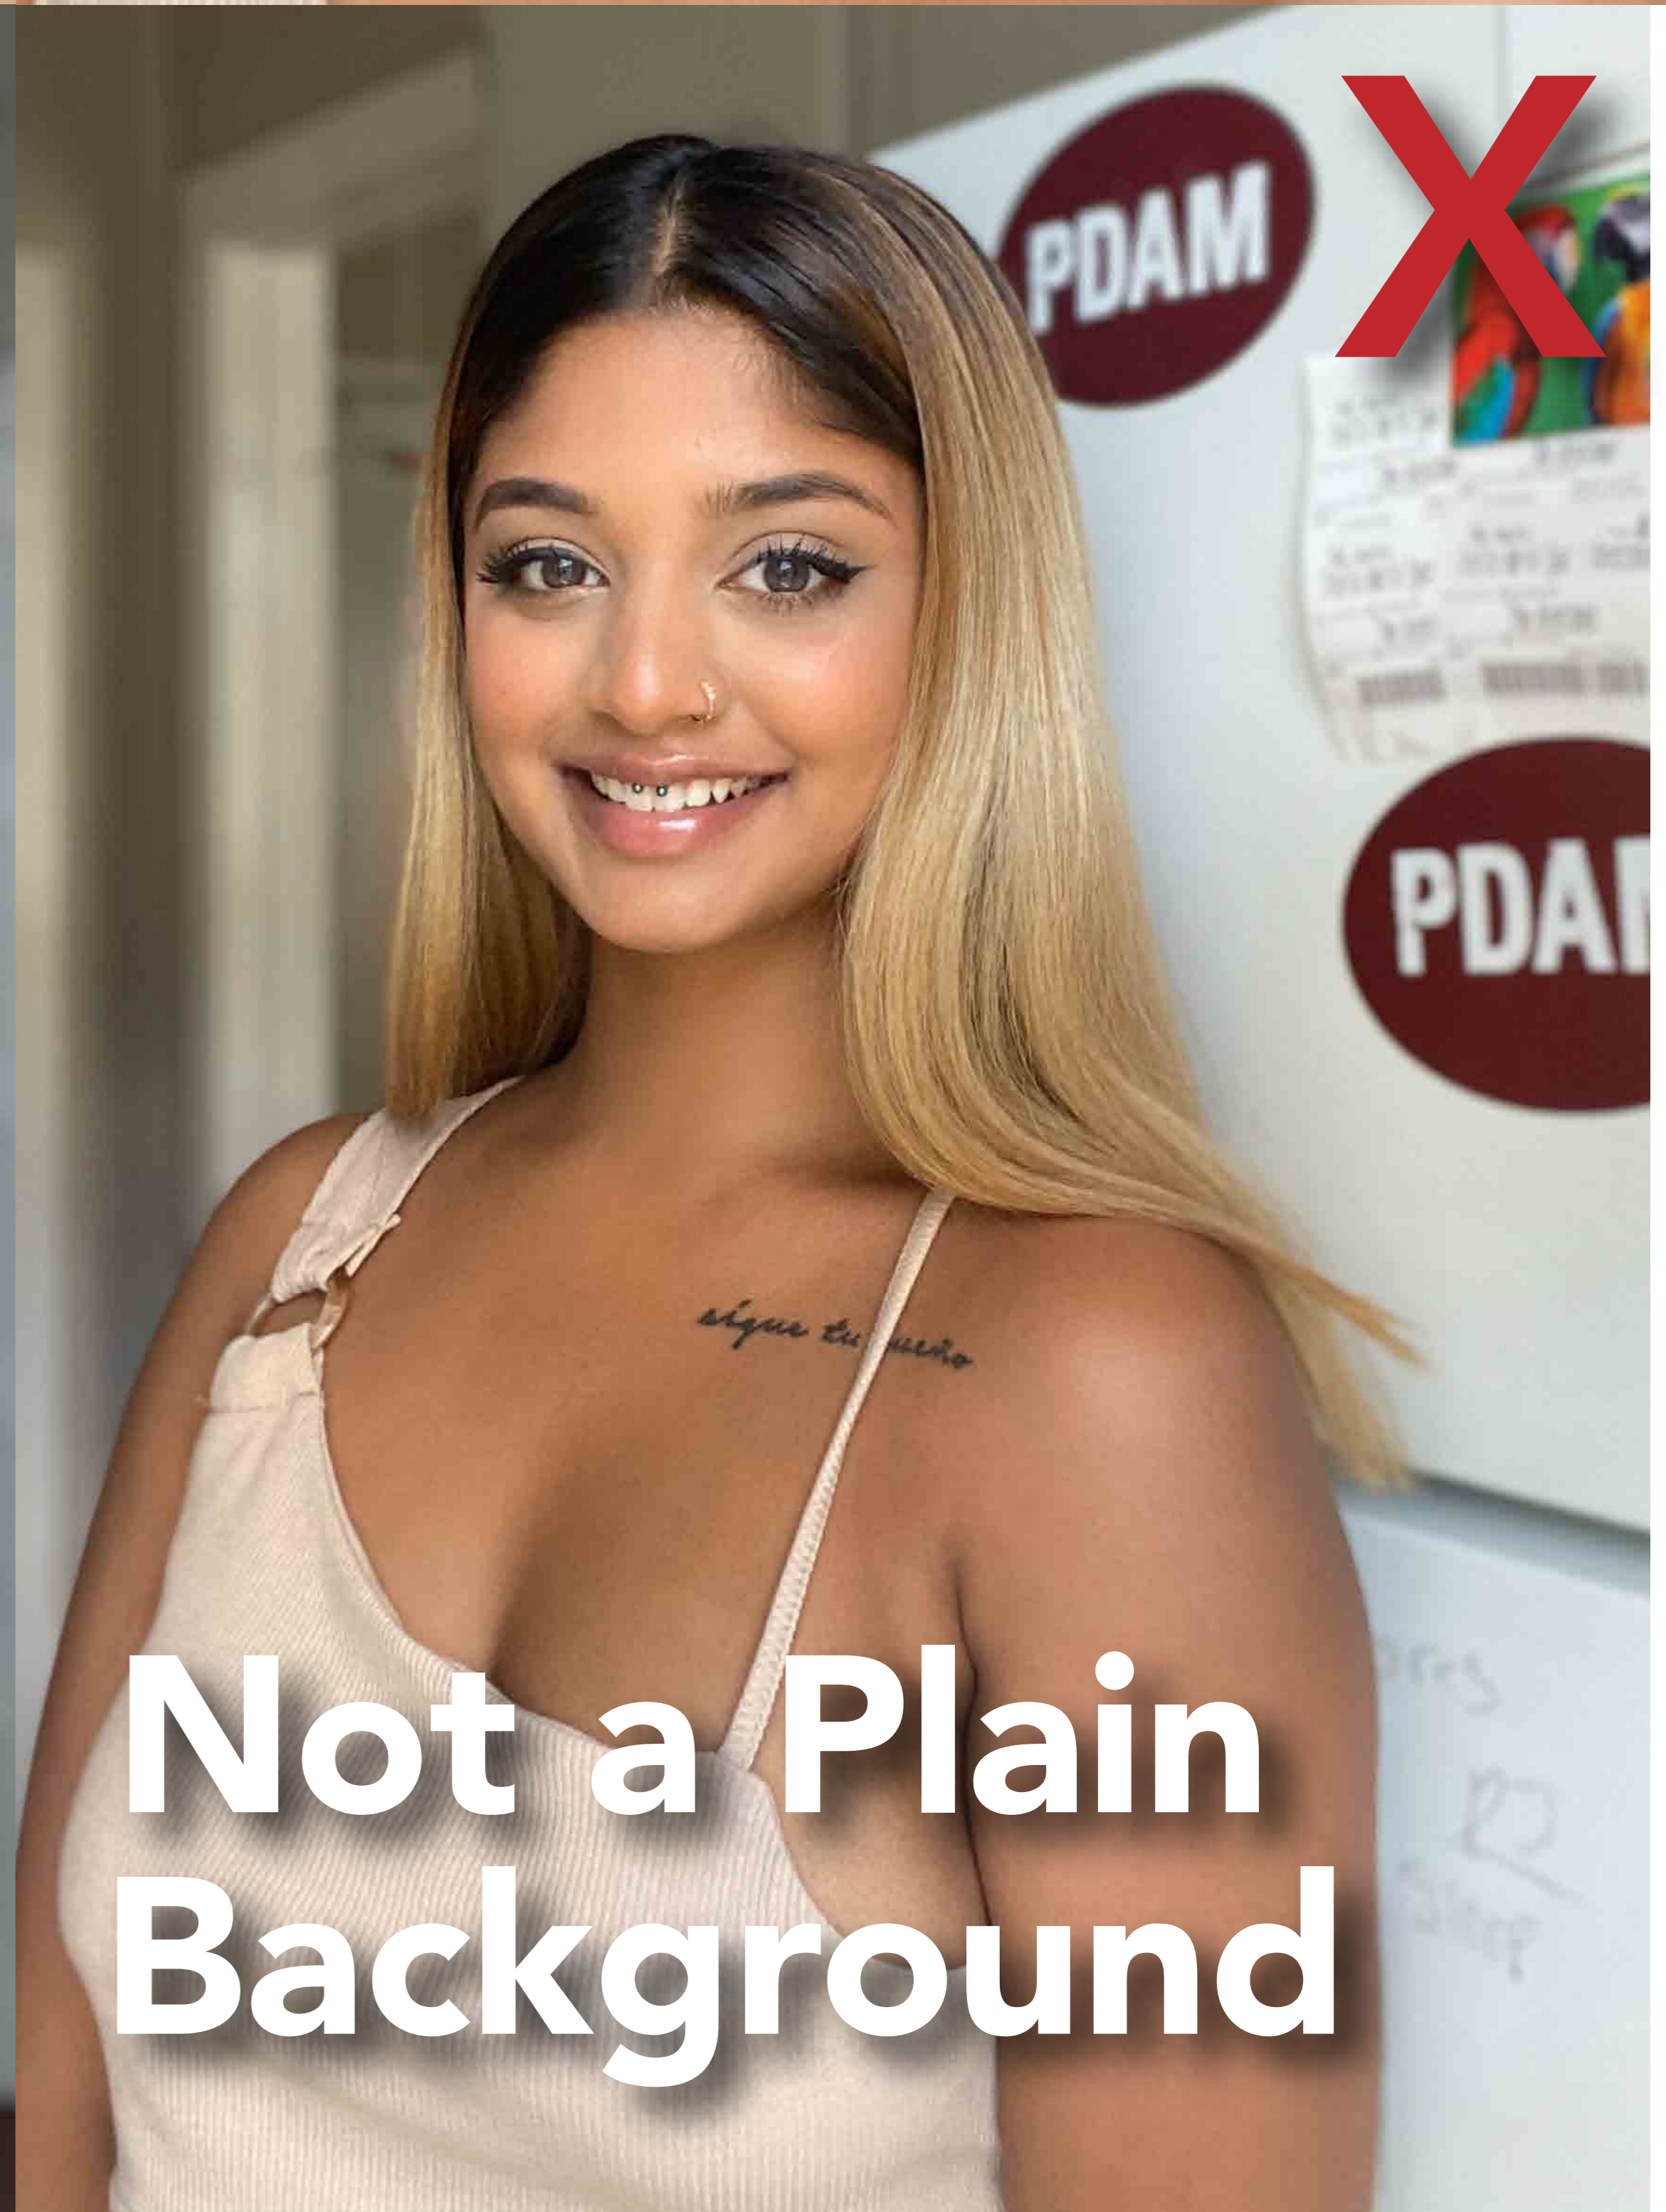

This is what your selfie should look like for your Campus ID. Just your head and shoulders on a plain white background.

No Gestures

No Sunglasses

No Pets

Not Facing Forward

Not a Plain Background