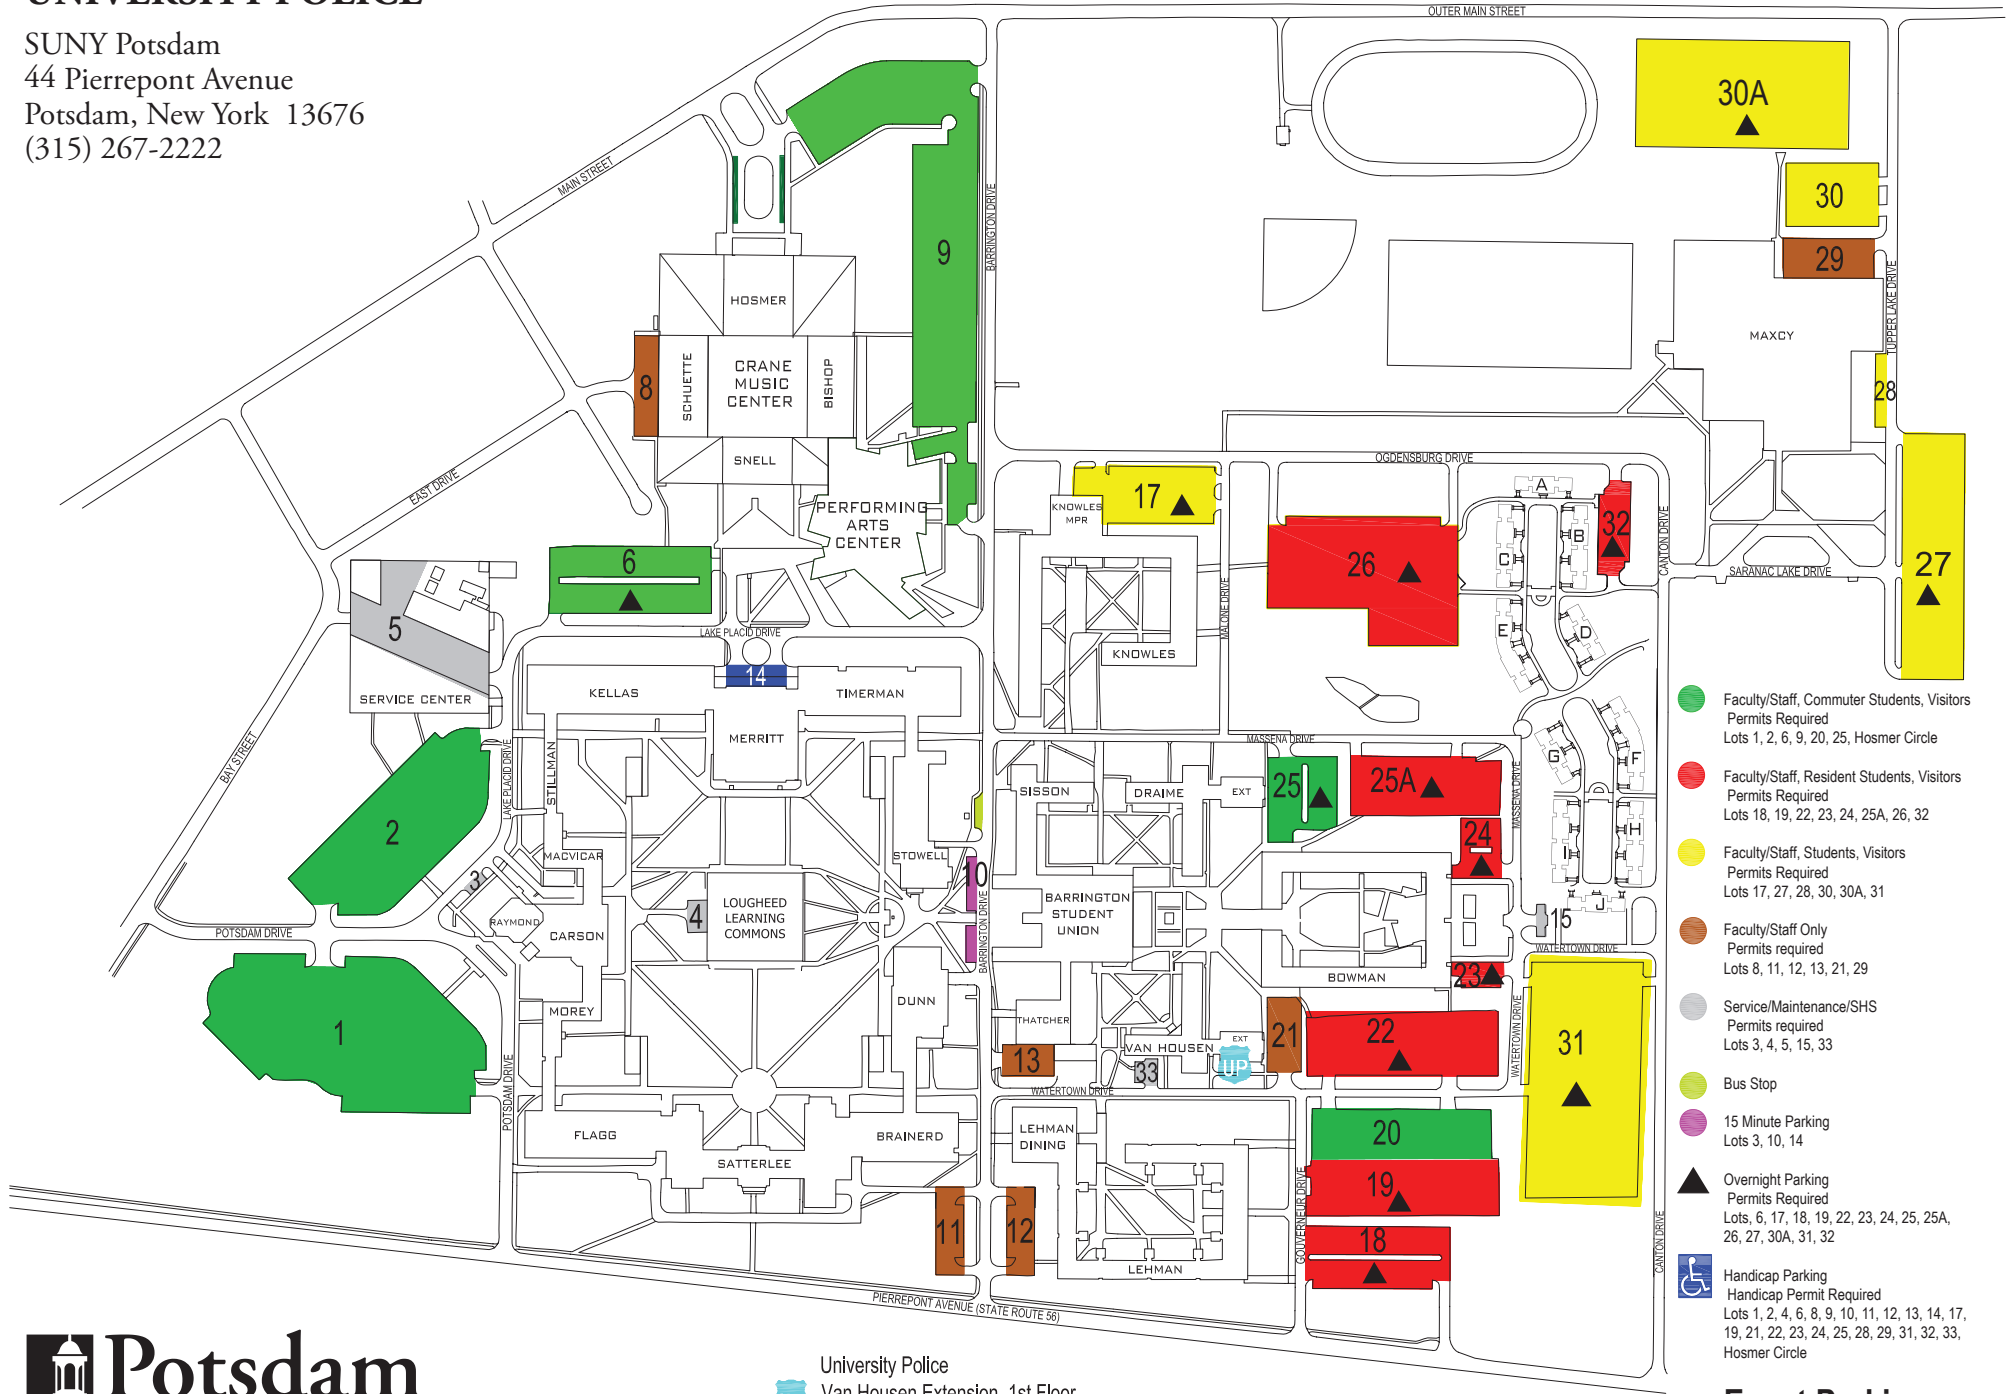

UNIVERSITY POLICE

SUNY Potsdam
 44 Pierrepont Avenue
 Potsdam, New York 13676
 (315) 267-2222

- Faculty/Staff, Commuter Students, Visitors
Permits Required
Lots 1, 2, 6, 9, 20, 25, Hosmer Circle
- Faculty/Staff, Resident Students, Visitors
Permits Required
Lots 18, 19, 22, 23, 24, 25A, 26, 32
- Faculty/Staff, Students, Visitors
Permits Required
Lots 17, 27, 28, 30, 30A, 31
- Faculty/Staff Only
Permits required
Lots 8, 11, 12, 13, 21, 29
- Service/Maintenance/SHS
Permits required
Lots 3, 4, 5, 15, 33
- Bus Stop
- 15 Minute Parking
Lots 3, 10, 14
- ▲ Overnight Parking
Permits Required
Lots 6, 17, 18, 19, 22, 23, 24, 25, 25A, 26, 27, 30A, 31, 32
- ♿ Handicap Parking
Handicap Permit Required
Lots 1, 2, 4, 6, 8, 9, 10, 11, 12, 13, 14, 17, 19, 21, 22, 23, 24, 25, 28, 29, 31, 32, 33, Hosmer Circle

University Police
 Van Housen Extension, 1st Floor
 (315) 267-2222

Event Parking
 Lots 9, 26, 27, 28, 30, 30A, 31