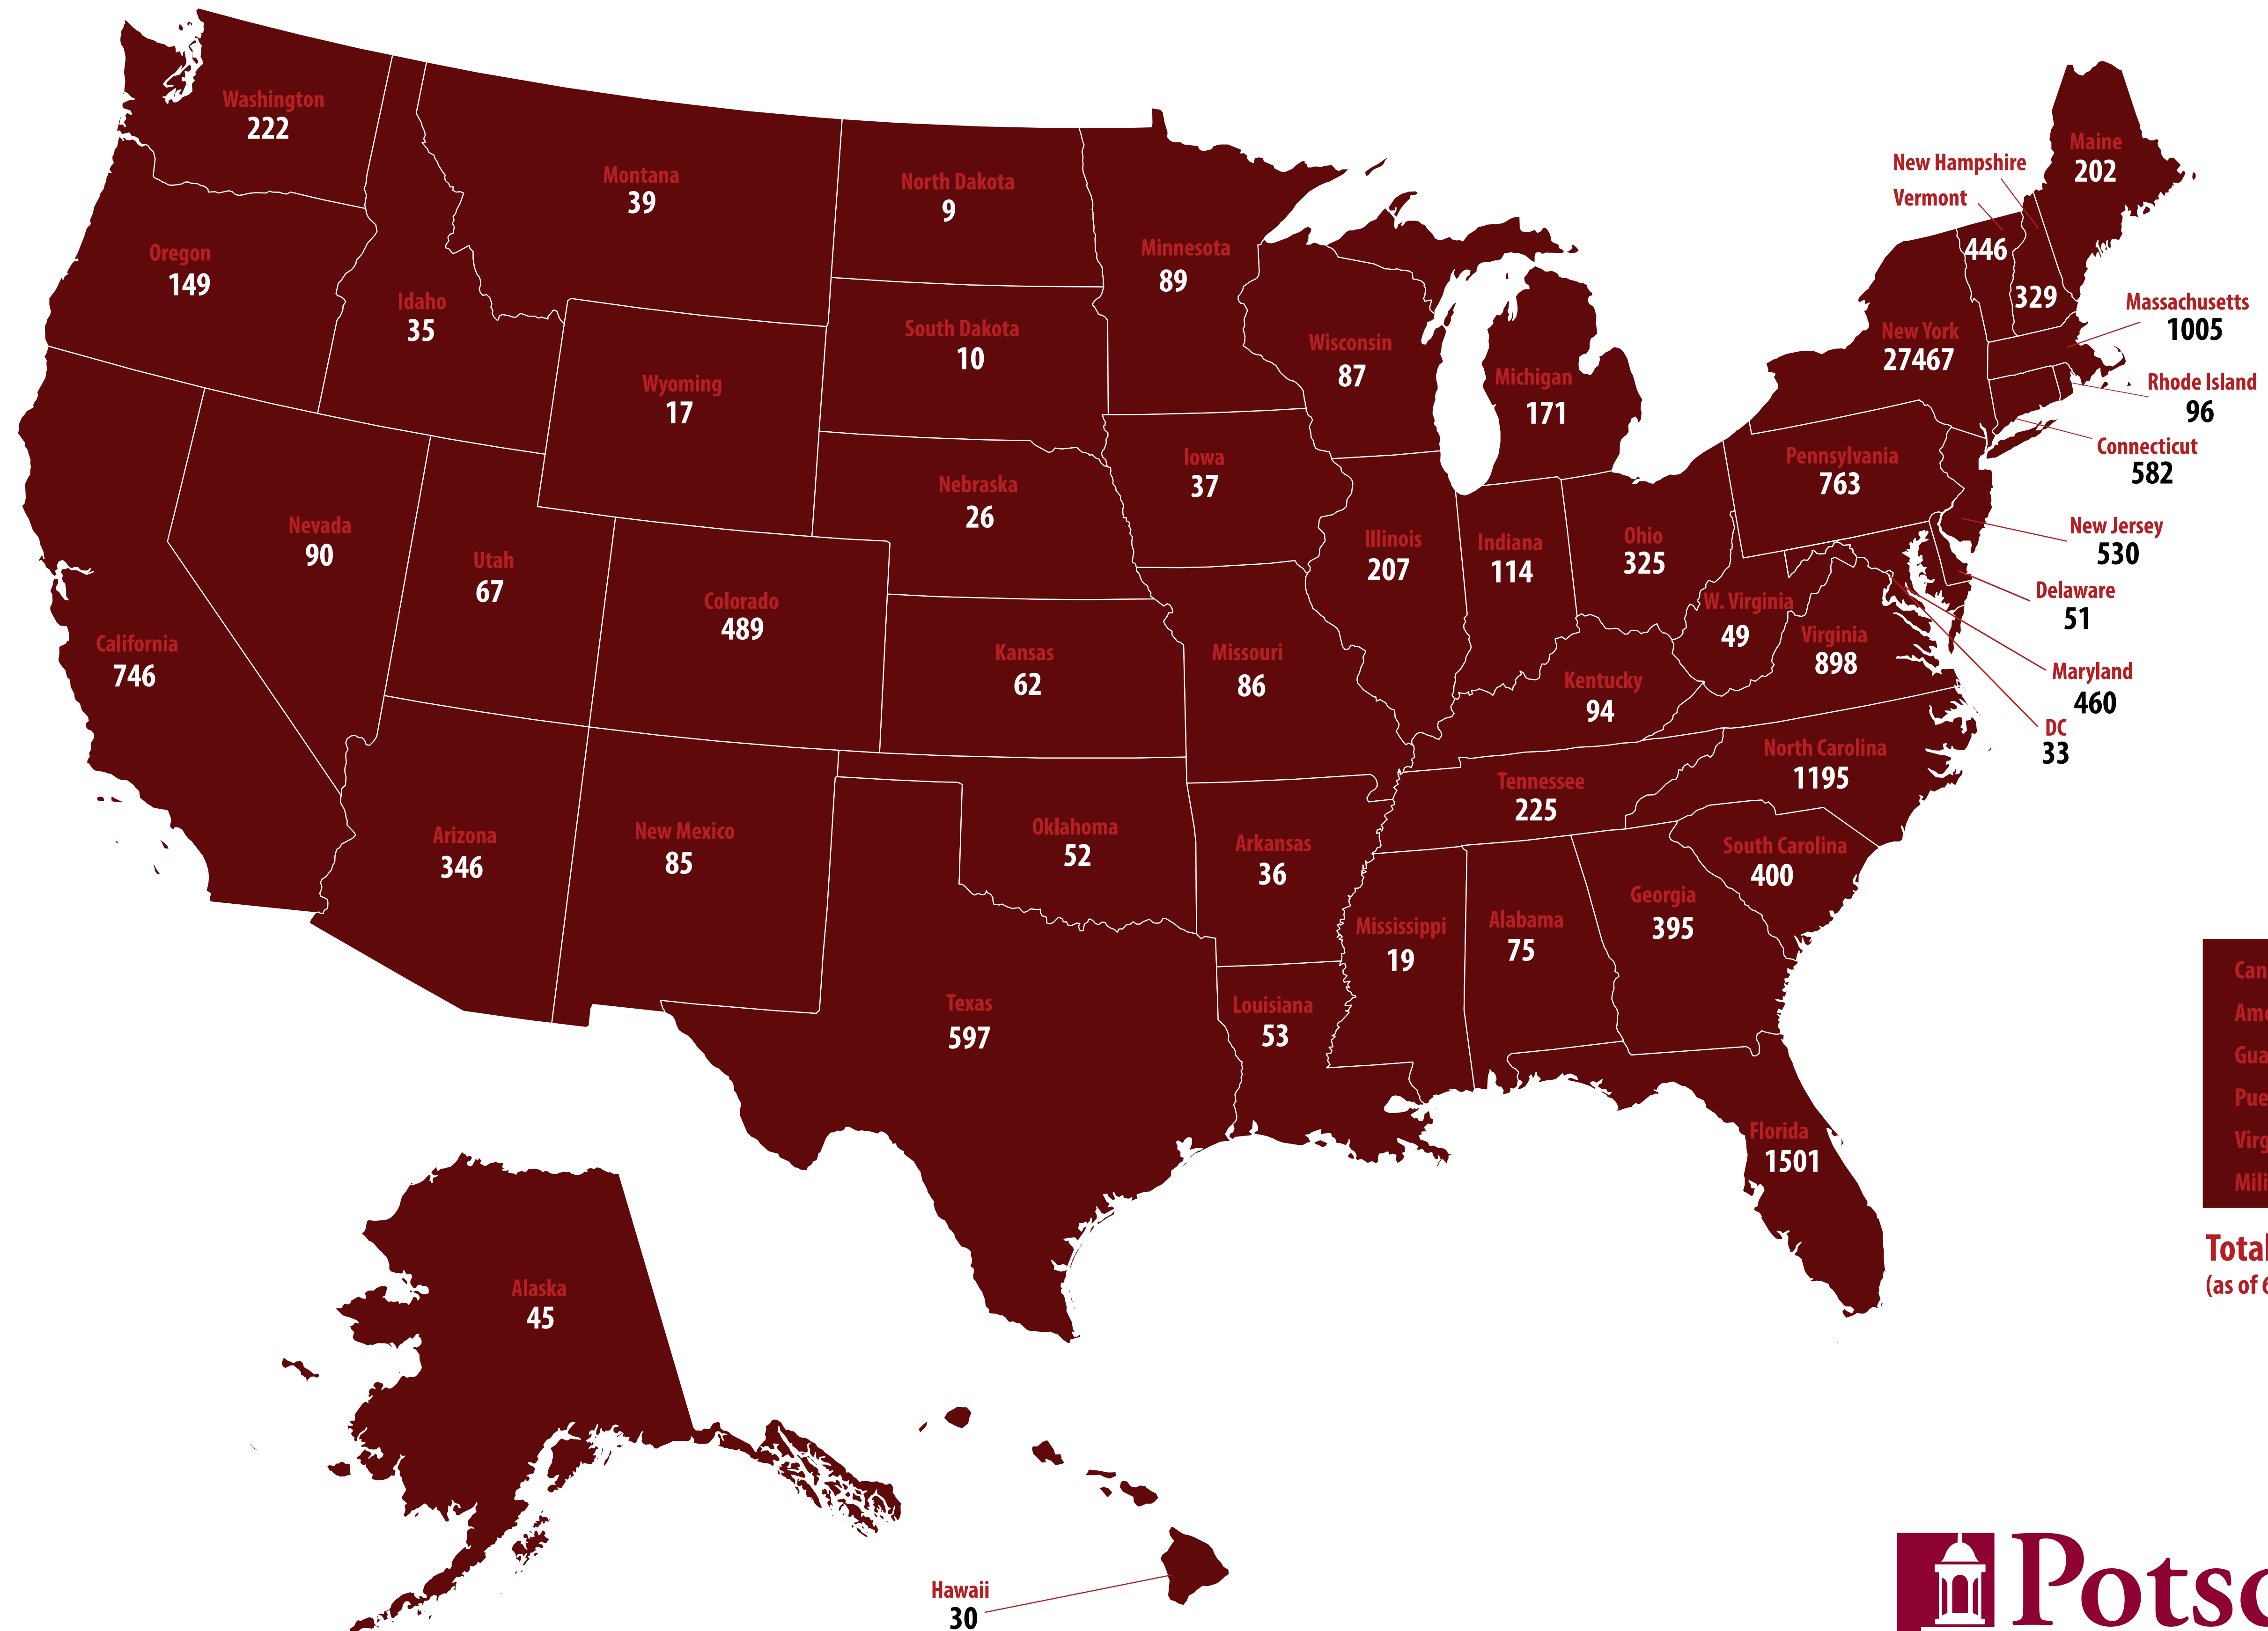

Active Alumni by State

Total Active Alumni 42,392
(as of 6/14/21)